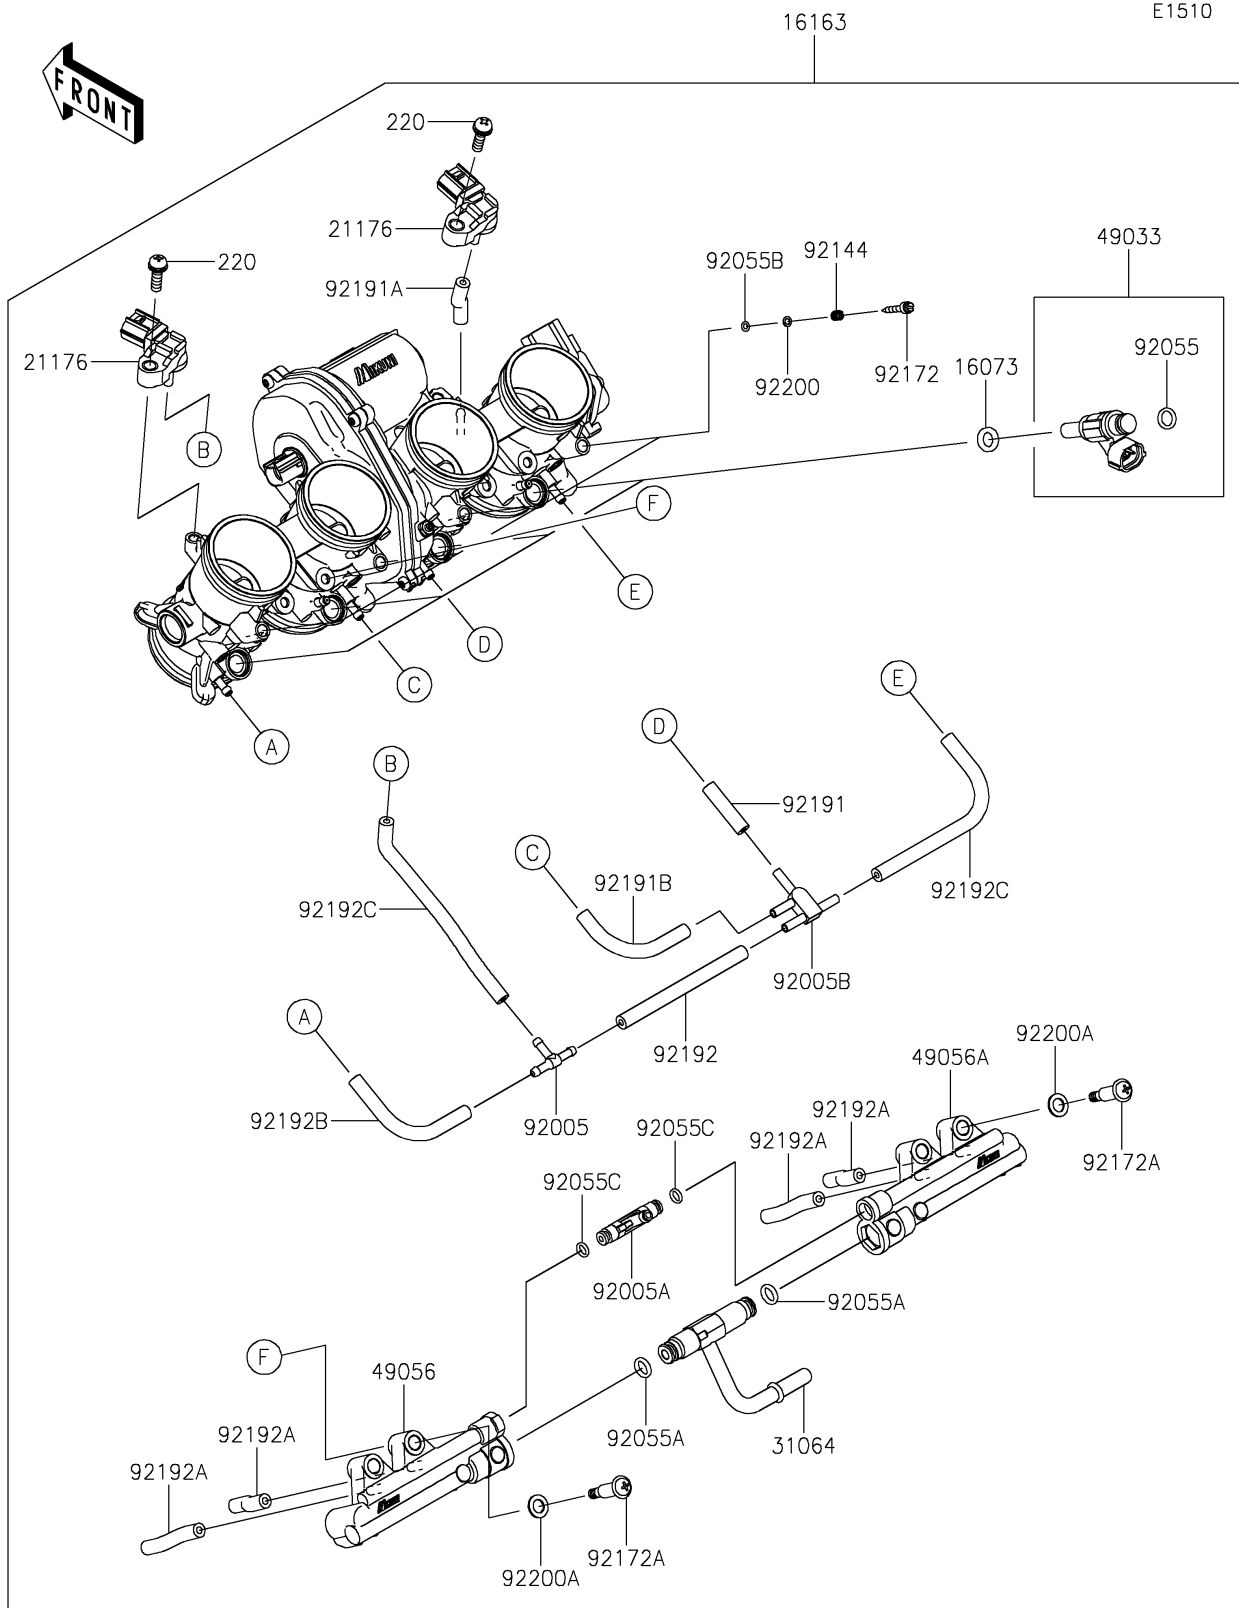

2025 Versys 1100 SE LT ABS PARTS DIAGRAM

Throttle

2025 Versys 1100 SE LT ABS PARTS LIST

Throttle

ITEM NAME	PART NUMBER	QUANTITY
INSULATOR (Ref # 16073)	16073-0848	4
THROTTLE-ASSY (Ref # 16163)	16163-1315	1
SENSOR,PRESSURE (Ref # 21176)	21176-0906	2
PIPE-COMP (Ref # 31064)	31064-0714	1
NOZZLE-INJECTION (Ref # 49033)	49033-0563	4
PIPE-INJECTION,LH (Ref # 49056)	49056-0569	1
PIPE-INJECTION,RH (Ref # 49056A)	49056-0570	1
FITTING (Ref # 92005)	92005-1380	1
FITTING (Ref # 92005A)	92005-1475	1
FITTING (Ref # 92005B)	92005-1476	1
RING-O,INJECTION NOZZLE (Ref # 92055)	92055-0124	4
RING-O (Ref # 92055A)	92055-0761	2
RING-O (Ref # 92055B)	92055-0840	4
RING-O (Ref # 92055C)	92055-1758	2
SPRING,THROTTLE STOP SCREW (Ref # 92144)	92144-1674	4
SCREW (Ref # 92172)	92172-0156	4
SCREW,PIPE INJECTION (Ref # 92172A)	92172-0828	4
TUBE,3.2X7.4X30 (Ref # 92191)	92191-1550	1
TUBE,3.2X7.4X40 (Ref # 92191A)	92191-1551	1
TUBE,3.2X7.4X70 (Ref # 92191B)	92191-1552	1
TUBE,3.2X7.4X90 (Ref # 92192)	92192-1265	1
TUBE,3.5X7.5X40 (Ref # 92192A)	92192-1494	4
TUBE,3.2X7.4X80 (Ref # 92192B)	92192-2727	1
TUBE,3.2X7.4X125 (Ref # 92192C)	92192-2729	2
WASHER,PILOT AIR SCREW (Ref # 92200)	92200-1564	4
WASHER (Ref # 92200A)	92200-3807	4
SCREW-PAN-CROS,5X16 (Ref # 220)	220AA0516	2