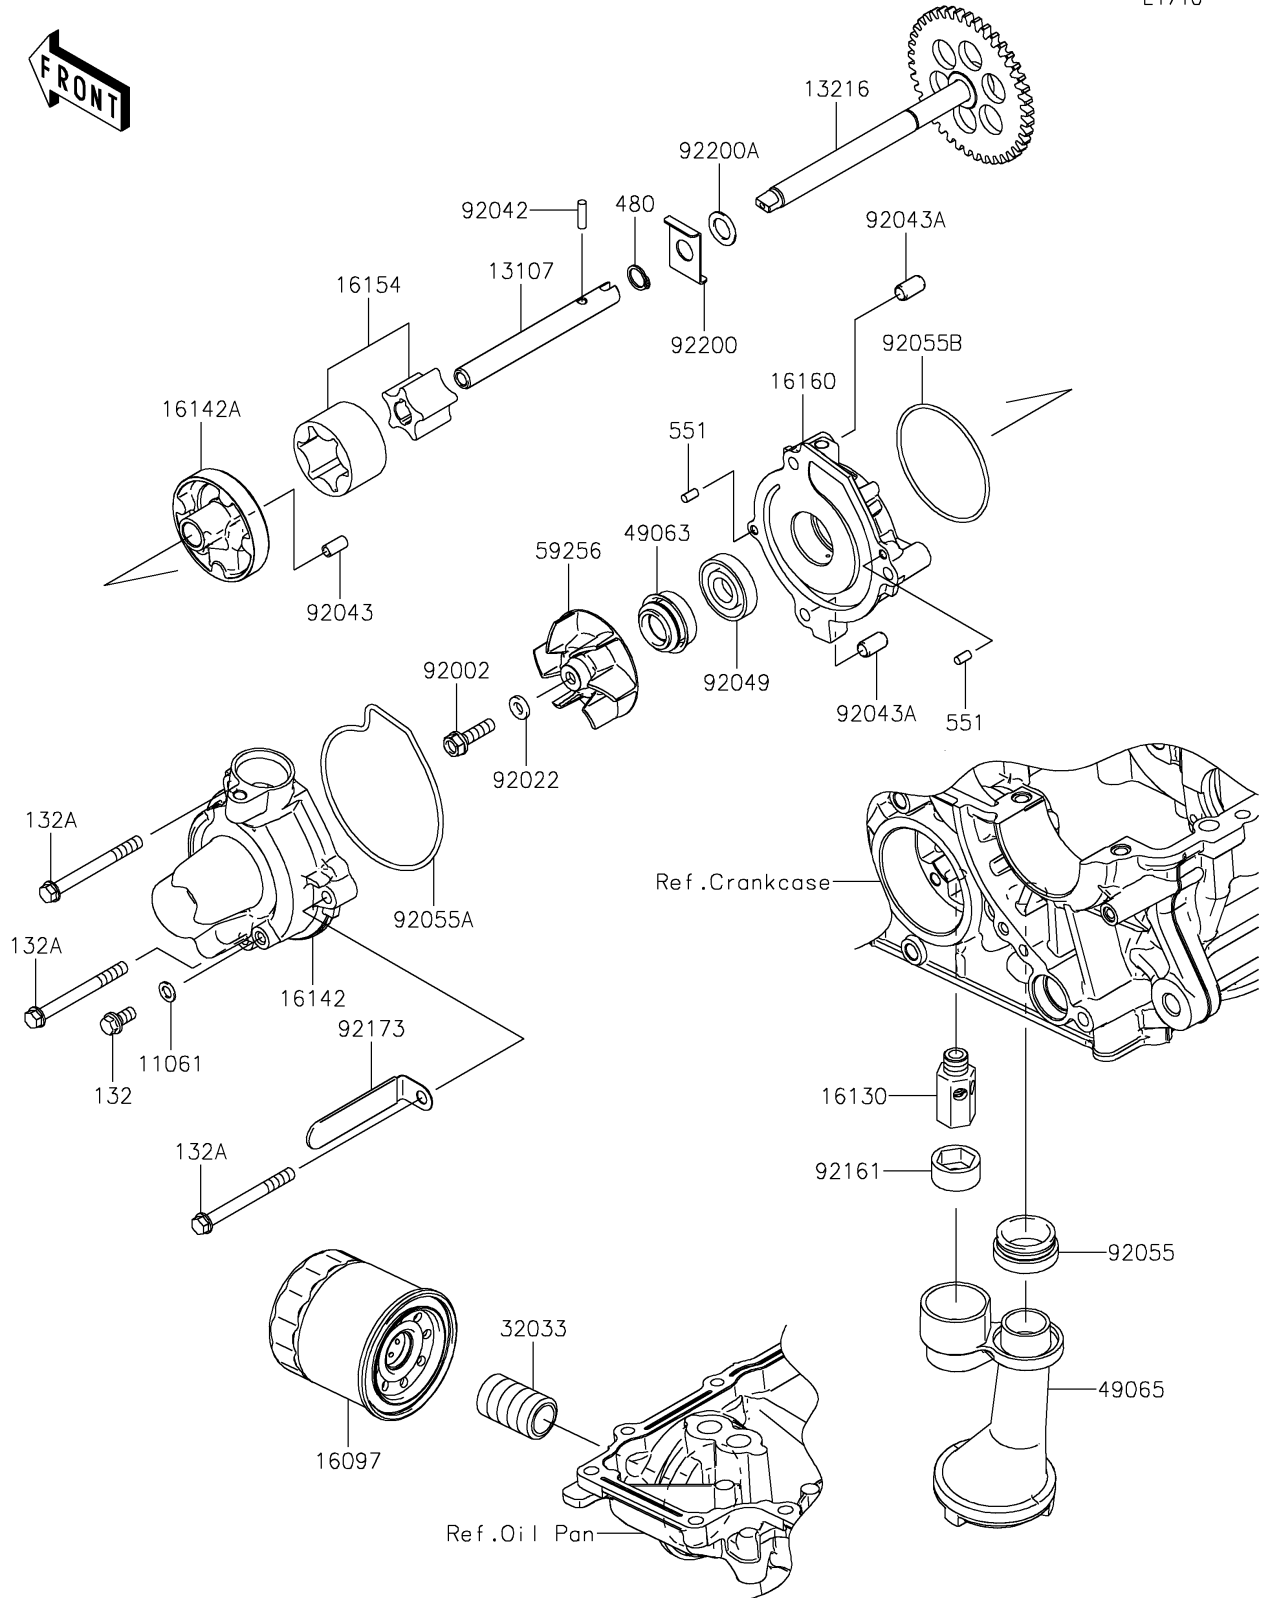

# 2025 Versys 1100 SE LT ABS PARTS DIAGRAM

Oil Pump

E1710

# 2025 Versys 1100 SE LT ABS PARTS LIST

Oil Pump

| ITEM NAME                 | PART NUMBER | QUANTITY |
|---------------------------|-------------|----------|
| PIN-DOWEL,4X8 (Ref # 551) | 551A0408    | 2        |