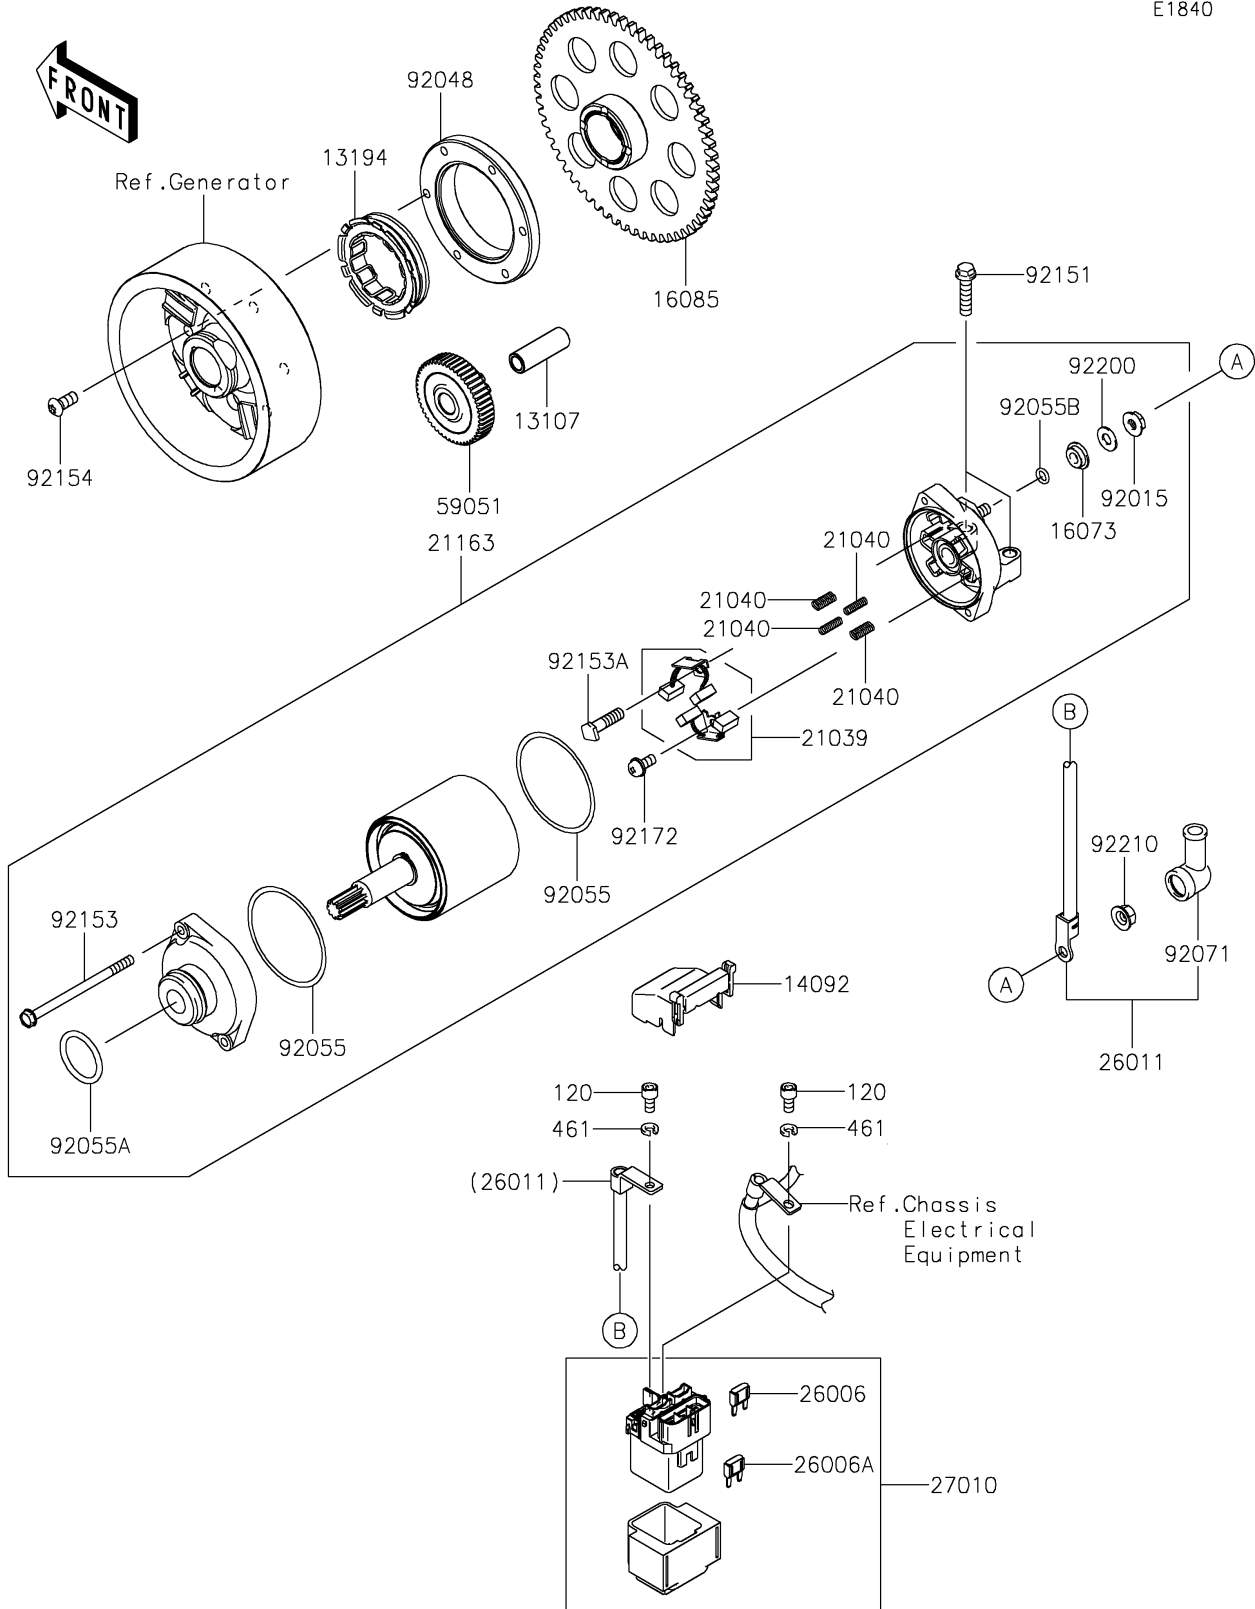

# 2025 Versys 1100 SE LT ABS PARTS DIAGRAM

## Starter Motor

E1840

## 2025 Versys 1100 SE LT ABS PARTS LIST

### Starter Motor

ITEM NAME	PART NUMBER	QUANTITY
SHAFT,IDLER GEAR (Ref # 13107)	13107-1377	1
CLUTCH-ONEWAY (Ref # 13194)	13194-1096	1
COVER (Ref # 14092)	14092-0109	1
INSULATOR (Ref # 16073)	16073-0053	1
GEAR,CLUTCH ONEWAY (Ref # 16085)	16085-0609	1
BRUSH,CARBON (Ref # 21039)	21039-0004	1
SPRING-BRUSH (Ref # 21040)	21040-0003	4
STARTER-ELECTRIC (Ref # 21163)	21163-0748	1
FUSE,MINI BLADE,15A,BLUE (Ref # 26006)	26006-0001	1
FUSE,MINI BLADE,30A,GREEN (Ref # 26006A)	26006-1080	1
WIRE-LEAD (Ref # 26011)	26011-1863	1
SWITCH (Ref # 27010)	27010-0773	1
GEAR-SPUR,IDLER (Ref # 59051)	59051-0762	1
NUT,STARTER MOTOR (Ref # 92015)	92015-1476	1
RACE (Ref # 92048)	92048-0018	1
RING-O (Ref # 92055)	92055-0136	2
RING-O (Ref # 92055A)	92055-1276	1
RING-O,4.5X2.0 (Ref # 92055B)	92055-1370	1
GROMMET (Ref # 92071)	92071-0024	1
BOLT,FLANGED-SMALL,6X25 (Ref # 92151)	92151-1930	2
BOLT (Ref # 92153)	92153-1850	2
BOLT (Ref # 92153A)	92153-1866	1
BOLT,TORX,6X14 (Ref # 92154)	92154-2448	6
SCREW (Ref # 92172)	92172-0334	1
WASHER (Ref # 92200)	92200-0386	1
NUT,6MM (Ref # 92210)	92210-0188	1
BOLT-SOCKET,5X10 (Ref # 120)	120CB0510	2
WASHER-SPRING,5MM (Ref # 461)	461DB0500	2