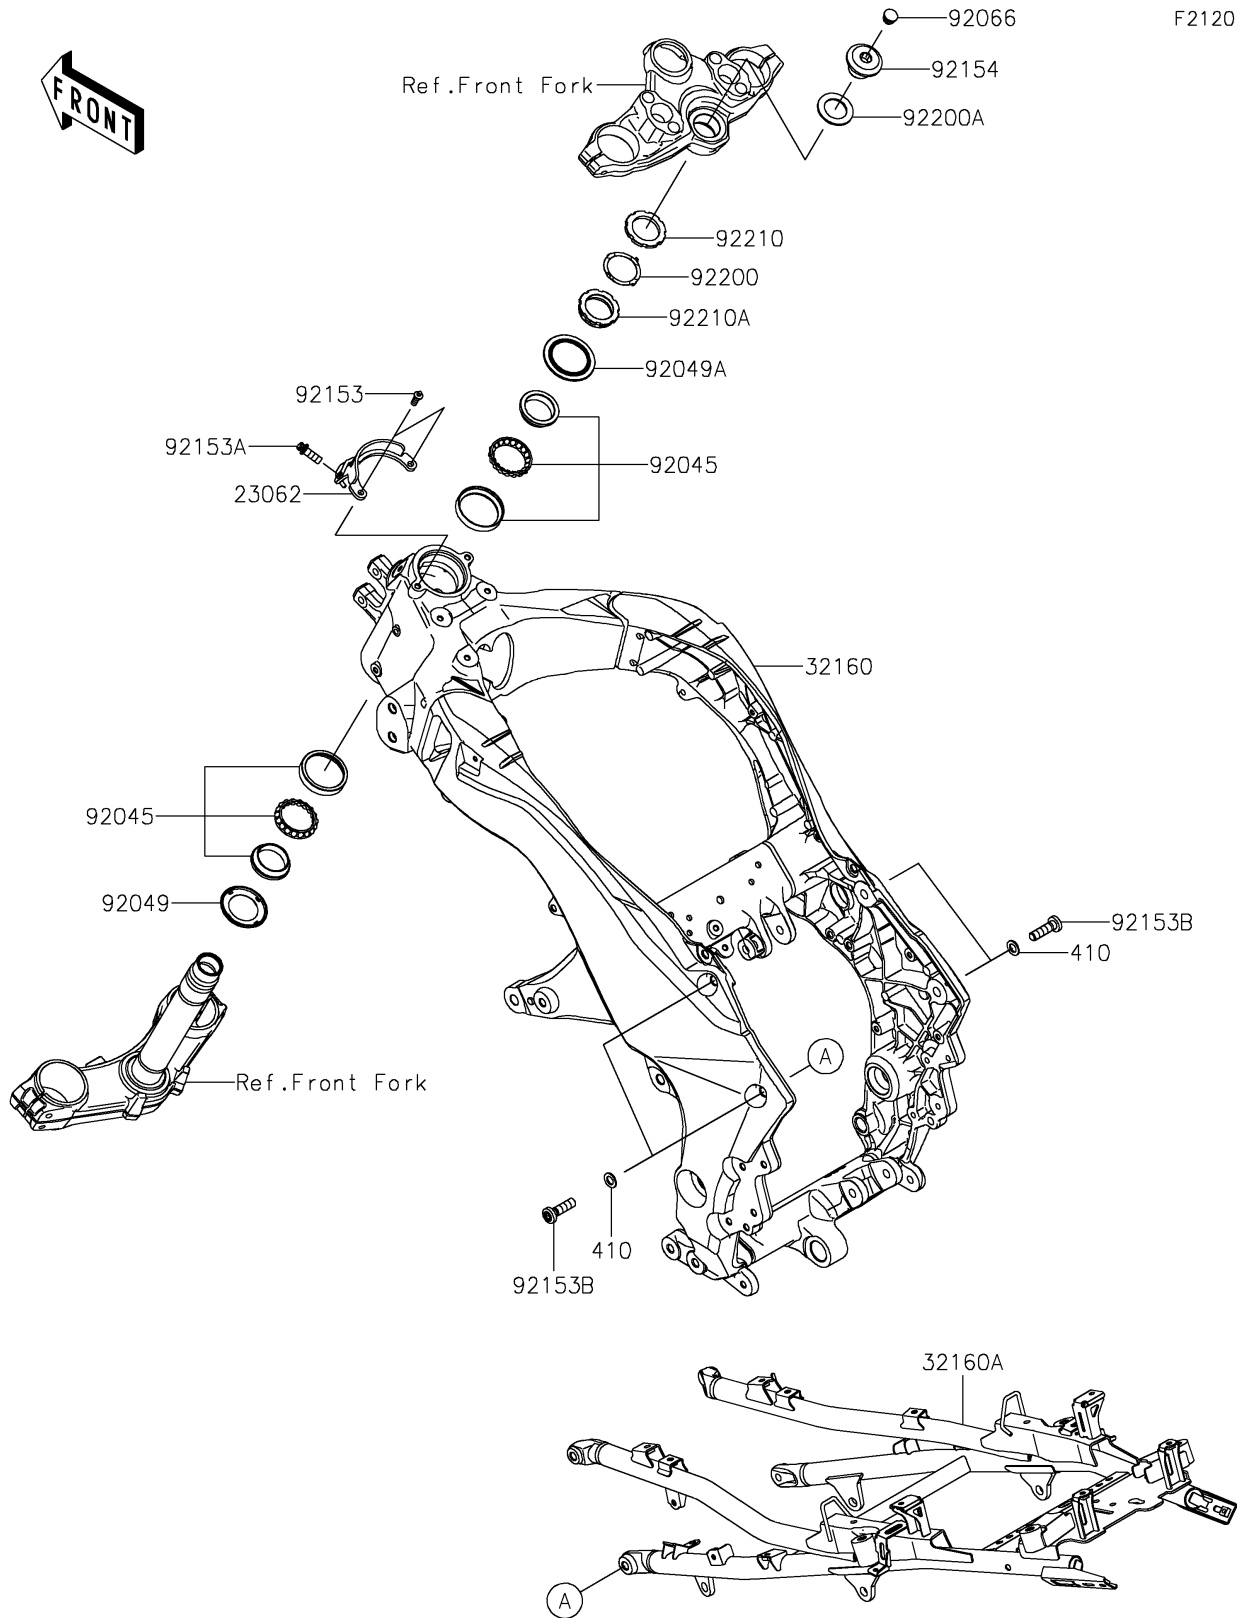

2025 Versys 1100 SE LT ABS PARTS DIAGRAM

Frame

2025 Versys 1100 SE LT ABS PARTS LIST

Frame

| ITEM NAME | PART NUMBER | QUANTITY |
|---|----------------|----------|
| BRACKET-COMP,HANDLE LOCK (Ref # 23062) | 23062-1638 | 1 |
| FRAME-COMP,MAIN,F.S.BLACK (Ref # 32160) | 32160-0995-18R | 1 |
| FRAME-COMP,RR (Ref # 32160A) | 32160-1838 | 1 |
| BEARING-BALL,SF07A17PX1V1 (Ref # 92045) | 92045-1384 | 2 |
| SEAL-OIL,DS35X55X4 (Ref # 92049) | 92049-0022 | 1 |
| SEAL-OIL,43X55.5X8.6 (Ref # 92049A) | 92049-0742 | 1 |
| PLUG (Ref # 92066) | 92066-0071 | 1 |
| BOLT,TORX,6X16 (Ref # 92153) | 92153-0967 | 2 |
| BOLT,TORX,8X22 (Ref # 92153A) | 92153-1273 | 1 |
| BOLT,SOCKET,10X35 (Ref # 92153B) | 92153-1904 | 4 |
| BOLT,26MM (Ref # 92154) | 92154-7059 | 1 |
| WASHER (Ref # 92200) | 92200-0036 | 1 |
| WASHER,27X42X2.3 (Ref # 92200A) | 92200-0081 | 1 |
| NUT,35MM (Ref # 92210) | 92210-0095 | 1 |
| NUT,35MM (Ref # 92210A) | 92210-0823 | 1 |
| WASHER-PLAIN-SMALL,10MM (Ref # 410) | 410AA1000 | 4 |