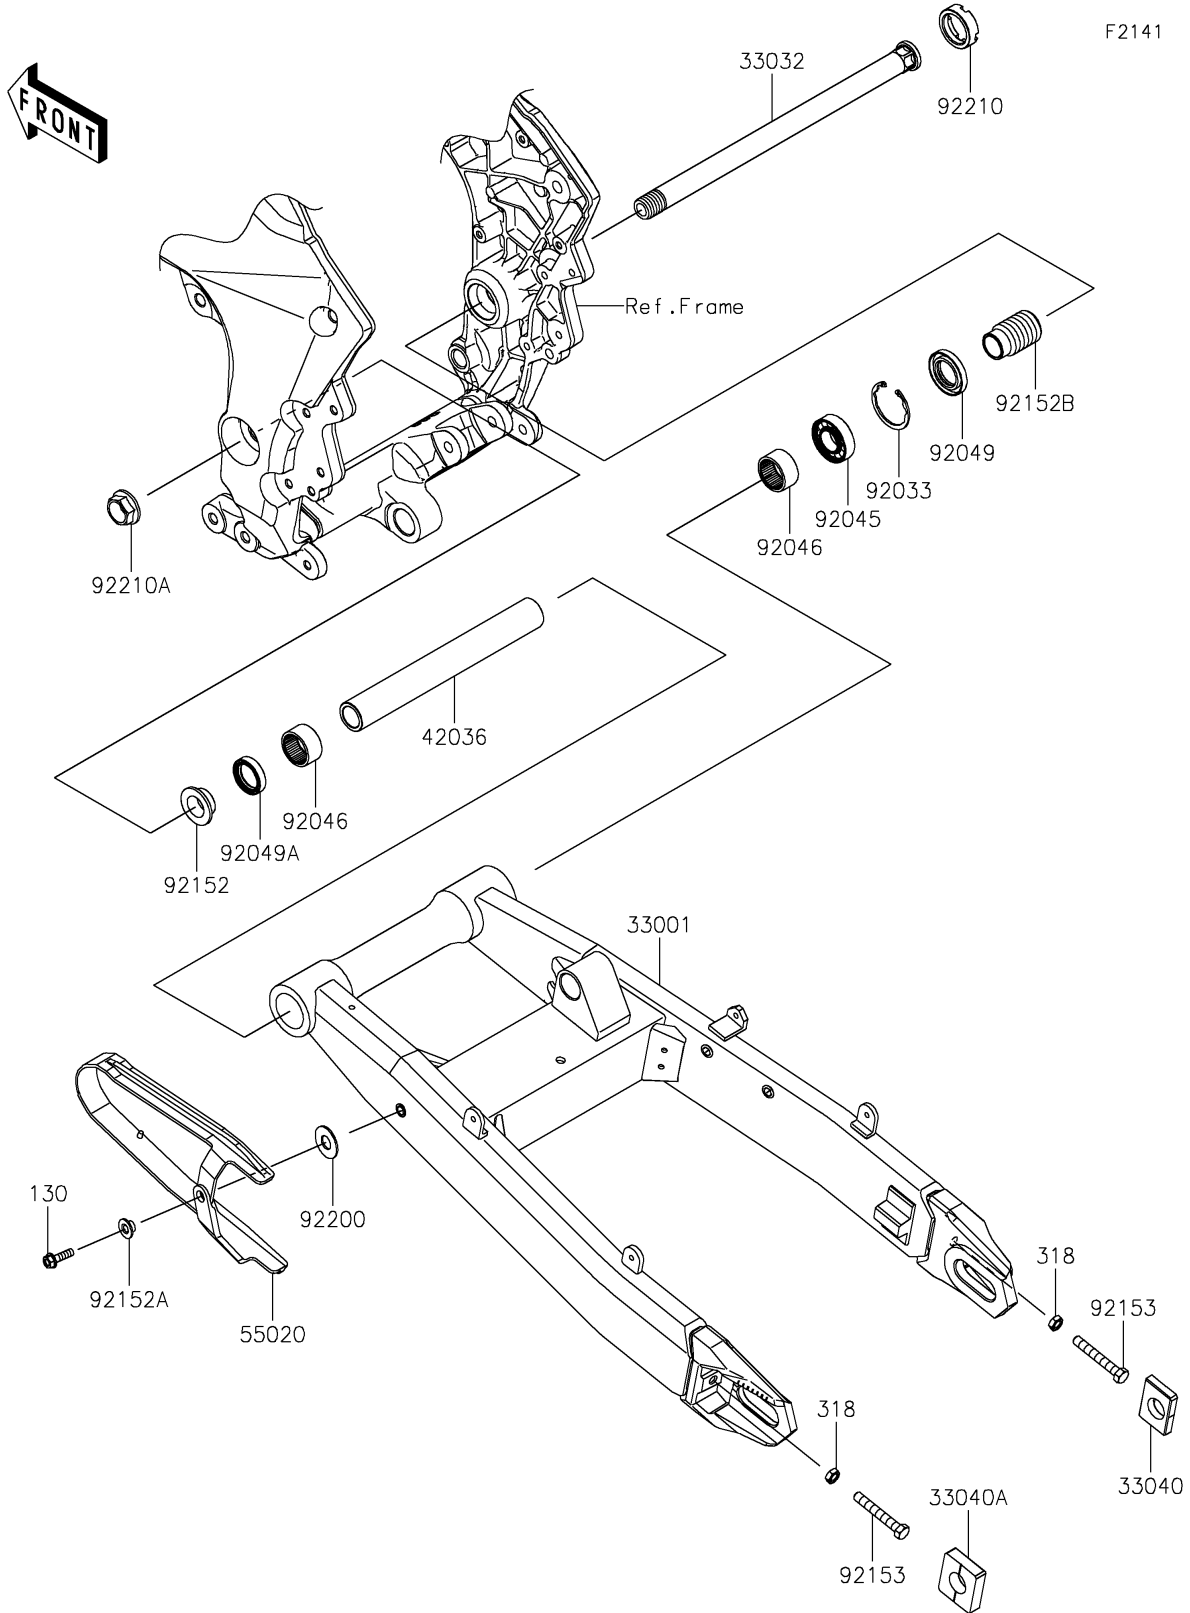

2025 Versys 1100 SE LT ABS PARTS DIAGRAM

Swingarm

2025 Versys 1100 SE LT ABS PARTS LIST

Swingarm

ITEM NAME	PART NUMBER	QUANTITY
ARM-COMP-SWING,F.S.BLACK (Ref # 33001)	33001-0739-18R	1
SHAFT-SWING ARM (Ref # 33032)	33032-0044	1
ADJUSTER-CHAIN,RH (Ref # 33040)	33040-0040	1
ADJUSTER-CHAIN,LH (Ref # 33040A)	33040-0110	1
SLEEVE,20.1X28X226 (Ref # 42036)	42036-0069	1
GUARD,CHAIN (Ref # 55020)	55020-2184	1
RING-SNAP,42MM (Ref # 92033)	92033-1041	1
BEARING-BALL,6004UL11 (Ref # 92045)	92045-0017	1
BEARING-NEEDLE,7E-HVS 28X34X17 (Ref # 92046)	92046-0008	2
SEAL-OIL,MHSA25X42X6 (Ref # 92049)	92049-1314	1
SEAL-OIL,MHSA25X34X7 (Ref # 92049A)	92049-1352	1
COLLAR,SWING ARM,L=12.5 (Ref # 92152)	92152-1234	1
COLLAR (Ref # 92152A)	92152-1931	1
COLLAR,SWING ARM,L=47 (Ref # 92152B)	92152-2980	1
BOLT,8X55 (Ref # 92153)	92153-1407	2
WASHER,13X30X1.6 (Ref # 92200)	92200-2229	1
NUT,30MM (Ref # 92210)	92210-0134	1
NUT,FLANGED,20MM (Ref # 92210A)	92210-0320	1
BOLT-FLANGED,6X22 (Ref # 130)	130BA0622	1
NUT-HEX-SMALL,8MM (Ref # 318)	318AA0800	2