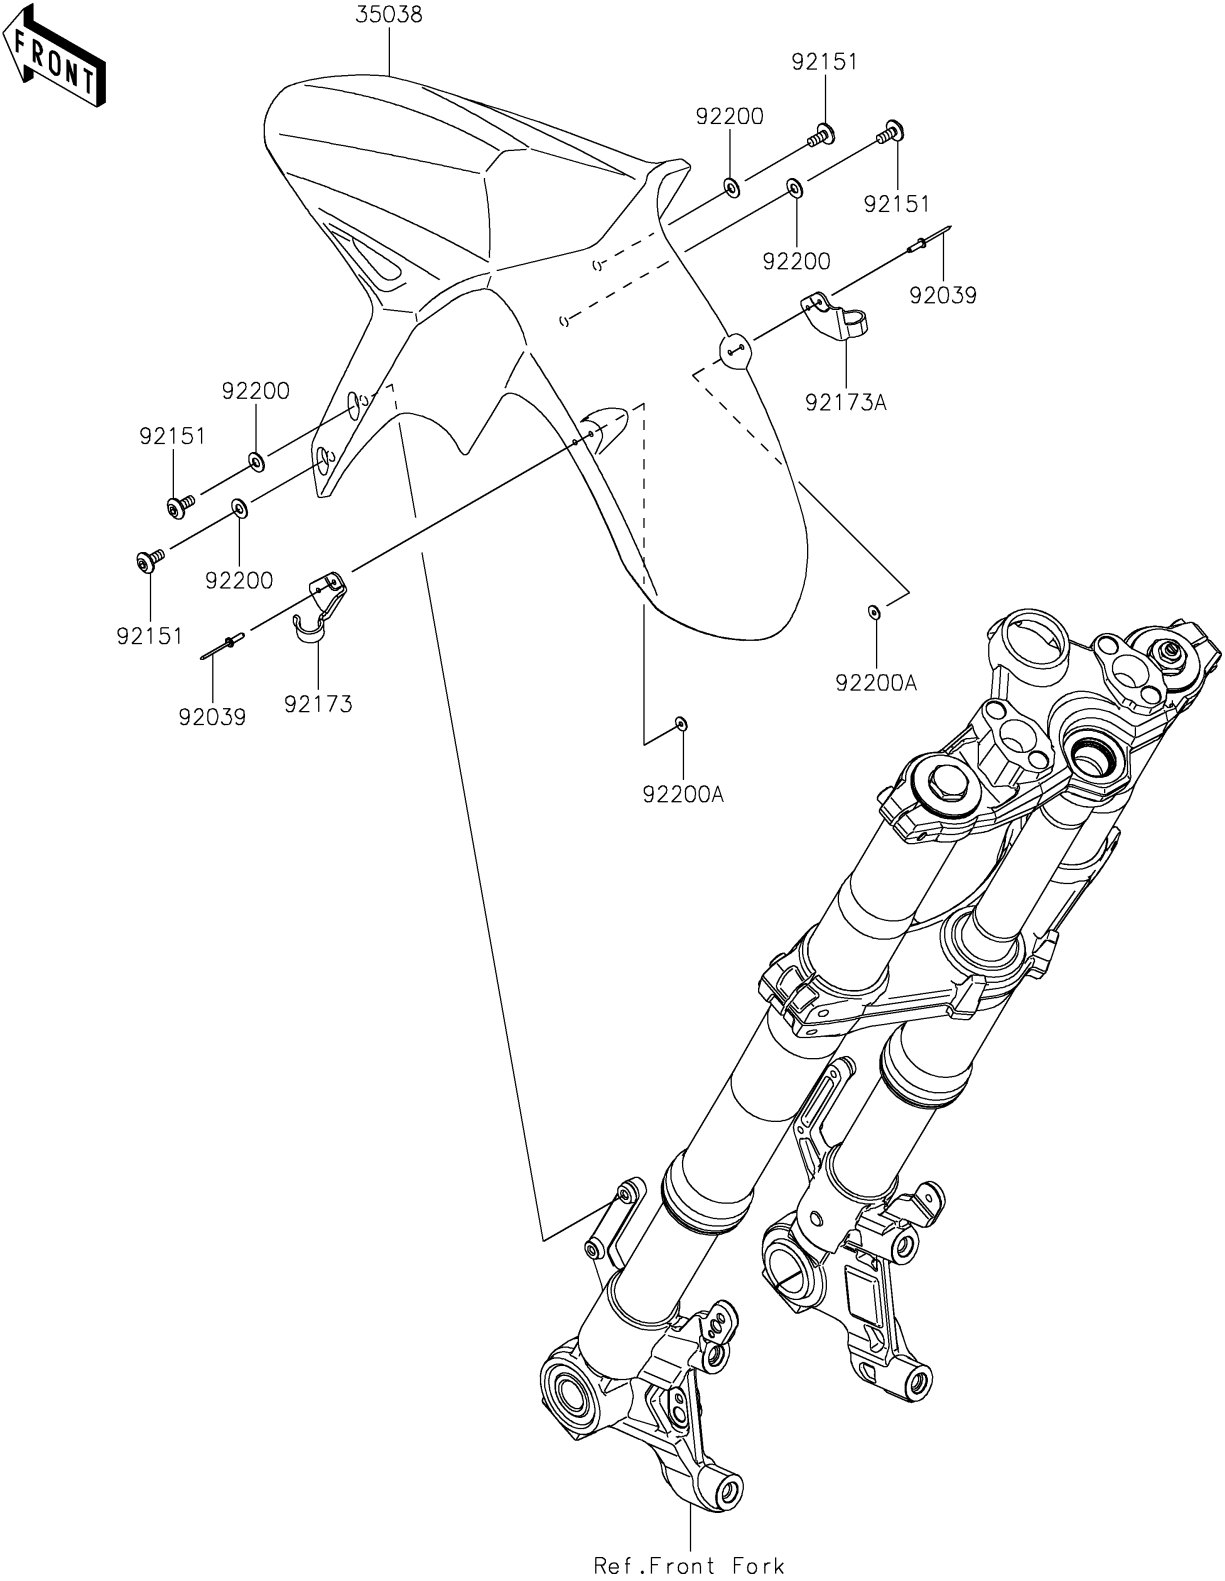

2025 Versys 1100 SE LT ABS PARTS DIAGRAM

Front Fender(s)

F2171

2025 Versys 1100 SE LT ABS PARTS LIST

Front Fender(s)

ITEM NAME	PART NUMBER	QUANTITY
FENDER-FRONT,M.D.BLACK (Ref # 35038)	35038-0010-17K	1
RIVET,3.2X9.5 (Ref # 92039)	92039-0752	4
BOLT,SOCKET,6X14 (Ref # 92151)	92151-1654	4
CLAMP,FR FENDER,LH (Ref # 92173)	92173-2788	1
CLAMP,FR FENDER,RH (Ref # 92173A)	92173-2789	1
WASHER,6.5X14X1 (Ref # 92200)	92200-1388	4
WASHER,3.3X10X0.8 (Ref # 92200A)	92200-2215	4