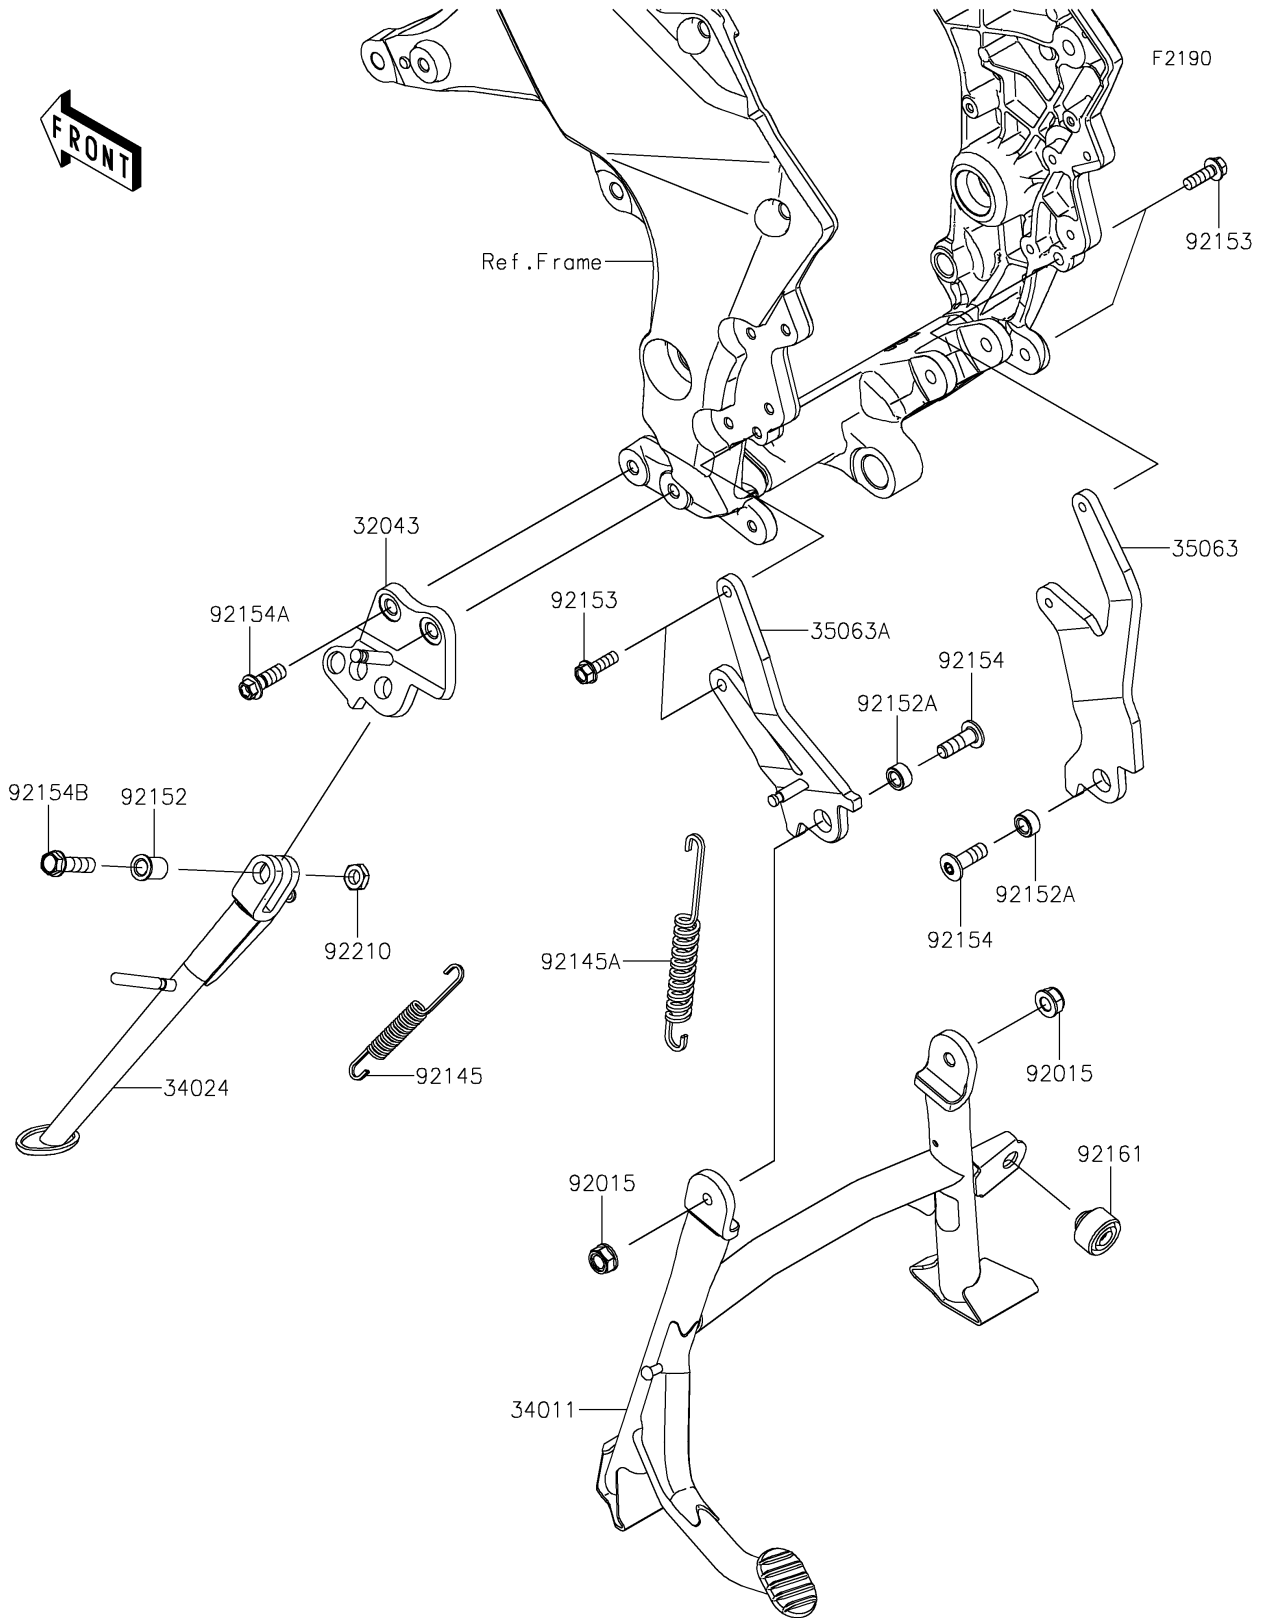

2025 Versys 1100 SE LT ABS PARTS DIAGRAM

Stand(s)

2025 Versys 1100 SE LT ABS PARTS LIST

Stand(s)

ITEM NAME	PART NUMBER	QUANTITY
BRACKET-STAND (Ref # 32043)	32043-0642	1
STAND-CENTER (Ref # 34011)	34011-0037	1
STAND-SIDE (Ref # 34024)	34024-0152	1
STAY,CENTER STAND,RH (Ref # 35063)	35063-0981	1
STAY,CENTER STAND,LH (Ref # 35063A)	35063-1485	1
NUT,LOCK,FLANGED,10MM (Ref # 92015)	92015-1717	2
SPRING,SIDE STAND (Ref # 92145)	92145-0562	1
SPRING,CENTER STAND (Ref # 92145A)	92145-1550	1
COLLAR,10.2X15X20.1 (Ref # 92152)	92152-1828	1
COLLAR,10X17X9 (Ref # 92152A)	92152-1906	2
BOLT,FLANGED,8X25 (Ref # 92153)	92153-1768	4
BOLT,SOCKET,10X30 (Ref # 92154)	92154-1665	2
BOLT,FLANGED,10X28 (Ref # 92154A)	92154-1963	2
BOLT,FLANGED,10X37 (Ref # 92154B)	92154-2330	1
DAMPER (Ref # 92161)	92161-2154	1
NUT,LOCK,10MM (Ref # 92210)	92210-0784	1