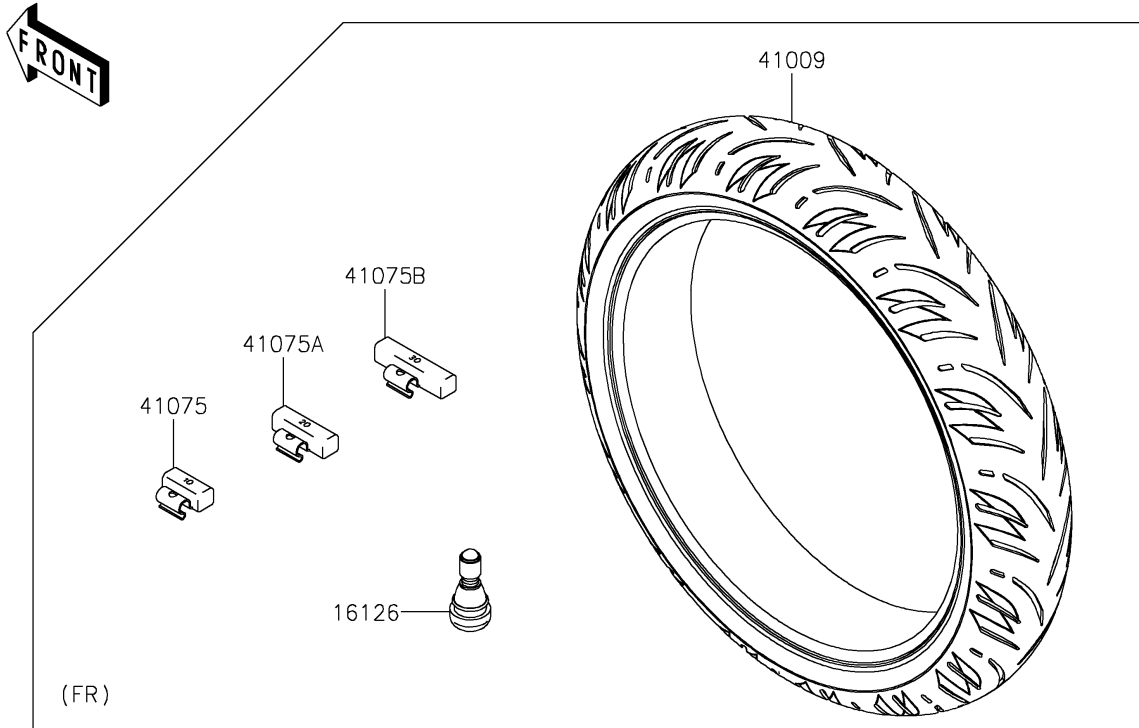

2025 Versys 1100 SE LT ABS PARTS DIAGRAM

Wheels/Tires

F2210

2025 Versys 1100 SE LT ABS PARTS LIST

Wheels/Tires

ITEM NAME	PART NUMBER	QUANTITY
VALVE,TIRE (Ref # 16126)	16126-1140	2
TIRE,FR,120/70ZR17 58W,T31FZ (Ref # 41009)	41009-0805	1
TIRE,RR,180/55ZR17 73W,T31RGZ (Ref # 41009A)	41009-0806	1
BALANCER-WHEEL,10G,SILVER (Ref # 41075)	41075-0007	AR
BALANCER-WHEEL,20G,SILVER (Ref # 41075A)	41075-0008	AR
BALANCER-WHEEL,30G,SILVER (Ref # 41075B)	41075-0009	AR