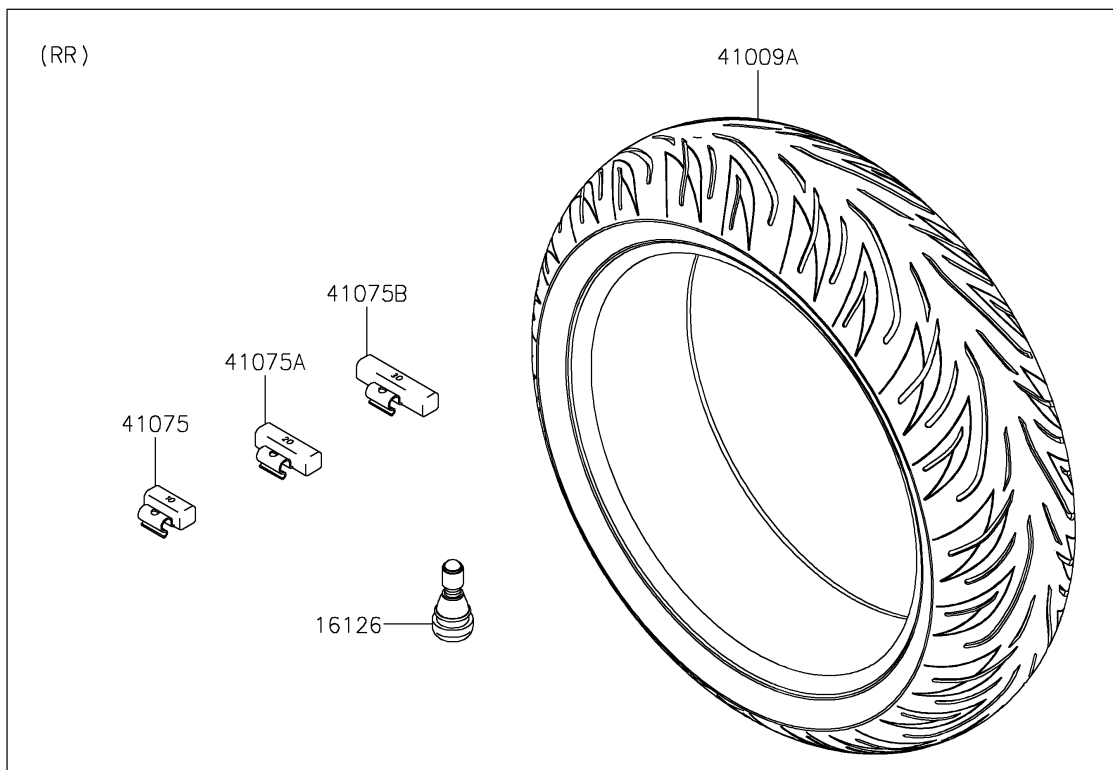

2025 Versys 1100 SE LT ABS PARTS DIAGRAM

Wheels/Tires

F2210

2025 Versys 1100 SE LT ABS PARTS LIST

Wheels/Tires

ITEM NAME	PART NUMBER	QUANTITY
VALVE,TIRE (Ref # 16126)	16126-1140	2
TIRE,FR,120/70ZR17 58W,T31FZ (Ref # 41009)	41009-0805	1
TIRE,RR,180/55ZR17 73W,T31RGZ (Ref # 41009A)	41009-0806	1
BALANCER-WHEEL,10G,SILVER (Ref # 41075)	41075-0007	AR
BALANCER-WHEEL,20G,SILVER (Ref # 41075A)	41075-0008	AR
BALANCER-WHEEL,30G,SILVER (Ref # 41075B)	41075-0009	AR