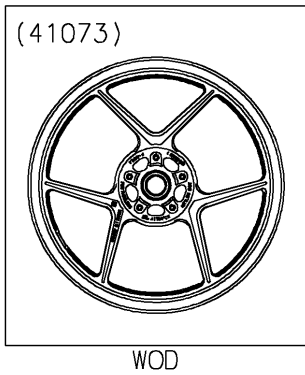

2025 Versys 1100 SE LT ABS PARTS DIAGRAM

Front Hub

F2230

2025 Versys 1100 SE LT ABS PARTS LIST

Front Hub

ITEM NAME	PART NUMBER	QUANTITY
AXLE,FR,25X207 (Ref # 41068)	41068-0599	1
WHEEL-ASSY,FR,G.BLACK (Ref # 41073)	41073-0779-18F	1
SEAL-OIL,32X47X5 (Ref # 92049)	92049-0795	2
COLLAR,FR HUB,L=115 (Ref # 92152)	92152-0242	1
COLLAR,FR AXLE,L=10.5 (Ref # 92152A)	92152-0474	2
BEARING-BALL,#6005UU (Ref # 601)	601B6005UU	2