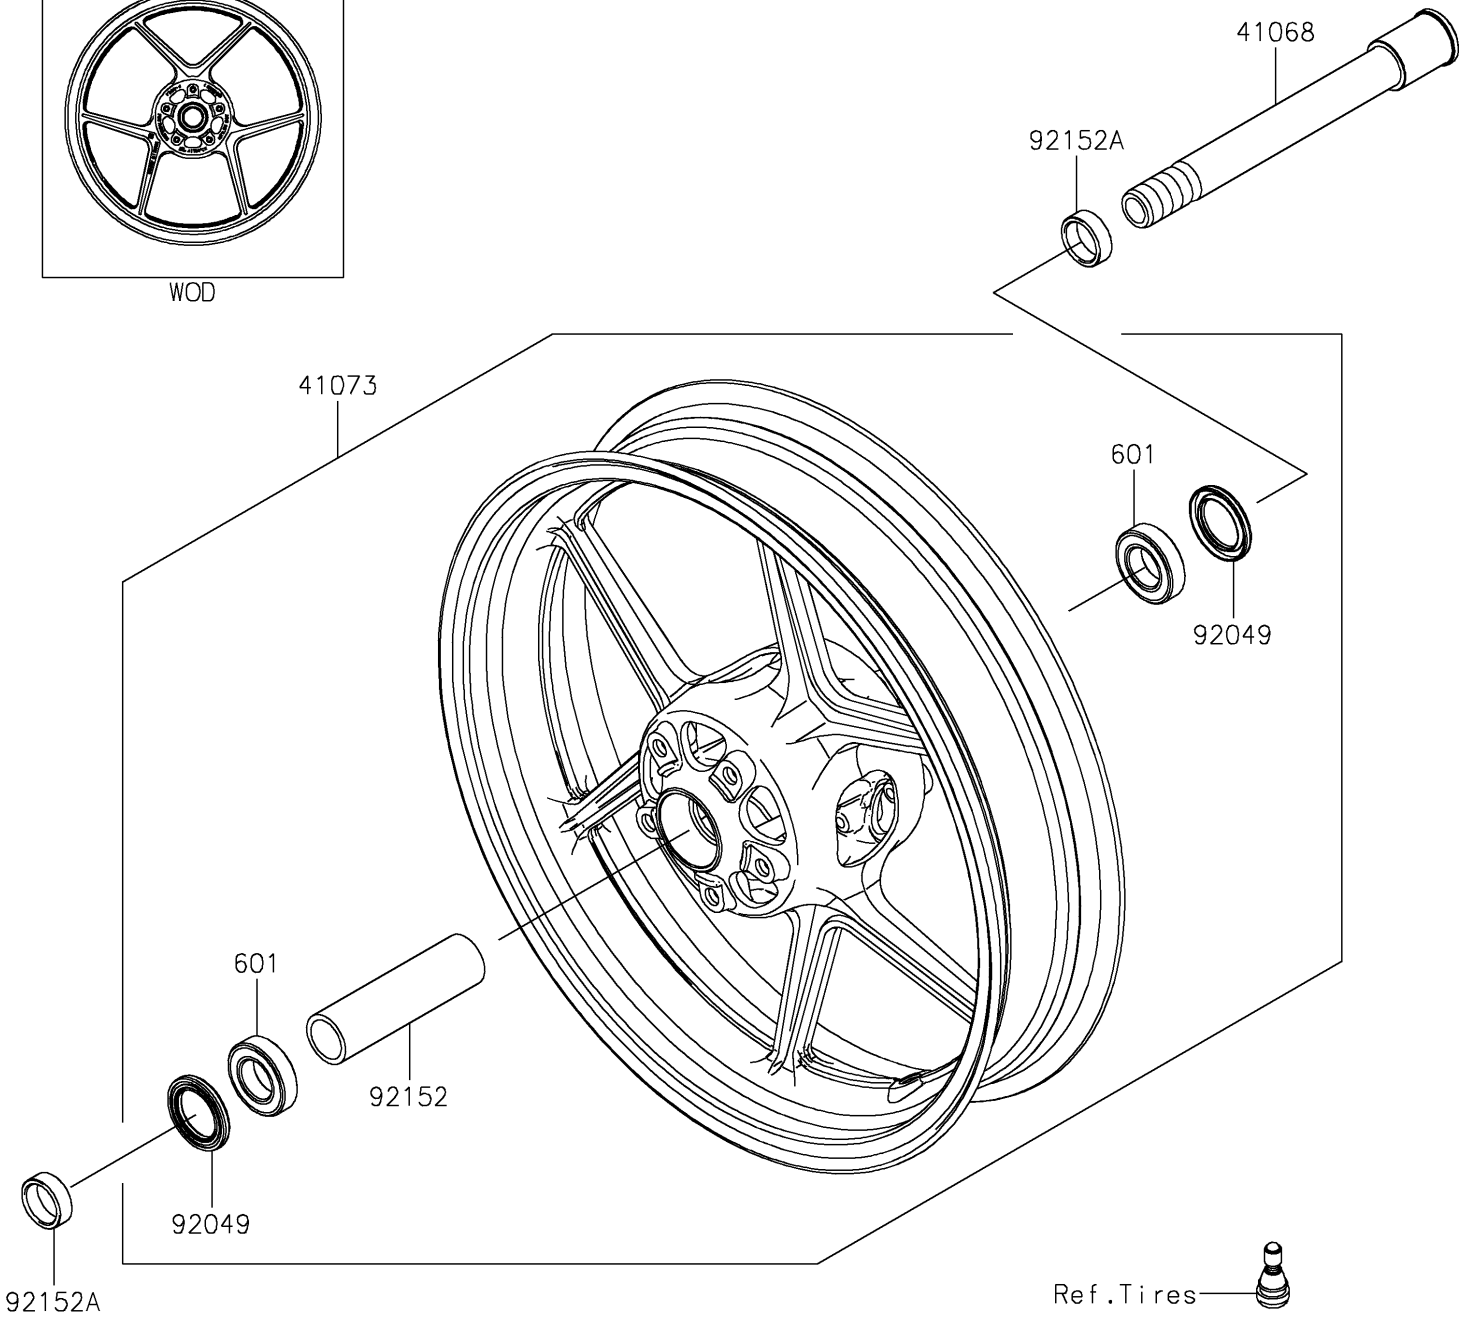

2025 Versys 1100 SE LT ABS PARTS DIAGRAM

Front Hub

F2230

2025 Versys 1100 SE LT ABS PARTS LIST

Front Hub

ITEM NAME	PART NUMBER	QUANTITY
AXLE,FR,25X207 (Ref # 41068)	41068-0599	1
WHEEL-ASSY,FR,G.BLACK (Ref # 41073)	41073-0779-18F	1
SEAL-OIL,32X47X5 (Ref # 92049)	92049-0795	2
COLLAR,FR HUB,L=115 (Ref # 92152)	92152-0242	1
COLLAR,FR AXLE,L=10.5 (Ref # 92152A)	92152-0474	2
BEARING-BALL,#6005UU (Ref # 601)	601B6005UU	2