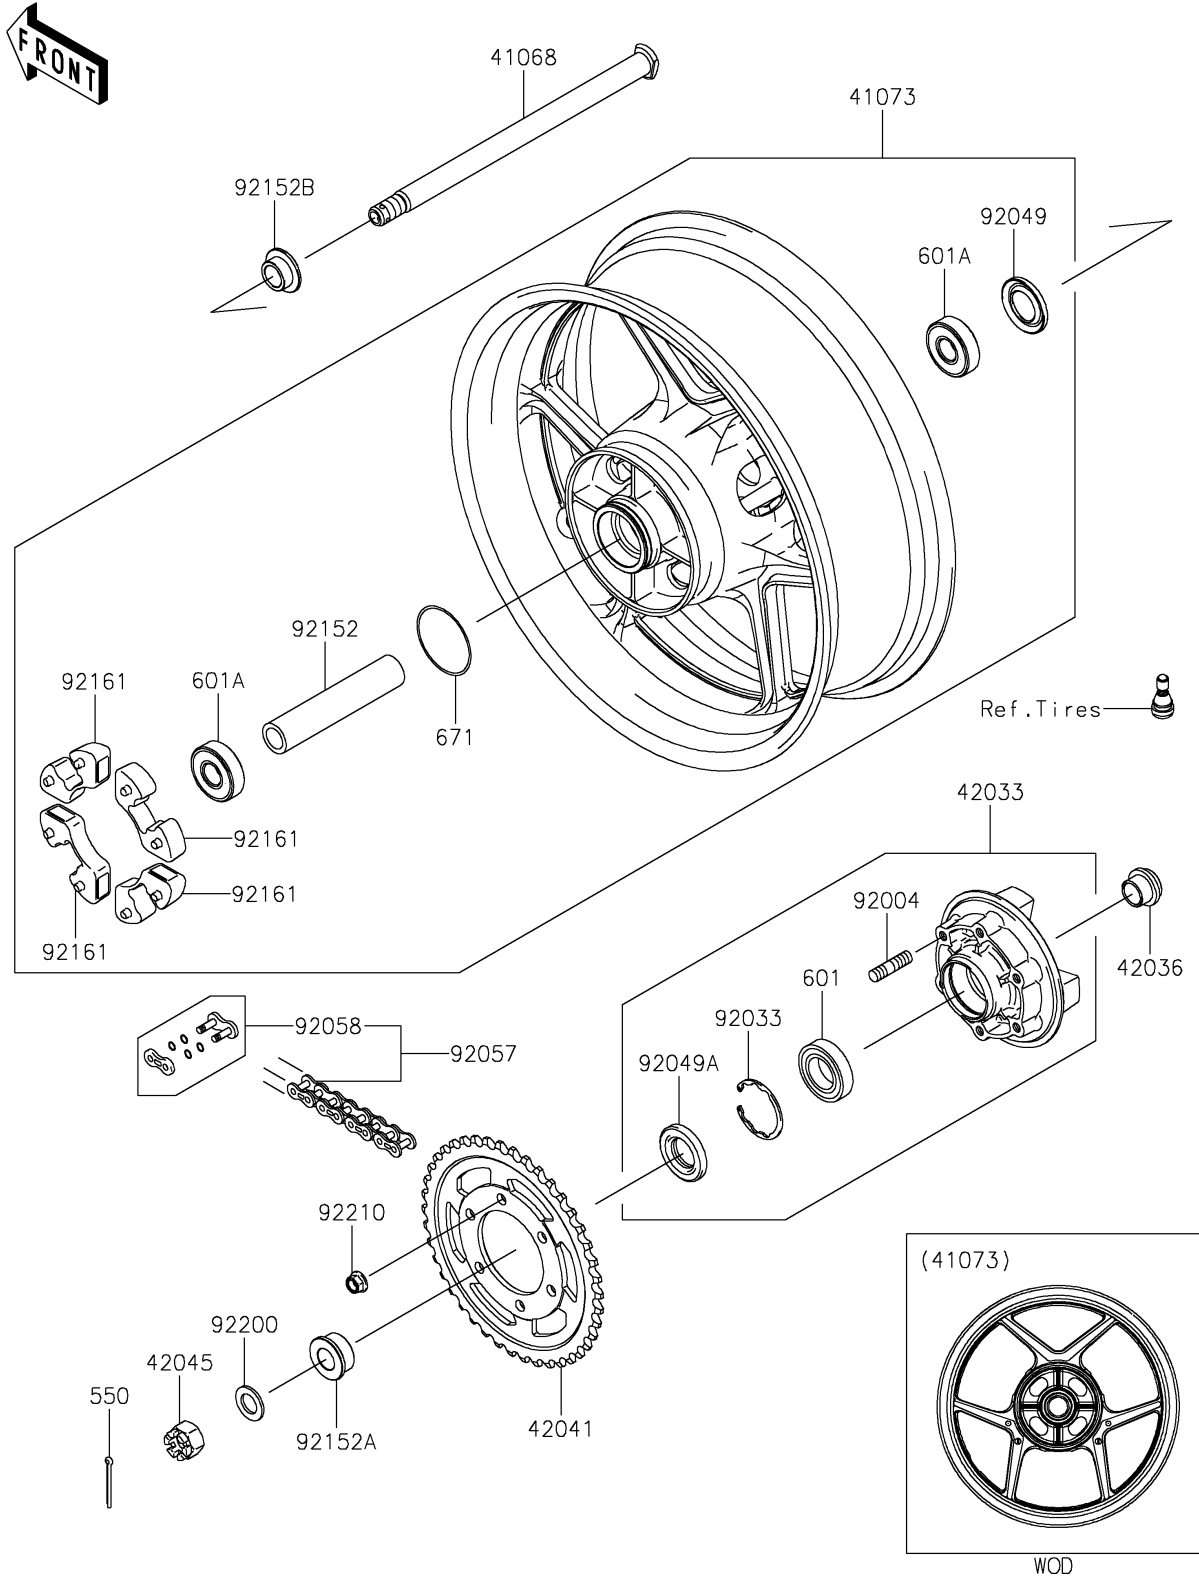

2025 Versys 1100 SE LT ABS PARTS DIAGRAM

Rear Hub

F2240

2025 Versys 1100 SE LT ABS PARTS LIST

Rear Hub

ITEM NAME	PART NUMBER	QUANTITY
AXLE,RR (Ref # 41068)	41068-0677	1
WHEEL-ASSY,RR,G.BLACK (Ref # 41073)	41073-0733-18F	1
COUPLING-ASSY,RR HUB (Ref # 42033)	42033-0028	1
SLEEVE,RR HUB,L=23 (Ref # 42036)	42036-1251	1
SPROCKET-HUB,42T (Ref # 42041)	42041-0196	1
NUT,CASTLE,18MM (Ref # 42045)	42045-018	1
STUD,10X19 (Ref # 92004)	92004-0028	6
RING-SNAP,52MM (Ref # 92033)	92033-1043	1
SEAL-OIL,27X52X5 (Ref # 92049)	92049-0723	1
SEAL-OIL (Ref # 92049A)	92049-1287	1
CHAIN,DRIVE,RK525KZX,116L (Ref # 92057)	92057-0939	1
JOINT-CHAIN (Ref # 92058)	92058-0094	1
COLLAR,RR HUB,L=144.5 (Ref # 92152)	92152-0088	1
COLLAR,RR AXLE,LH,L=18 (Ref # 92152A)	92152-0118	1
COLLAR,RR AXLE,RH,20X28X14.5 (Ref # 92152B)	92152-0876	1
DAMPER,SHOCK,RR HUB (Ref # 92161)	92161-0342	4
WASHER,19X32X2.6 (Ref # 92200)	92200-1489	1
NUT,LOCK,FLANGED,10MM (Ref # 92210)	92210-0276	6
PIN-COTTER,4.0X40 (Ref # 550)	550AA4040	1
BEARING-BALL (Ref # 601)	601B6205UU	1
BEARING-BALL,#6304UUC3 (Ref # 601A)	601B6304UU	2
O RING,60MM (Ref # 671)	671B2560	1