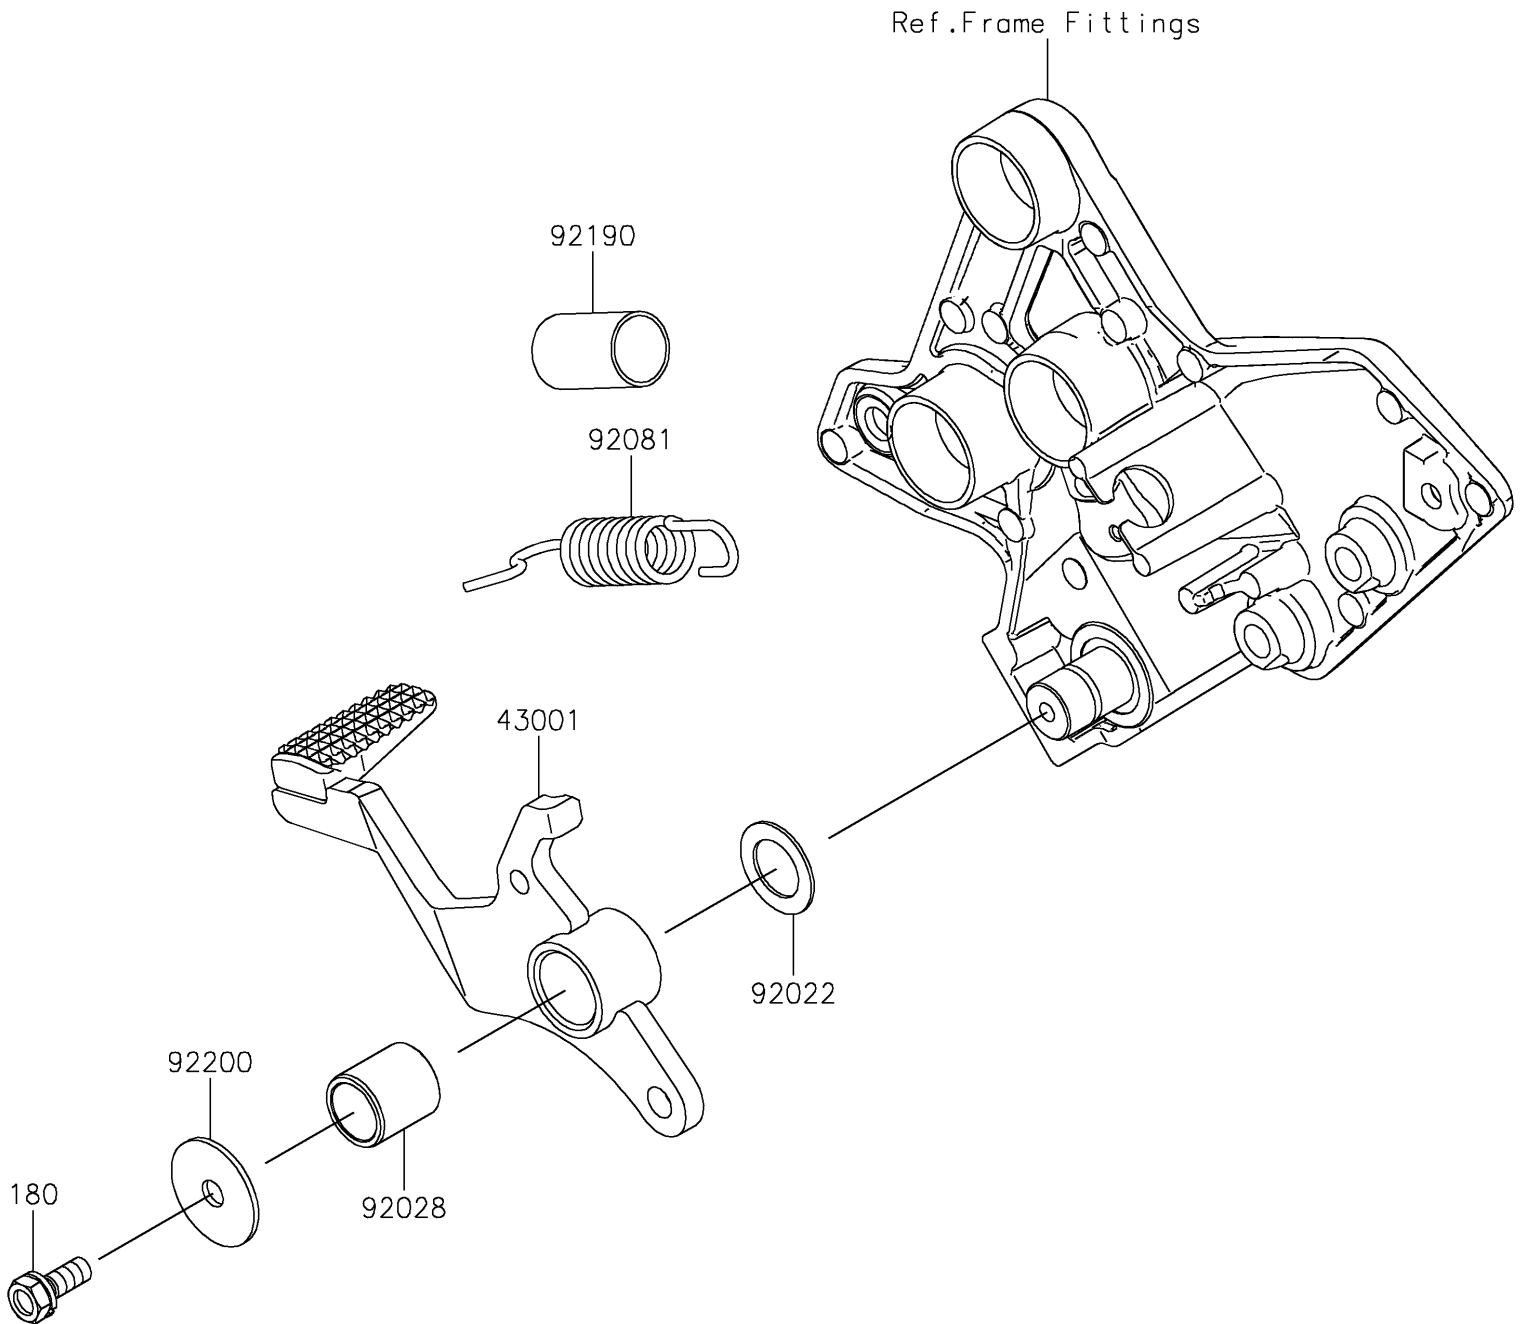

# 2025 Versys 1100 SE LT ABS PARTS DIAGRAM

Brake Pedal

F2260

## 2025 Versys 1100 SE LT ABS PARTS LIST

### Brake Pedal

ITEM NAME	PART NUMBER	QUANTITY
LEVER-BRAKE,PEDAL (Ref # 43001)	43001-0805	1
WASHER,15.3X24X1 (Ref # 92022)	92022-326	1
BUSHING,BRAKE PEDAL (Ref # 92028)	92028-1282	1
SPRING,BRAKE PEDAL (Ref # 92081)	92081-1833	1
TUBE,16X19X30 (Ref # 92190)	92190-1185	1
WASHER,7X28X1.6 (Ref # 92200)	92200-0279	1
BOLT-UPSET-WS,6X16 (Ref # 180)	180BA0616	1