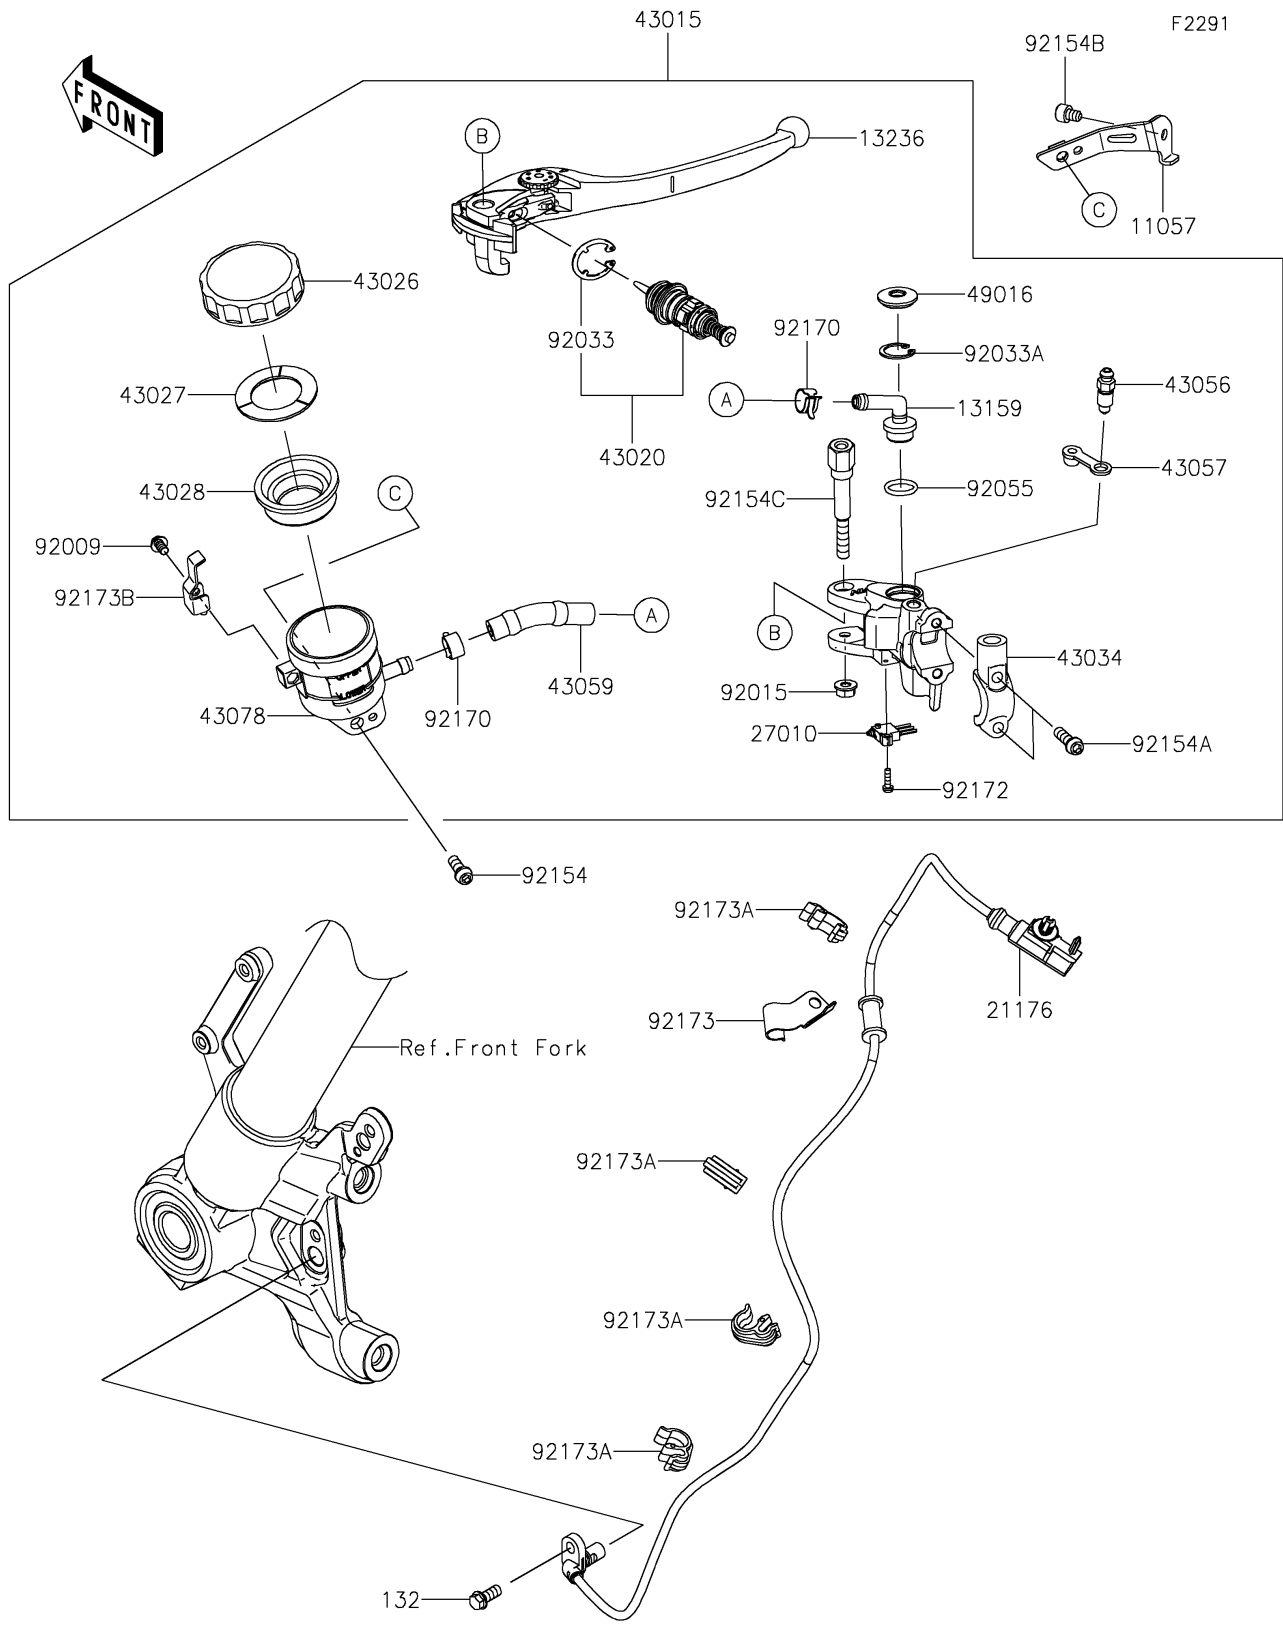

# 2025 Versys 1100 SE LT ABS PARTS DIAGRAM

Front Master Cylinder

## 2025 Versys 1100 SE LT ABS PARTS LIST

### Front Master Cylinder

ITEM NAME	PART NUMBER	QUANTITY
BRACKET,RESERVOIR (Ref # 11057)	11057-1314	1
CONNECTOR (Ref # 13159)	13159-1061	1
LEVER-COMP,FRONT BRAKE (Ref # 13236)	13236-0879	1
SENSOR,SPEED,FR (Ref # 21176)	21176-1224	1
SWITCH,BRAKE (Ref # 27010)	27010-0915	1
CYLINDER-ASSY-MASTER,FR (Ref # 43015)	43015-0851	1
PISTON-COMP-BRAKE (Ref # 43020)	43020-0010	1
CAP-BRAKE (Ref # 43026)	43026-1051	1
PLATE-DIAPHRAGM (Ref # 43027)	43027-1051	1
DIAPHRAGM,MASTER CYLINDER (Ref # 43028)	43028-1057	1
HOLDER-BRAKE,MASTER CYLINDER (Ref # 43034)	43034-0057	1
BREATHER-BRAKE (Ref # 43056)	43056-1056	1
CAP-BREATHER (Ref # 43057)	43057-1001	1
HOSE-BRAKE (Ref # 43059)	43059-1561	1
RESERVOIR (Ref # 43078)	43078-0591	1
COVER-SEAL (Ref # 49016)	49016-1147	1
SCREW (Ref # 92009)	92009-1570	1
NUT,FLANGED,6MM,BLACK (Ref # 92015)	92015-1233	1
RING-SNAP (Ref # 92033)	92033-0034	1
RING-SNAP,20.5MM (Ref # 92033A)	92033-1186	1
RING-O,14.8X2.4 (Ref # 92055)	92055-0741	1
BOLT,SOCKET,6X16 (Ref # 92154)	92154-1454	1
BOLT,SOCKET,6X22 (Ref # 92154A)	92154-1724	2
BOLT,SOCKET,6X8 (Ref # 92154B)	92154-2914	1
BOLT,FR M/C PIVOT (Ref # 92154C)	92154-3824	1
CLAMP,HOSE (Ref # 92170)	92170-1091	2
SCREW (Ref # 92172)	92172-1243	1
CLAMP (Ref # 92173)	92173-0801	1
CLAMP,HOSE&SENSOR LINE (Ref # 92173A)	92173-1613	4

### Front Master Cylinder

ITEM NAME	PART NUMBER	QUANTITY
CLAMP (Ref # 92173B)	92173-1790	1
BOLT-FLANGED-SMALL,6X14 (Ref # 132)	132BB0614	1