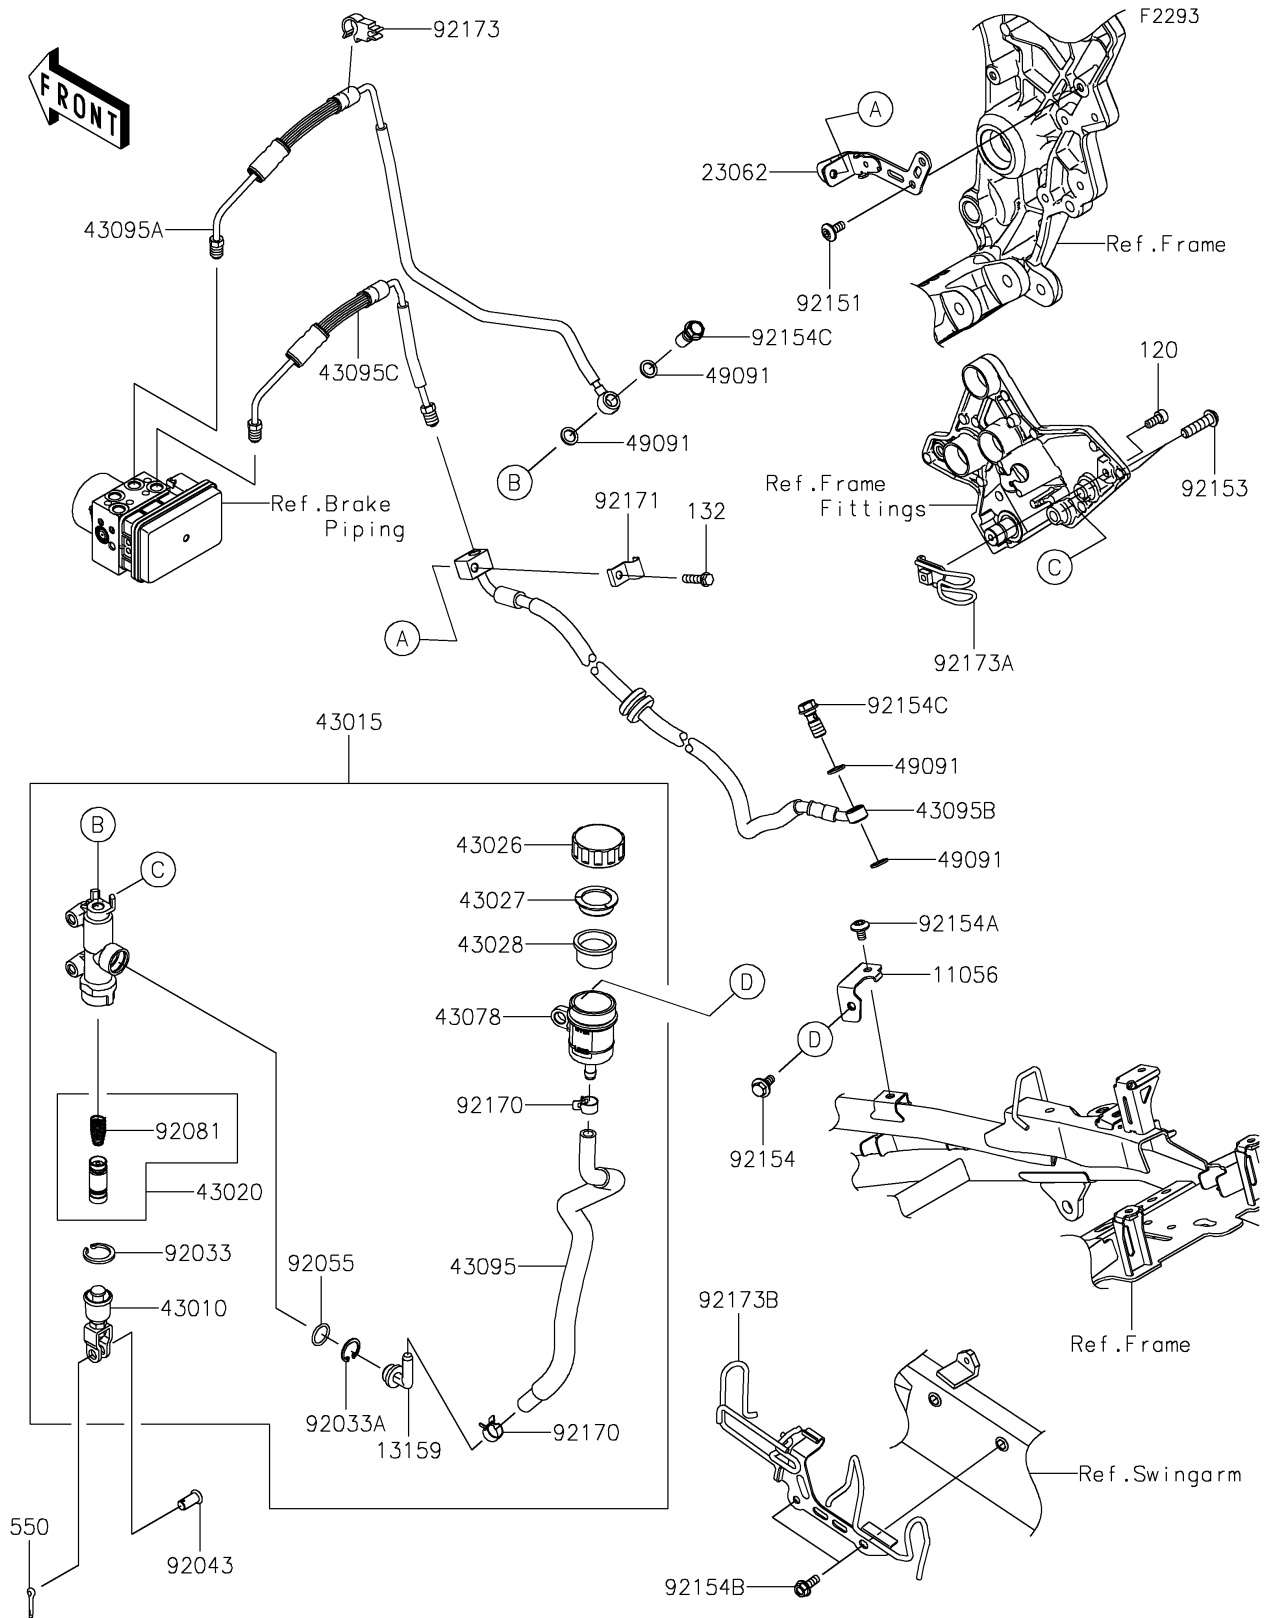

# 2025 Versys 1100 SE LT ABS PARTS DIAGRAM

Rear Master Cylinder

## 2025 Versys 1100 SE LT ABS PARTS LIST

### Rear Master Cylinder

ITEM NAME	PART NUMBER	QUANTITY
BRACKET,RESERVOIR TANK (Ref # 11056)	11056-7304	1
CONNECTOR (Ref # 13159)	13159-1056	1
BRACKET-COMP (Ref # 23062)	23062-1178	1
ROD-ASSY-BRAKE (Ref # 43010)	43010-1062	1
CYLINDER-ASSY-MASTER,RR (Ref # 43015)	43015-0572	1
PISTON-COMP-BRAKE (Ref # 43020)	43020-1057	1
CAP-BRAKE (Ref # 43026)	43026-0009	1
PLATE-DIAPHRAGM (Ref # 43027)	43027-1053	1
DIAPHRAGM (Ref # 43028)	43028-1065	1
RESERVOIR (Ref # 43078)	43078-0060	1
HOSE-BRAKE,RR MASTER CYLINDER (Ref # 43095)	43095-0700	1
HOSE-BRAKE,MASTER CYLINDER-HU (Ref # 43095A)	43095-1589	1
HOSE-BRAKE,RR CALIPER (Ref # 43095B)	43095-2040	1
HOSE-BRAKE,RR,ABS (Ref # 43095C)	43095-2066	1
WASHER-SEAL,10.1X14.5X1.5 (Ref # 49091)	49091-0001	4
RING-SNAP,20.9X24.6X1.2 (Ref # 92033)	92033-0079	1
RING-SNAP,20.5MM (Ref # 92033A)	92033-1186	1
PIN (Ref # 92043)	92043-0904	1
RING-O,14.8X2.4 (Ref # 92055)	92055-0741	1
SPRING,MASTER CYLINDER (Ref # 92081)	92081-1737	1
BOLT,SOCKET,6X14 (Ref # 92151)	92151-1654	1
BOLT,SOCKET,8X30 (Ref # 92153)	92153-0393	2
BOLT,FLANGED,6X16 (Ref # 92154)	92154-0385	1
BOLT,SOCKET,6X10 (Ref # 92154A)	92154-0774	1
BOLT,FLANGED,6X16 (Ref # 92154B)	92154-0899	2
BOLT,BANJO,10X23 (Ref # 92154C)	92154-1712	2
CLAMP,HOSE (Ref # 92170)	92170-1091	2
CLAMP (Ref # 92171)	92171-0620	1
CLAMP (Ref # 92173)	92173-0170	1

### Rear Master Cylinder

ITEM NAME	PART NUMBER	QUANTITY
CLAMP,RR BRAKE HOSE (Ref # 92173A)	92173-1388	1
CLAMP,SWING ARM (Ref # 92173B)	92173-1913	1
BOLT-SOCKET,6X14 (Ref # 120)	120CB0614	1
BOLT-FLANGED-SMALL,6X25 (Ref # 132)	132BA0625	1
PIN-COTTER,2.0X15 (Ref # 550)	550AA2015	1