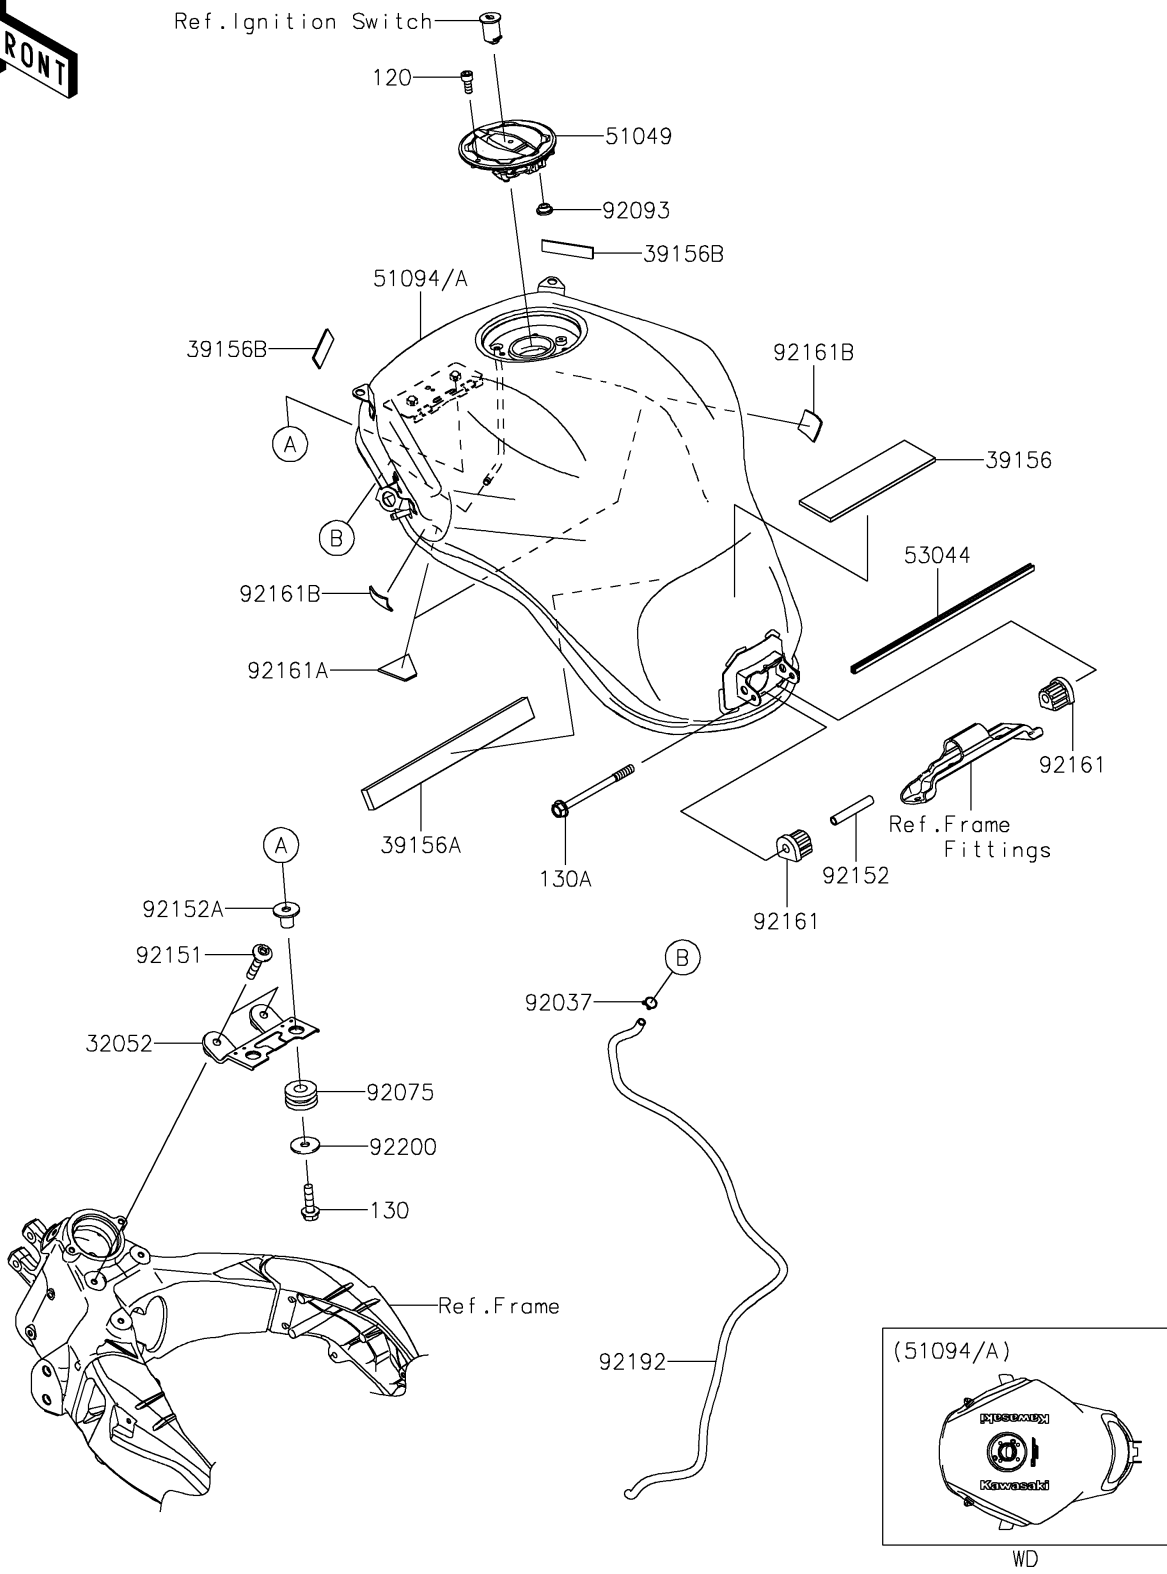

2025 Versys 1100 SE LT ABS PARTS DIAGRAM

Fuel Tank

F2410

2025 Versys 1100 SE LT ABS PARTS LIST

Fuel Tank

ITEM NAME	PART NUMBER	QUANTITY
BRACKET-TANK,F.S.BLACK (Ref # 32052)	32052-0749-18R	1
PAD,FUEL TANK,RR (Ref # 39156)	39156-0982	1
PAD,25X260X10 (Ref # 39156A)	39156-1866	1
PAD,15X60X2 (Ref # 39156B)	39156-2448	2
CAP-TANK,FUEL (Ref # 51049)	51049-0756	1
TANK-COMP-FUEL,M.D.BLACK (Ref # 51094)	51094-5048-J03	1
TANK-COMP-FUEL,M.D.BLACK (Ref # 51094A)	51094-5049-J03	1
TRIM (Ref # 53044)	53044-1296	1
CLAMP,TUBE (Ref # 92037)	92037-010	1
DAMPER,10X24X12 (Ref # 92075)	92075-1690	2
SEAL,FUEL TANK CAP (Ref # 92093)	92093-1030	1
BOLT,SOCKET,6X30 (Ref # 92151)	92151-1605	2
COLLAR,6.8X10X60 (Ref # 92152)	92152-1182	1
COLLAR,6.3X9.5X14.1 (Ref # 92152A)	92152-1847	2
DAMPER,FUEL TANK,RR (Ref # 92161)	92161-1330	2
DAMPER,30X48X3 (Ref # 92161A)	92161-1768	2
DAMPER,25X25X2 (Ref # 92161B)	92161-1770	2
TUBE,6X9X926(30) (Ref # 92192)	92192-1024	1
WASHER,6.5X22X1.6 (Ref # 92200)	92200-1087	2
BOLT-SOCKET,5X12 (Ref # 120)	120CA0512	4
BOLT-FLANGED,6X22 (Ref # 130)	130BA0622	2
BOLT-FLANGED,6X70 (Ref # 130A)	130BB0670	1