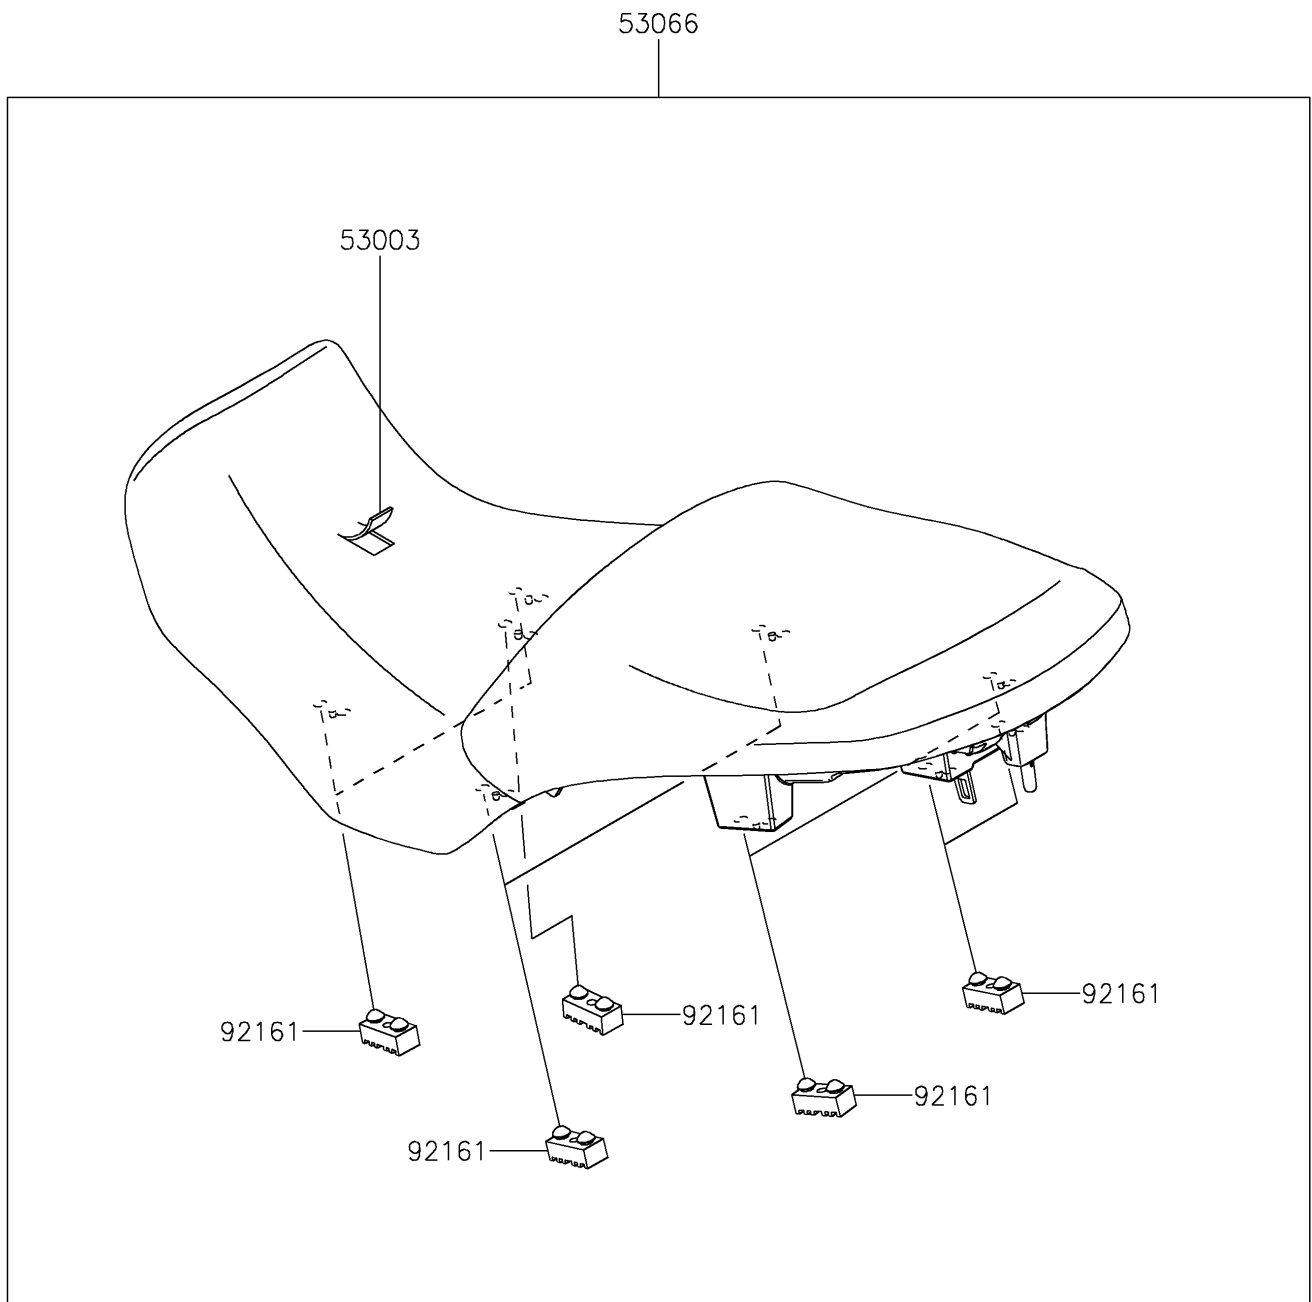

2025 Versys 1100 SE LT ABS PARTS DIAGRAM

Seat

F2510

2025 Versys 1100 SE LT ABS PARTS LIST

Seat

ITEM NAME	PART NUMBER	QUANTITY
LEATHER,BLACK (Ref # 53003)	53003-0590-MA	1
SEAT-ASSY,BLACK (Ref # 53066)	53066-0777-MA	1
DAMPER,SEAT (Ref # 92161)	92161-0050	9