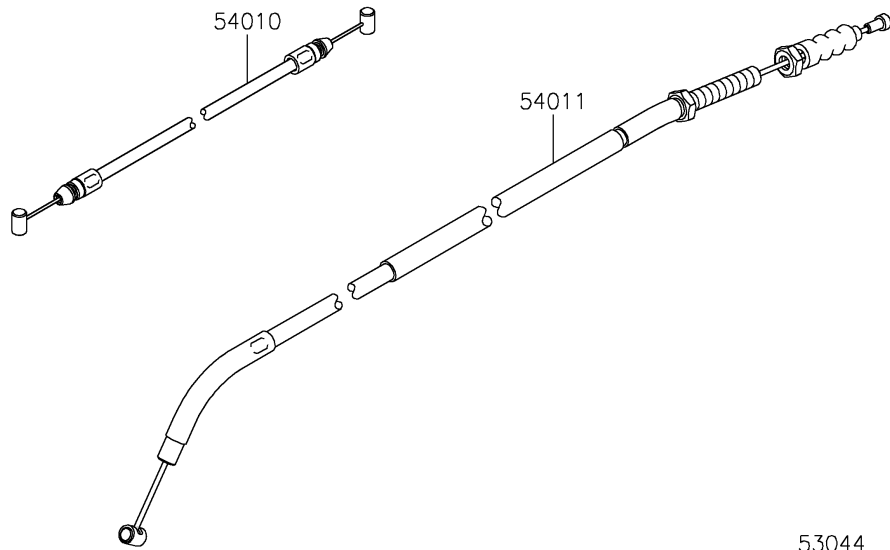

2025 Versys 1100 SE LT ABS PARTS DIAGRAM

Cables

F2540

2025 Versys 1100 SE LT ABS PARTS LIST

Cables

| ITEM NAME | PART NUMBER | QUANTITY |
|--------------------------------|-------------|----------|
| TRIM,L=20 (Ref # 53044) | 53044-0021 | 1 |
| CABLE,SEAT LOCK (Ref # 54010) | 54010-0029 | 1 |
| CABLE-CLUTCH (Ref # 54011) | 54011-0594 | 1 |
| CLAMP,BRAKE HOSE (Ref # 92171) | 92171-0316 | 2 |