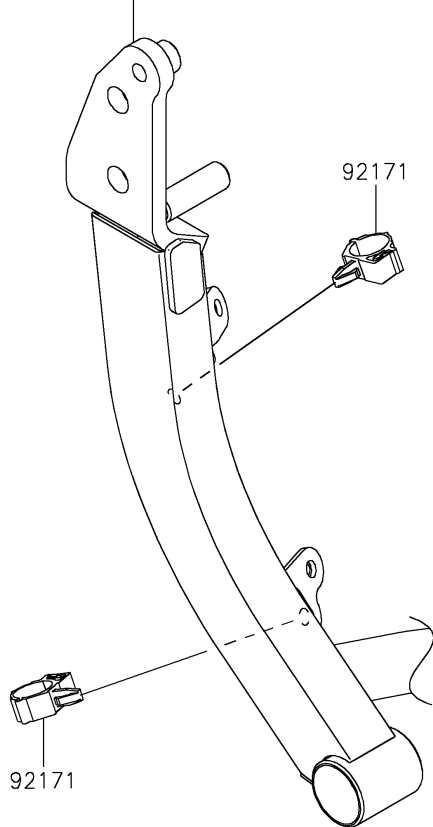

2025 Versys 1100 SE LT ABS PARTS DIAGRAM

Cables

F2540

Ref.Engine Mount

53044

Ref. Frame

2025 Versys 1100 SE LT ABS PARTS LIST

Cables

ITEM NAME	PART NUMBER	QUANTITY
TRIM,L=20 (Ref # 53044)	53044-0021	1
CABLE,SEAT LOCK (Ref # 54010)	54010-0029	1
CABLE-CLUTCH (Ref # 54011)	54011-0594	1
CLAMP,BRAKE HOSE (Ref # 92171)	92171-0316	2