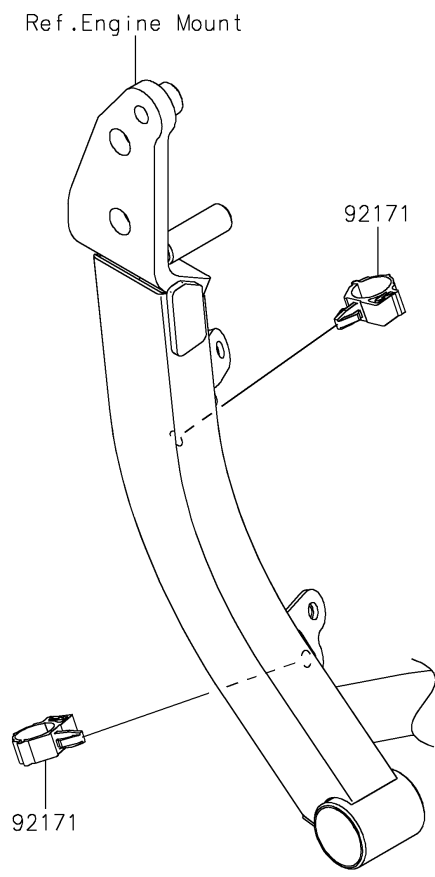

2025 Versys 1100 SE LT ABS PARTS DIAGRAM

Cables

F2540

2025 Versys 1100 SE LT ABS PARTS LIST

Cables

| ITEM NAME | PART NUMBER | QUANTITY |
|--------------------------------|-------------|----------|
| TRIM,L=20 (Ref # 53044) | 53044-0021 | 1 |
| CABLE,SEAT LOCK (Ref # 54010) | 54010-0029 | 1 |
| CABLE-CLUTCH (Ref # 54011) | 54011-0594 | 1 |
| CLAMP,BRAKE HOSE (Ref # 92171) | 92171-0316 | 2 |