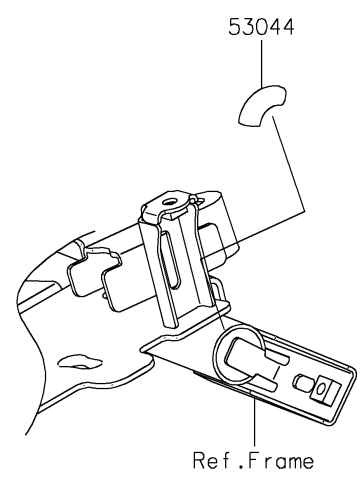

2025 Versys 1100 SE LT ABS PARTS DIAGRAM

Cables

F2540

2025 Versys 1100 SE LT ABS PARTS LIST

Cables

| ITEM NAME | PART NUMBER | QUANTITY |
|--------------------------------|-------------|----------|
| TRIM,L=20 (Ref # 53044) | 53044-0021 | 1 |
| CABLE,SEAT LOCK (Ref # 54010) | 54010-0029 | 1 |
| CABLE-CLUTCH (Ref # 54011) | 54011-0594 | 1 |
| CLAMP,BRAKE HOSE (Ref # 92171) | 92171-0316 | 2 |