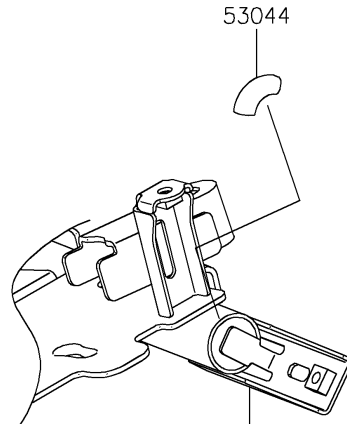

2025 Versys 1100 SE LT ABS PARTS DIAGRAM

Cables

F2540

Ref.Engine Mount

53044

Ref. Frame

2025 Versys 1100 SE LT ABS PARTS LIST

Cables

ITEM NAME	PART NUMBER	QUANTITY
TRIM,L=20 (Ref # 53044)	53044-0021	1
CABLE,SEAT LOCK (Ref # 54010)	54010-0029	1
CABLE-CLUTCH (Ref # 54011)	54011-0594	1
CLAMP,BRAKE HOSE (Ref # 92171)	92171-0316	2