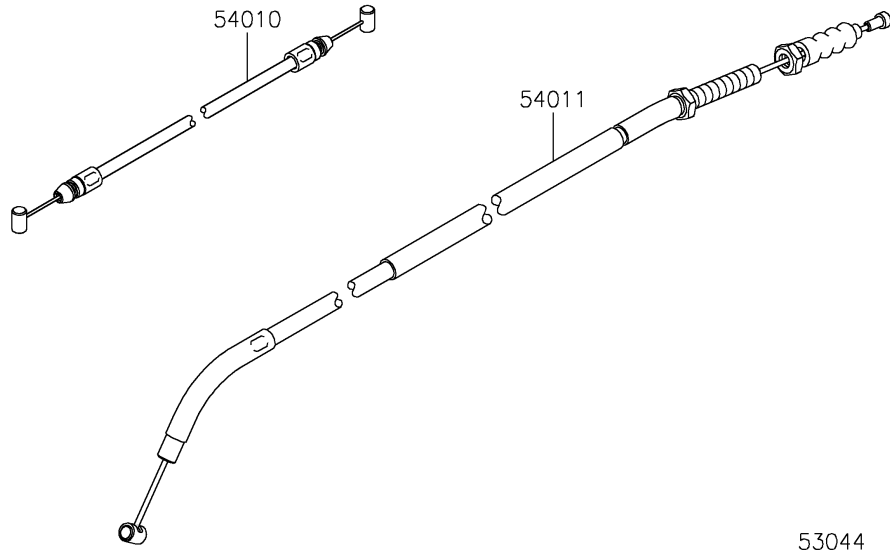

2025 Versys 1100 SE LT ABS PARTS DIAGRAM

Cables

F2540

Ref.Engine Mount

53044

Ref. Frame

2025 Versys 1100 SE LT ABS PARTS LIST

Cables

ITEM NAME	PART NUMBER	QUANTITY
TRIM,L=20 (Ref # 53044)	53044-0021	1
CABLE,SEAT LOCK (Ref # 54010)	54010-0029	1
CABLE-CLUTCH (Ref # 54011)	54011-0594	1
CLAMP,BRAKE HOSE (Ref # 92171)	92171-0316	2