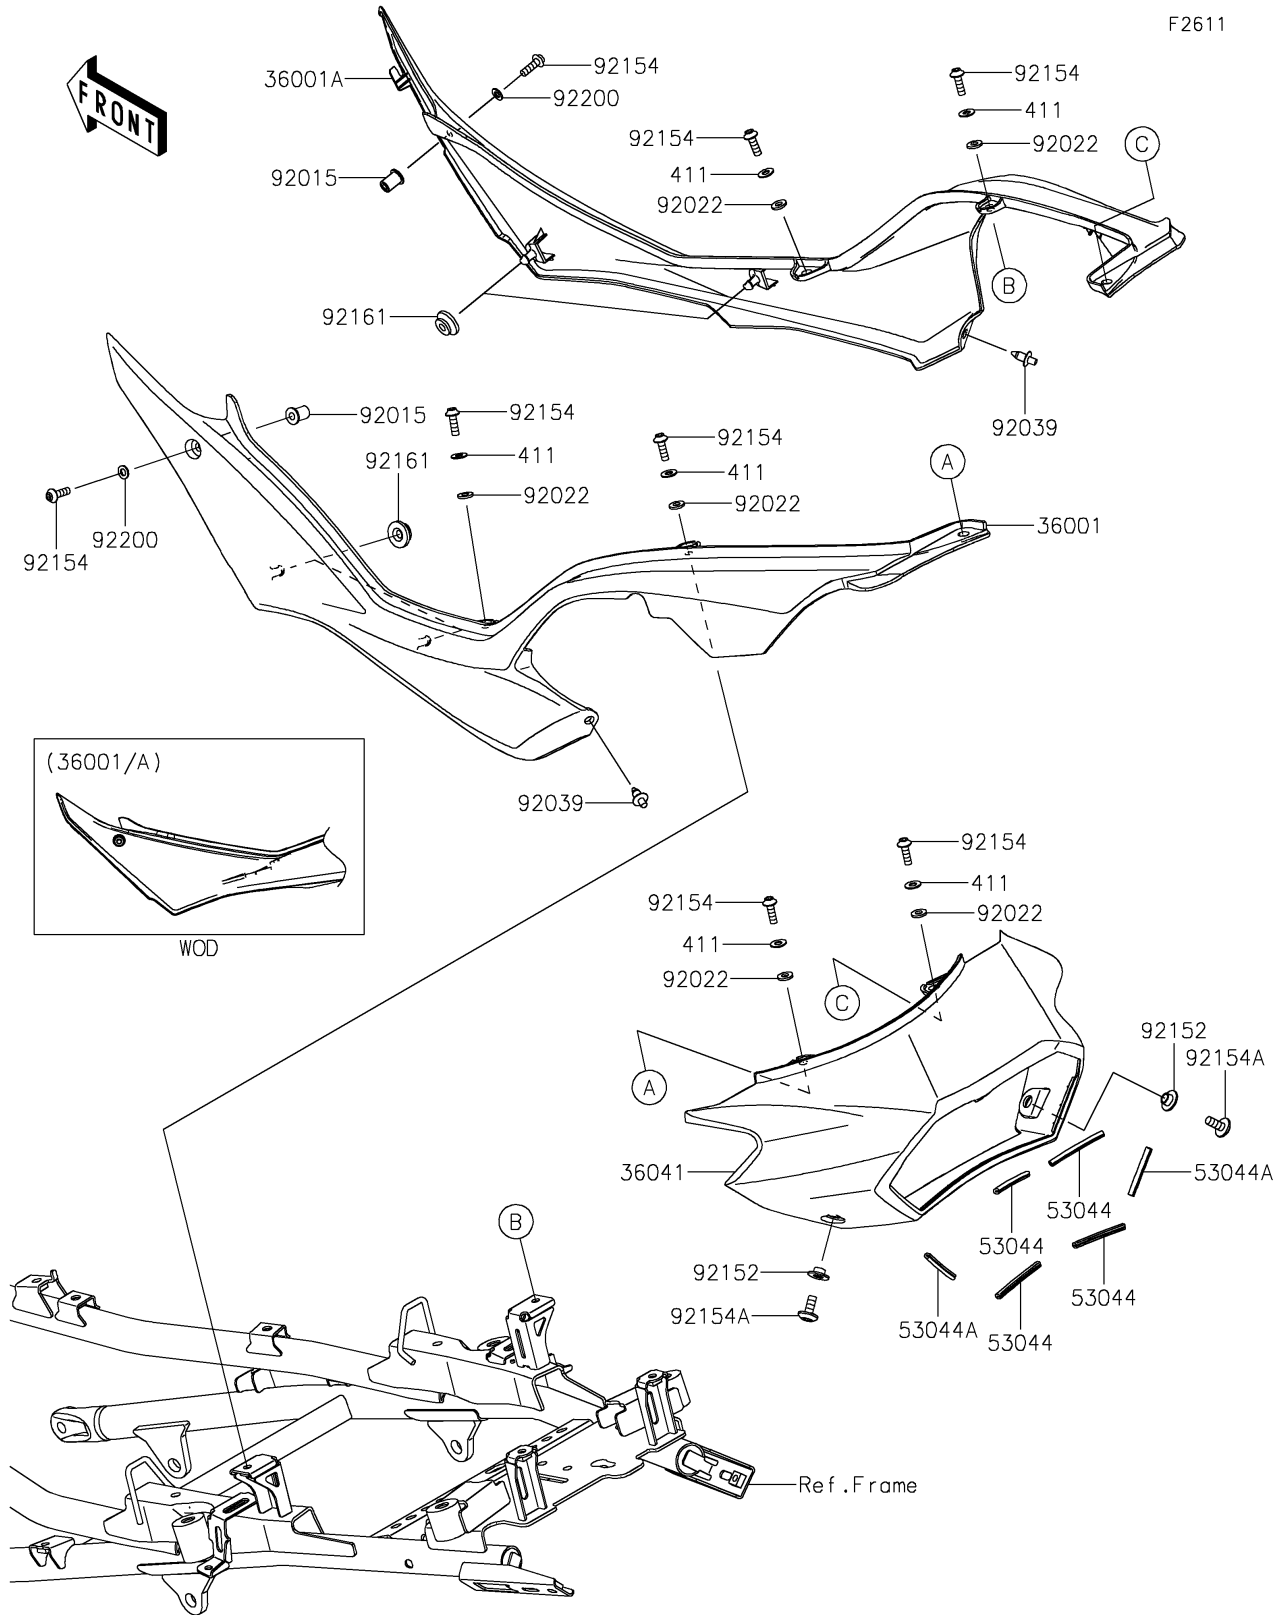

# 2025 Versys 1100 SE LT ABS PARTS DIAGRAM

Side Covers

F2611

## 2025 Versys 1100 SE LT ABS PARTS LIST

### Side Covers

ITEM NAME	PART NUMBER	QUANTITY
COVER-SIDE,LH,M.D.BLACK (Ref # 36001)	36001-0689-J03	1
COVER-SIDE,RH,M.D.BLACK (Ref # 36001A)	36001-0690-J03	1
COVER-TAIL (Ref # 36041)	36041-0048	1
TRIM,48MM (Ref # 53044)	53044-0643	4
TRIM,38MM (Ref # 53044A)	53044-0660	2
NUT,WELL,5MM (Ref # 92015)	92015-1757	2
WASHER,NYLON,5.3X11.5X1.5 (Ref # 92022)	92022-1521	6
RIVET (Ref # 92039)	92039-0068	2
COLLAR (Ref # 92152)	92152-0718	2
BOLT,SOCKET,5X16 (Ref # 92154)	92154-0209	8
BOLT,SOCKET,6X14 (Ref # 92154A)	92154-0907	2
DAMPER (Ref # 92161)	92161-1531	4
WASHER,5.2X10X1.0 (Ref # 92200)	92200-1820	2
WASHER-PLAIN,5MM (Ref # 411)	411AA0500	6