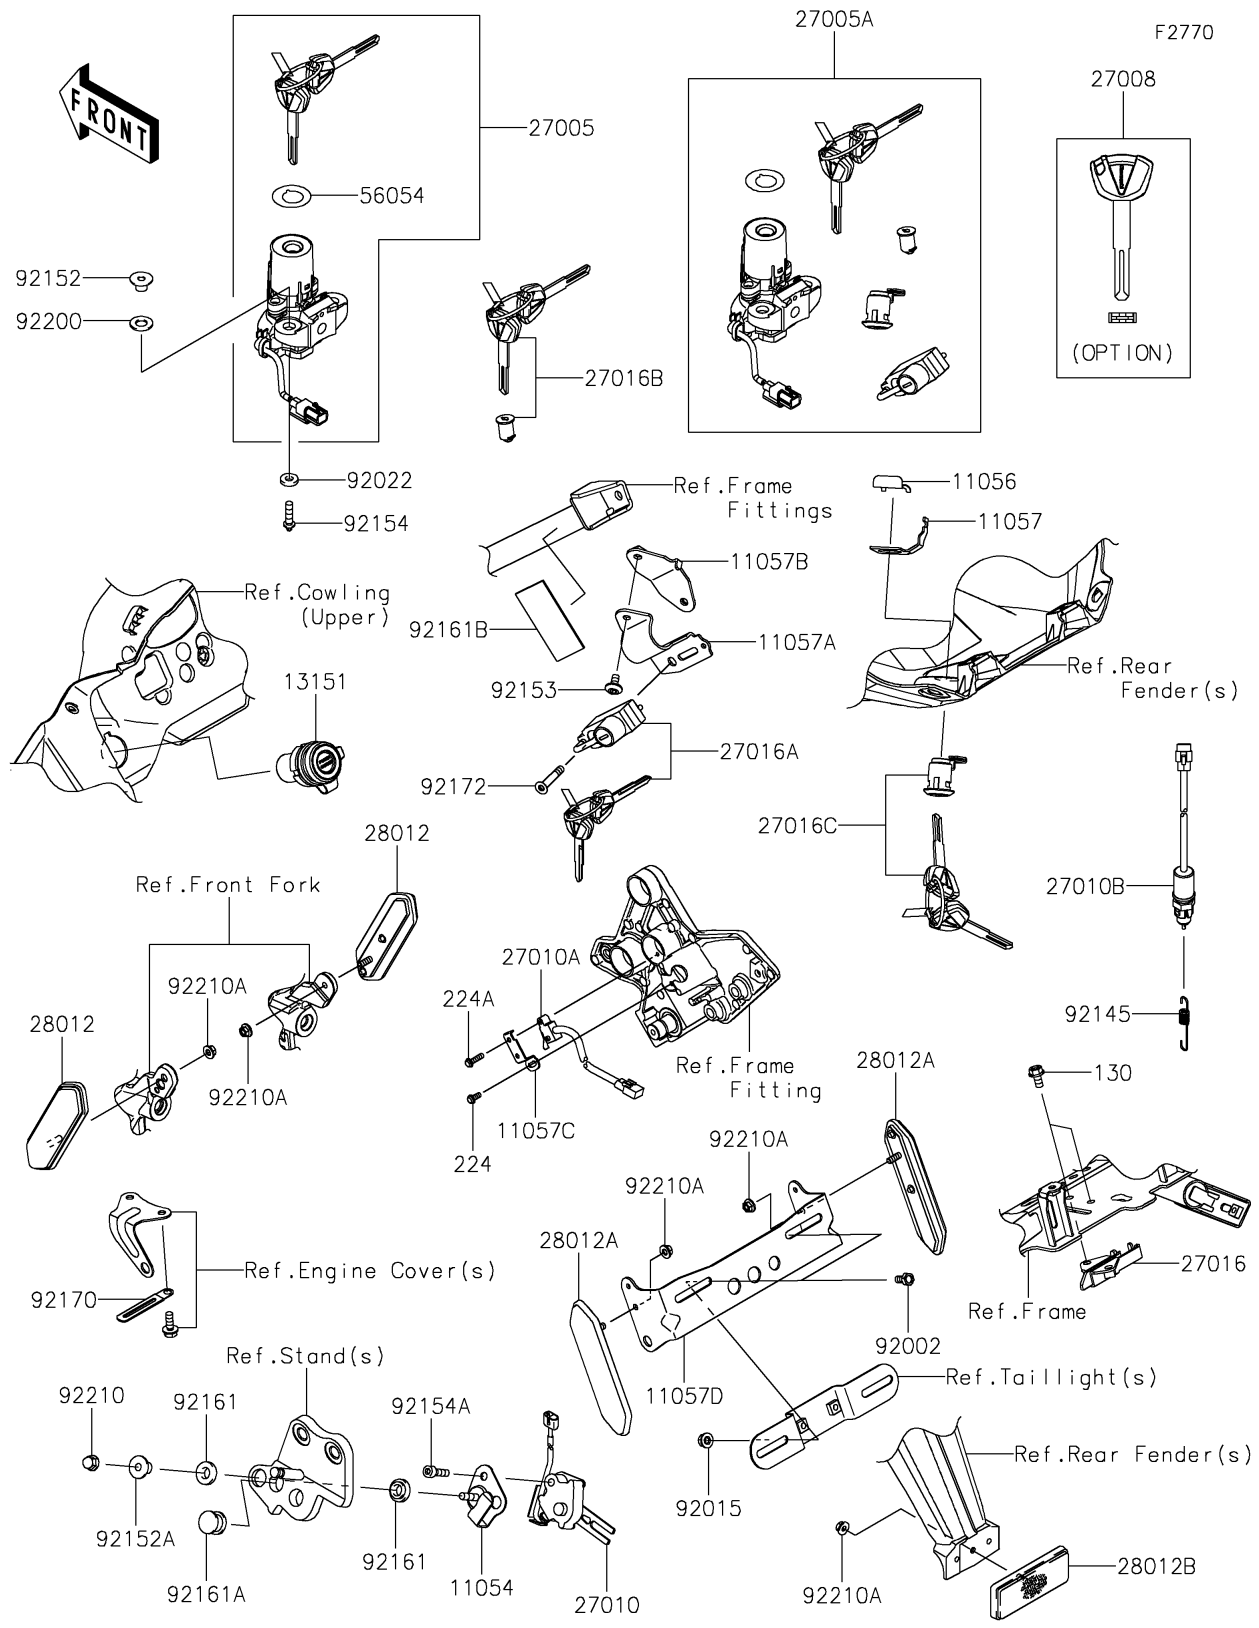

2025 Versys 1100 SE LT ABS PARTS DIAGRAM

Ignition Switch