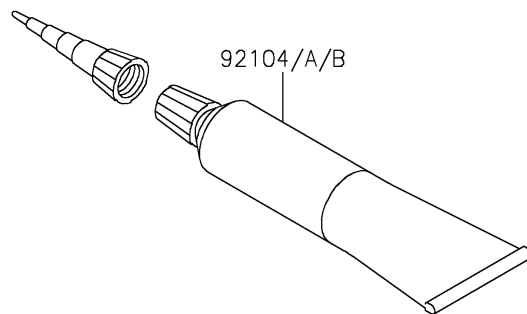

# 2025 Versys 1100 SE LT ABS PARTS DIAGRAM

Owner's Tools

F2810

### Owner's Tools

ITEM NAME	PART NUMBER	QUANTITY
TOOL-KIT (Ref # 56007)	56007-0211	1
BAG,TOOL (Ref # 56008)	56008-1075	1
GASKET-LIQUID,TB1211F,CLEAR (Ref # 92104)	92104-0004	1
GASKET-LIQUID,TB1216B,BLACK (Ref # 92104A)	92104-1064	1
GASKET-LIQUID,TB1207B,BLACK (Ref # 92104B)	92104-2068	1
GRIP-SCREW DRIVER (Ref # 92106)	92106-1001	1
TOOL-DRIVER,#2PHILLIPS&SLOT (Ref # 92107)	92107-1051	1
TOOL-WRENCH,OPEN END,12X14 (Ref # 92110)	92110-0019	1
TOOL-WRENCH,ALLEN,5MM (Ref # 92110A)	92110-1015	1
TOOL-WRENCH,BOX,8&10MM (Ref # 92110B)	92110-1160	1
TOOL-WRENCH,ALLEN,4MM (Ref # 92110C)	92110-3703	1