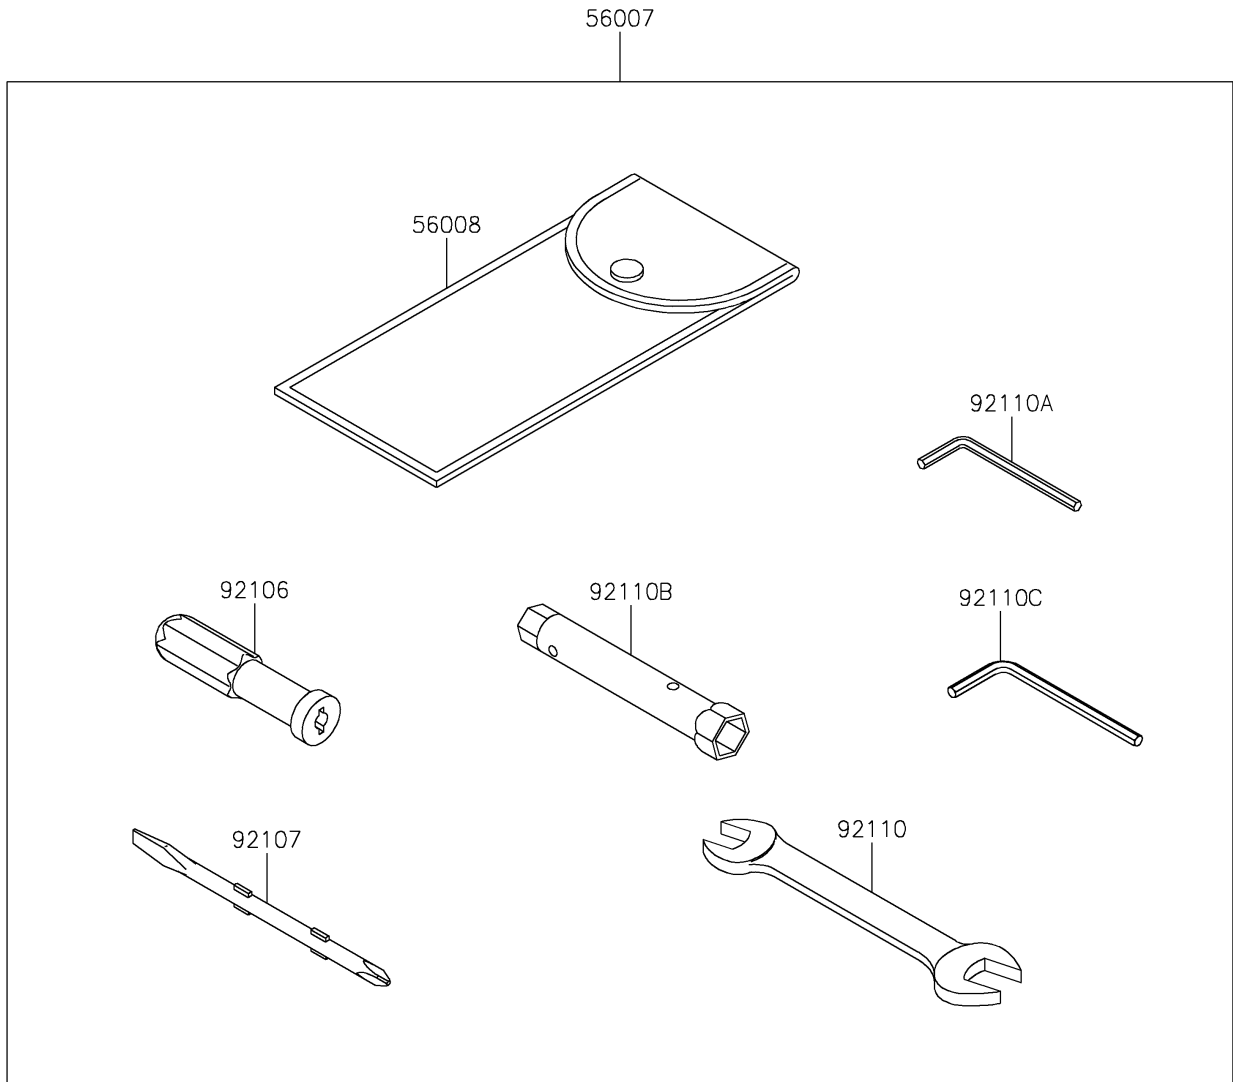

# 2025 Versys 1100 SE LT ABS PARTS DIAGRAM

Owner's Tools

F2810

## 2025 Versys 1100 SE LT ABS PARTS LIST

### Owner's Tools

ITEM NAME	PART NUMBER	QUANTITY
TOOL-KIT (Ref # 56007)	56007-0211	1
BAG,TOOL (Ref # 56008)	56008-1075	1
GASKET-LIQUID,TB1211F,CLEAR (Ref # 92104)	92104-0004	1
GASKET-LIQUID,TB1216B,BLACK (Ref # 92104A)	92104-1064	1
GASKET-LIQUID,TB1207B,BLACK (Ref # 92104B)	92104-2068	1
GRIP-SCREW DRIVER (Ref # 92106)	92106-1001	1
TOOL-DRIVER,#2PHILLIPS&SLOT (Ref # 92107)	92107-1051	1
TOOL-WRENCH,OPEN END,12X14 (Ref # 92110)	92110-0019	1
TOOL-WRENCH,ALLEN,5MM (Ref # 92110A)	92110-1015	1
TOOL-WRENCH,BOX,8&10MM (Ref # 92110B)	92110-1160	1
TOOL-WRENCH,ALLEN,4MM (Ref # 92110C)	92110-3703	1