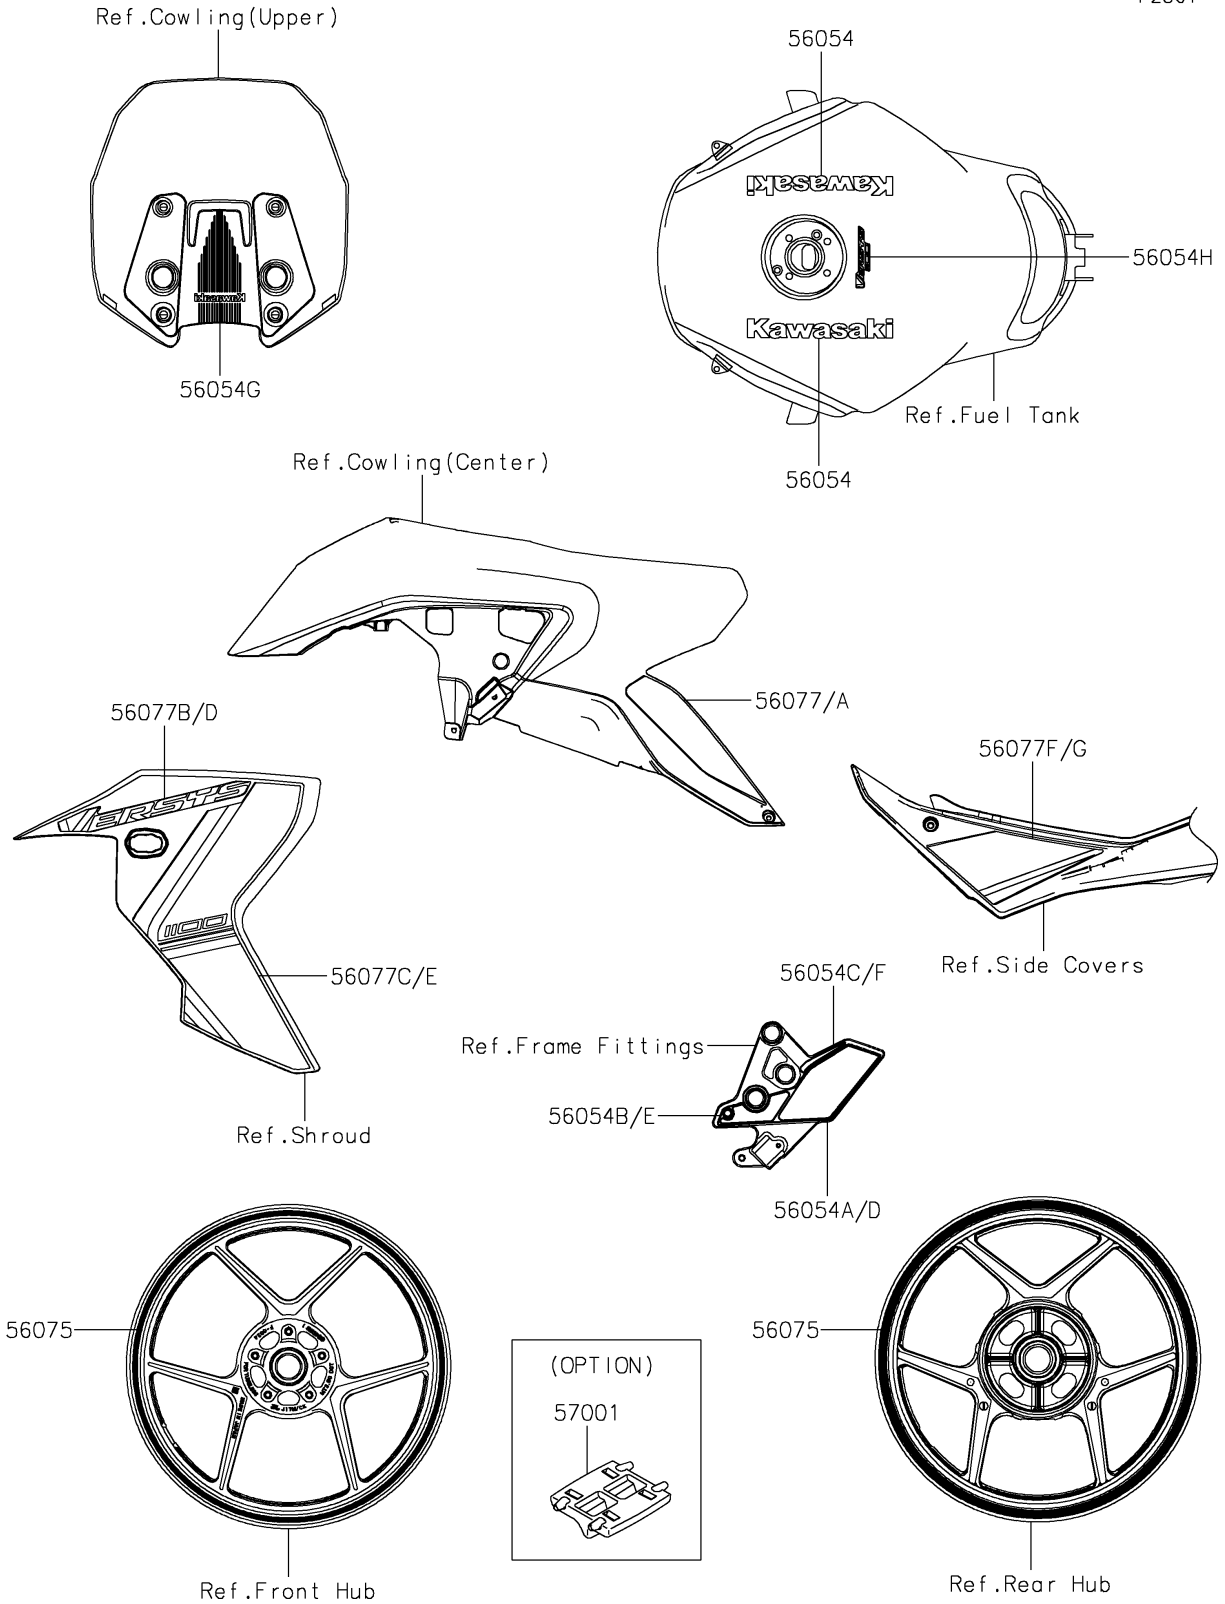

# 2025 Versys 1100 SE LT ABS PARTS DIAGRAM

Decals(Gray)

F2861

## 2025 Versys 1100 SE LT ABS PARTS LIST

Decals(Gray)

| ITEM NAME                                | PART NUMBER | QUANTITY |
|--|-------------|----------|
| MARK,FUEL TANK,KAWASAKI (Ref # 56054)    | 56054-1404  | 2        |
| MARK,STEP STAY,LH,RR (Ref # 56054A)      | 56054-1548  | 1        |
| MARK,STEP STAY,LH,FR (Ref # 56054B)      | 56054-1549  | 1        |
| MARK,STEP STAY,LH,SIDE (Ref # 56054C)    | 56054-1710  | 1        |
| MARK,STEP STAY,RH,RR (Ref # 56054D)      | 56054-1711  | 1        |
| MARK,STEP STAY,RH,FR (Ref # 56054E)      | 56054-1712  | 1        |
| MARK,STEP STAY,RH,SIDE (Ref # 56054F)    | 56054-1713  | 1        |
| MARK,WINDSHIELD,KAWASAKI (Ref # 56054G)  | 56054-2185  | 1        |
| MARK,FUEL TANK,VERSYS1100 (Ref # 56054H) | 56054-4336  | 1        |
| PATTERN,WHEEL,GREEN,4X1353 (Ref # 56075) | 56075-1055  | 4        |
| PATTERN,SIDE COWL.,LH (Ref # 56077)      | 56077-2665  | 1        |
| PATTERN,SIDE COWL.,RH (Ref # 56077A)     | 56077-2666  | 1        |
| PATTERN,SHROUD,LH,UPP (Ref # 56077B)     | 56077-2674  | 1        |
| PATTERN,SHROUD,LH,LWR (Ref # 56077C)     | 56077-2675  | 1        |
| PATTERN,SHROUD,RH,UPP (Ref # 56077D)     | 56077-2676  | 1        |
| PATTERN,SHROUD,RH,LWR (Ref # 56077E)     | 56077-2677  | 1        |
| PATTERN,SIDE COVER,LH (Ref # 56077F)     | 56077-2678  | 1        |
| PATTERN,SIDE COVER,RH (Ref # 56077G)     | 56077-2679  | 1        |
| RIM STRIPE APPLICATOR (Ref # 57001)      | 57001-1752  | AR       |