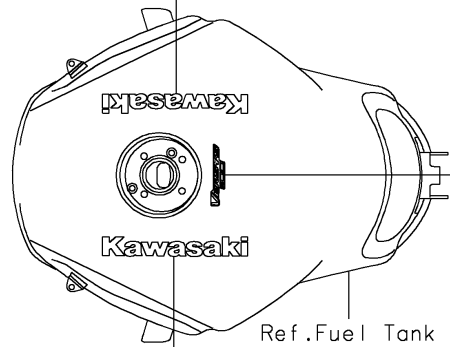

2025 Versys 1100 SE LT ABS PARTS DIAGRAM

Decals(White)(CN)

F2861A

Ref. Cowling(Upper)

56054G

56054

56054H

Ref. Fuel Tank

56054

Ref. Cowling(Center)

56077G/H

56077/B

56077A/C

Ref. Shroud

56077D/E

Ref. Side Covers