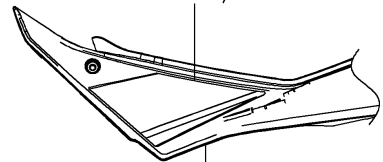

2025 Versys 1100 SE LT ABS PARTS DIAGRAM

Decals(White)(CN)

F2861A

Ref. Cowling(Upper)

56054G

56054

56054H

Ref. Fuel Tank

56054

Ref. Cowling(Center)

56077G/H

56077/B

56077A/C

Ref. Shroud

56077D/E

Ref. Side Covers