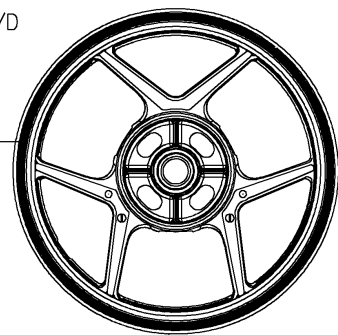

56054

Ref. Cowling(Center)

56077G/H

56077/B

56077A/C

Ref. Shroud

56077D/E

Ref. Side Covers

Ref. Frame Fittings

56054B/E

56054C/F

56054A/D

56077F

Ref. Front Hub

(OPTION)

57001

56077F

Ref. Rear Hub

2025 Versys 1100 SE LT ABS PARTS LIST

Decals(White)(CN)

ITEM NAME	PART NUMBER	QUANTITY
MARK,FUEL TANK,KAWASAKI (Ref # 56054)	56054-1404	2
MARK,STEP STAY,LH,RR (Ref # 56054A)	56054-1548	1
MARK,STEP STAY,LH,FR (Ref # 56054B)	56054-1549	1
MARK,STEP STAY,LH,SIDE (Ref # 56054C)	56054-1710	1
MARK,STEP STAY,RH,RR (Ref # 56054D)	56054-1711	1
MARK,STEP STAY,RH,FR (Ref # 56054E)	56054-1712	1
MARK,STEP STAY,RH,SIDE (Ref # 56054F)	56054-1713	1
MARK,WINDSHIELD,KAWASAKI (Ref # 56054G)	56054-2185	1
MARK,FUEL TANK,VERSYS1100 (Ref # 56054H)	56054-4349	1
PATTERN,SHROUD,LH,UPP (Ref # 56077)	56077-2667	1
PATTERN,SHROUD,LH,LWR (Ref # 56077A)	56077-2668	1
PATTERN,SHROUD,RH,UPP (Ref # 56077B)	56077-2669	1
PATTERN,SHROUD,RH,LWR (Ref # 56077C)	56077-2670	1
PATTERN,SIDE COVER,LH (Ref # 56077D)	56077-2671	1
PATTERN,SIDE COVER,RH (Ref # 56077E)	56077-2672	1
PATTERN,WHEEL,GOLD,4X1350 (Ref # 56077F)	56077-2673	4
PATTERN,SIDE COWL.,LH (Ref # 56077G)	56077-2769	1
PATTERN,SIDE COWL.,RH (Ref # 56077H)	56077-2770	1
RIM STRIPE APPLICATOR (Ref # 57001)	57001-1752	AR