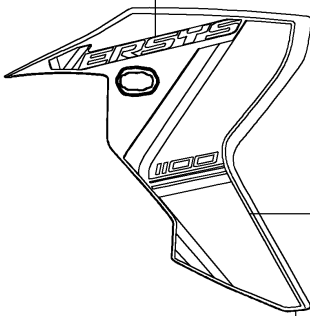

2025 Versys 1100 SE LT ABS PARTS DIAGRAM

Decals(White)(CN)

F2861A

Ref. Cowling(Upper)

56054G

56054

56054H

Ref. Fuel Tank

56054

Ref. Cowling(Center)

56077G/H

56077/B

56077A/C

Ref. Shroud

56077D/E

Ref. Side Covers