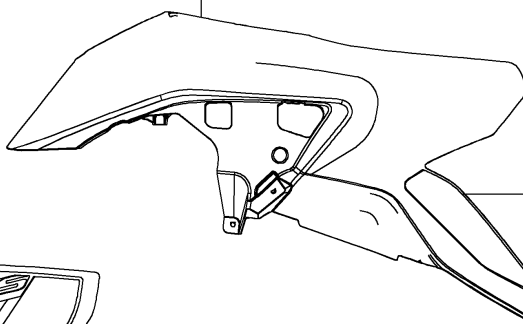

2025 Versys 1100 SE LT ABS PARTS DIAGRAM

Decals(White)(CN)

F2861A

Ref. Cowling(Upper)

56054G

56054

56054H

Ref. Fuel Tank

56054

Ref. Cowling(Center)

56077G/H

56077/B

56077A/C

Ref. Shroud

56077D/E

Ref. Side Covers