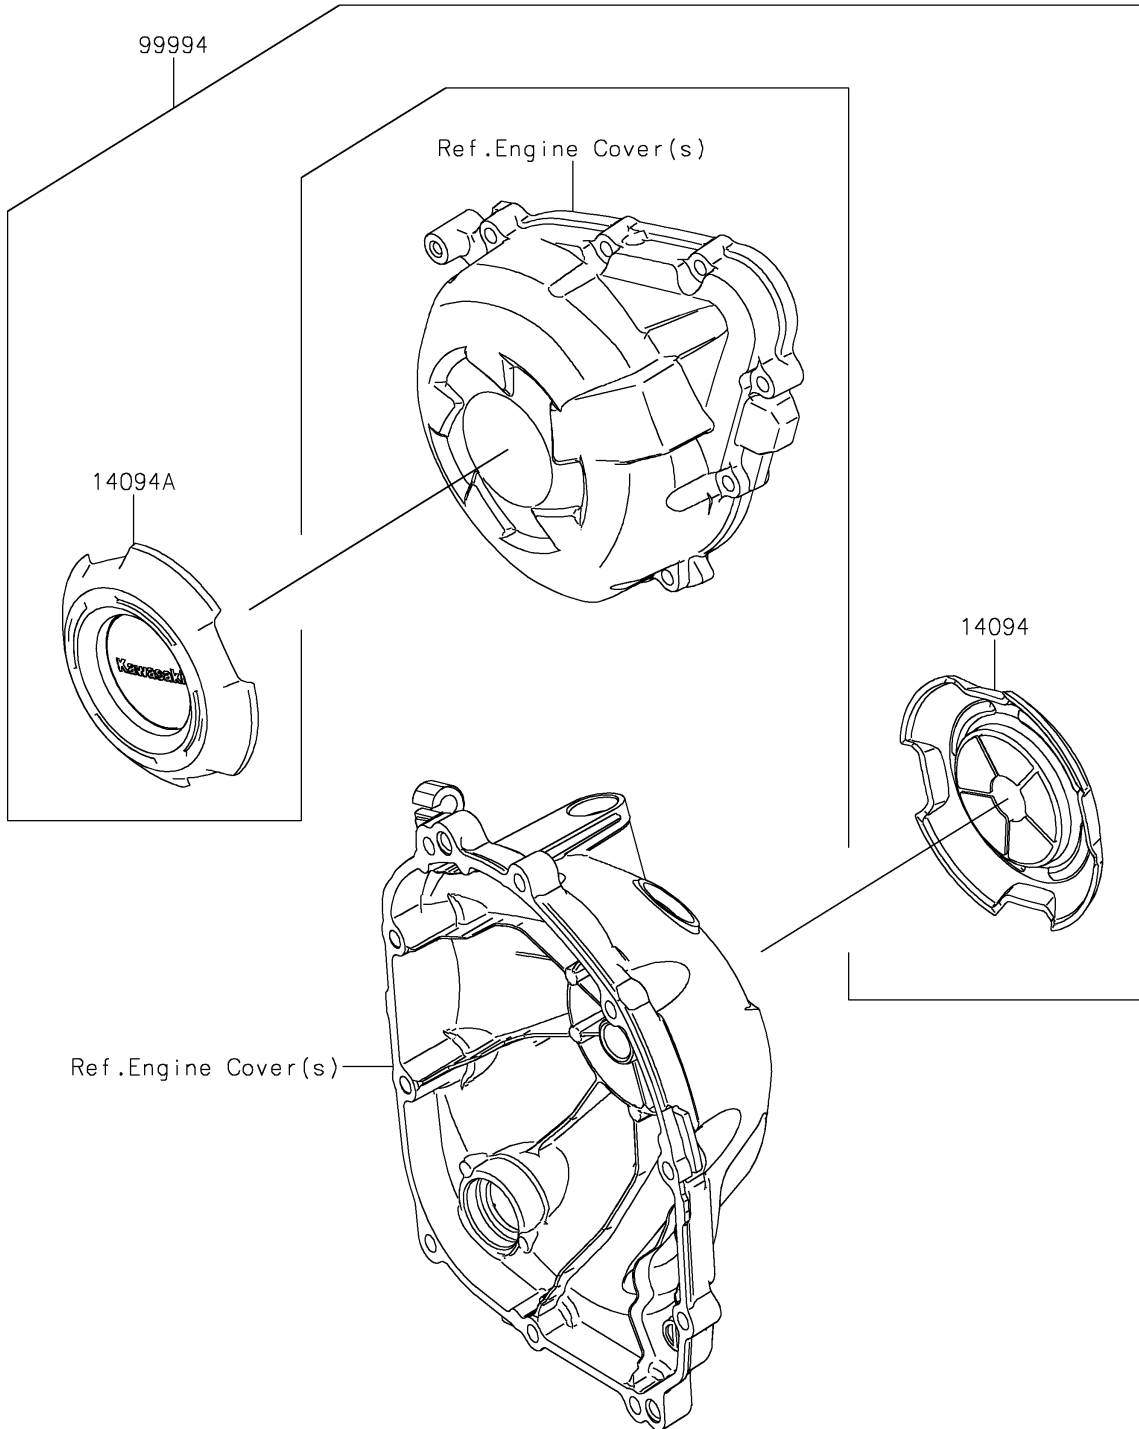

2025 Versys 1100 SE LT ABS PARTS DIAGRAM

Accessory(Crankcase Ring)

F2910

2025 Versys 1100 SE LT ABS PARTS LIST

Accessory(Crankcase Ring)

ITEM NAME	PART NUMBER	QUANTITY
COVER,CLUTCH (Ref # 14094)	14094-0010	1
COVER,GENERATOR (Ref # 14094A)	14094-0011	1
CRANK CASE RING KIT (Ref # 99994)	99994-2043	1