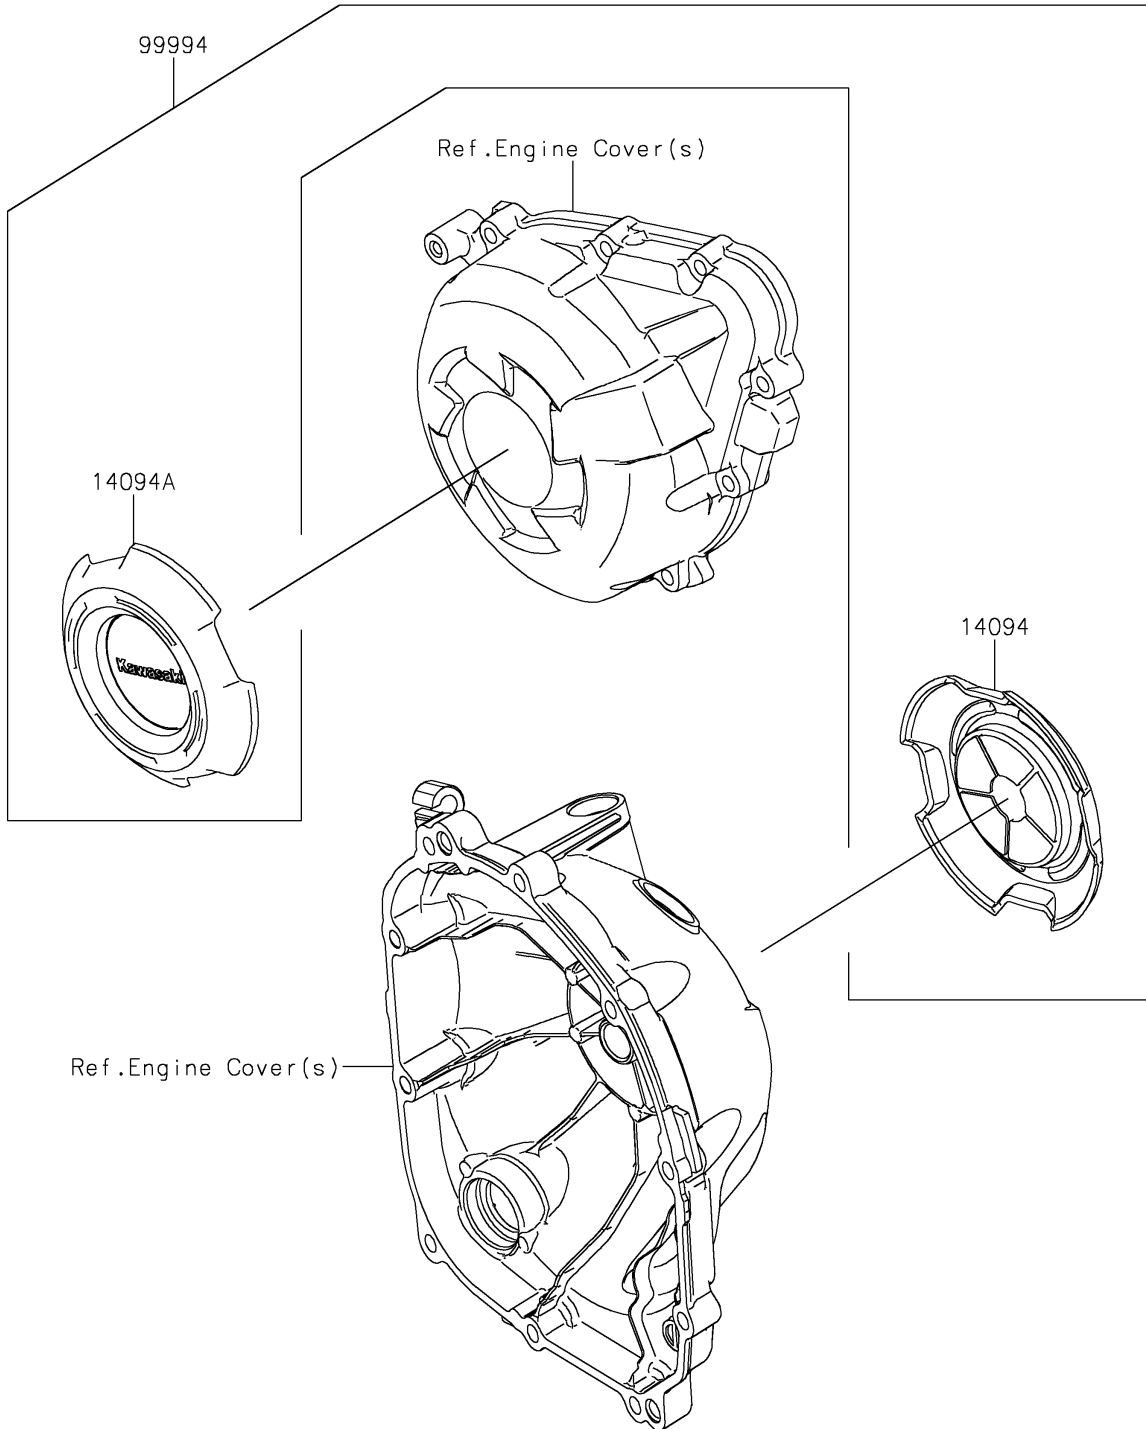

# 2025 Versys 1100 SE LT ABS PARTS DIAGRAM

Accessory(Crankcase Ring)

F2910

## 2025 Versys 1100 SE LT ABS PARTS LIST

Accessory(Crankcase Ring)

ITEM NAME	PART NUMBER	QUANTITY
COVER,CLUTCH (Ref # 14094)	14094-0010	1
COVER,GENERATOR (Ref # 14094A)	14094-0011	1
CRANK CASE RING KIT (Ref # 99994)	99994-2043	1