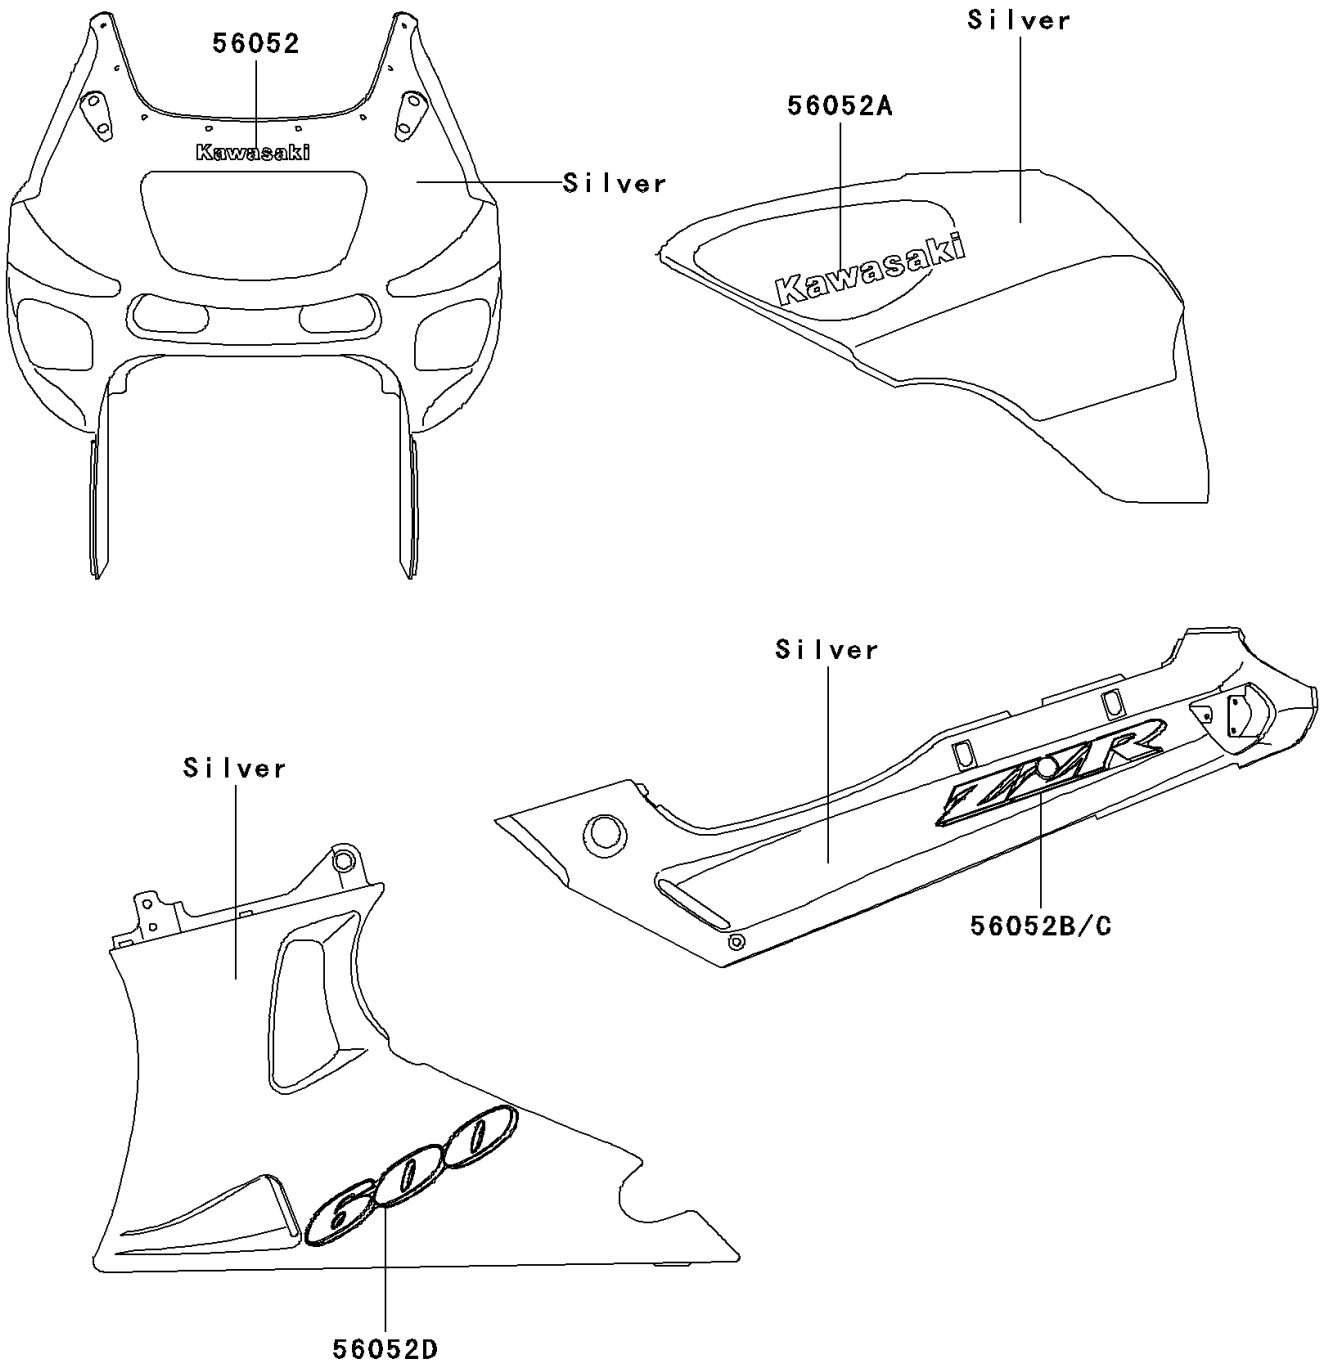

2003 ZZR600 PARTS DIAGRAM

Decals(Silver)(E11)(CN)

F2861D

2003 ZZR600 PARTS LIST

Decals(Silver)(E11)(CN)

ITEM NAME	PART NUMBER	QUANTITY
MARK,UPP COWLING,KAWASAKI (Ref # 56052)	56052-1606	1
MARK,FUEL TANK,KAWASAKI (Ref # 56052A)	56052-1887	2
MARK,SEAT COVER,LH,ZZR (Ref # 56052B)	56052-1888	1
MARK,SEAT COVER,RH,ZZR (Ref # 56052C)	56052-1889	1
MARK,LWR COWLING,600 (Ref # 56052D)	56052-1890	2