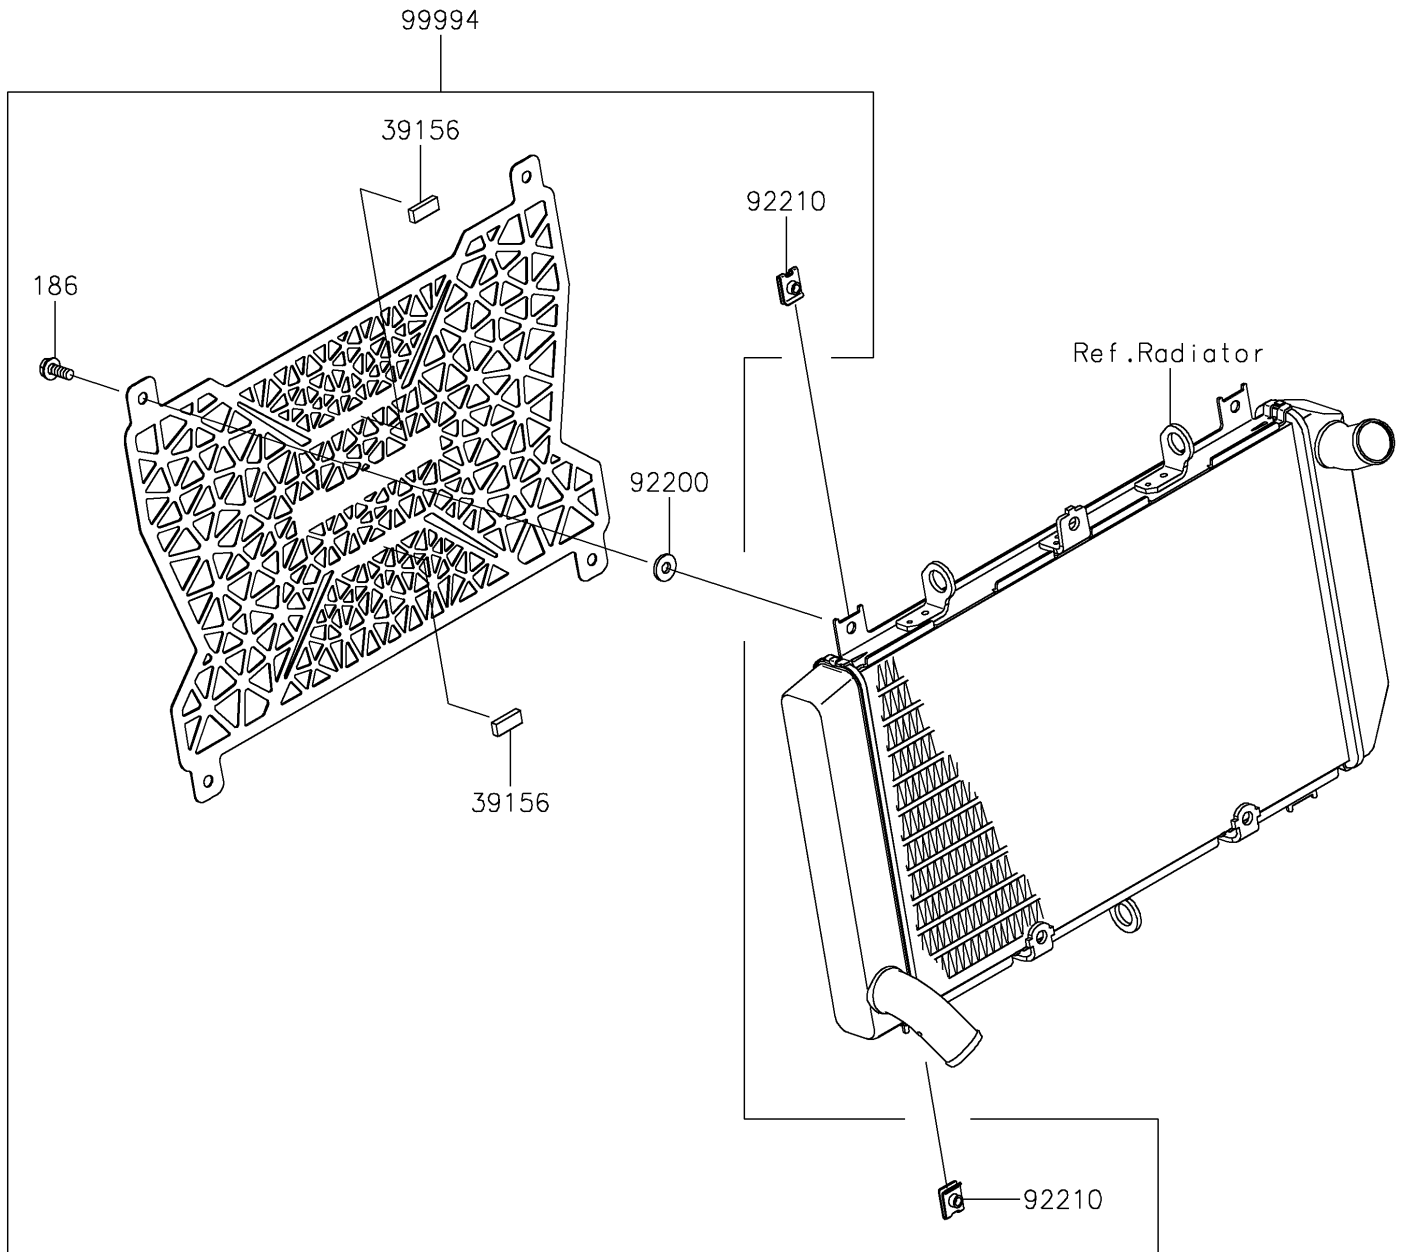

# 2025 Versys 1100 SE LT ABS PARTS DIAGRAM

Accessory(Radiator Trim)

F2910A

# 2025 Versys 1100 SE LT ABS PARTS LIST

Accessory(Radiator Trim)

ITEM NAME	PART NUMBER	QUANTITY
PAD (Ref # 39156)	39156-2939	2
WASHER,6.5X16X2 (Ref # 92200)	92200-0312	4
NUT (Ref # 92210)	92210-1518	4
RADIATOR TRIM (Ref # 99994)	99994-2179	1
BOLT-UPSET-WP (Ref # 186)	186BA0616	4