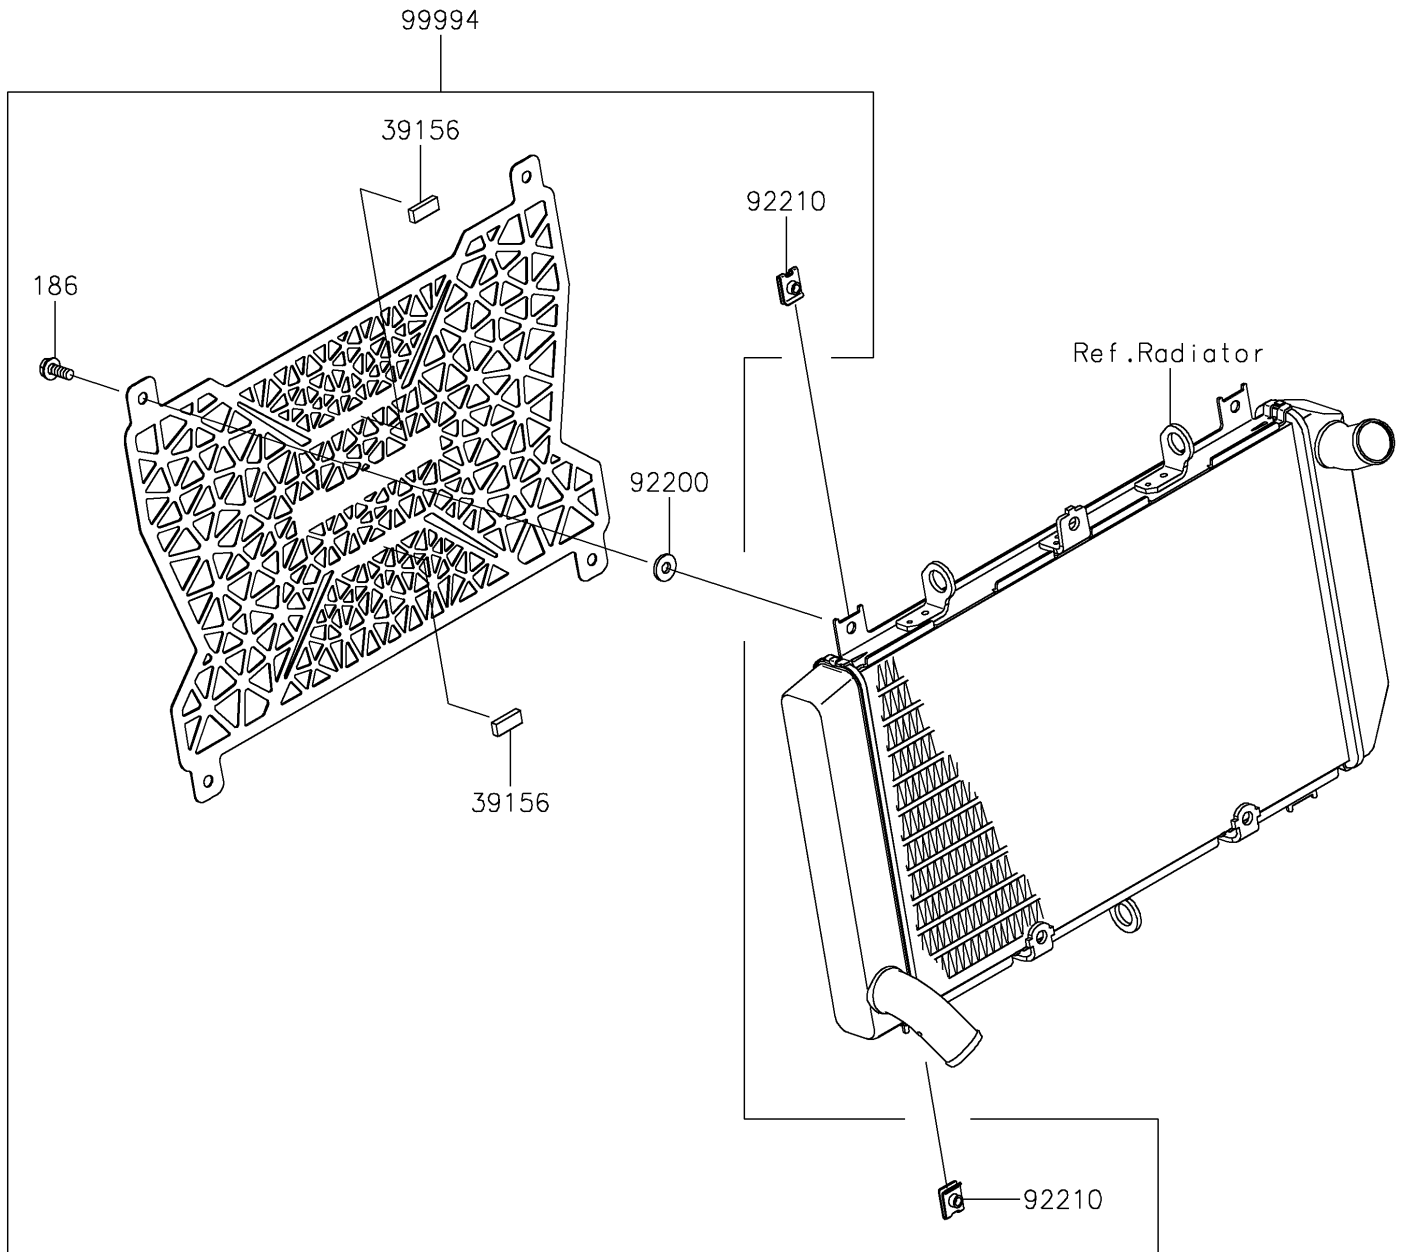

# 2025 Versys 1100 SE LT ABS PARTS DIAGRAM

Accessory(Radiator Trim)

F2910A

## 2025 Versys 1100 SE LT ABS PARTS LIST

Accessory(Radiator Trim)

ITEM NAME	PART NUMBER	QUANTITY
PAD (Ref # 39156)	39156-2939	2
WASHER,6.5X16X2 (Ref # 92200)	92200-0312	4
NUT (Ref # 92210)	92210-1518	4
RADIATOR TRIM (Ref # 99994)	99994-2179	1
BOLT-UPSET-WP (Ref # 186)	186BA0616	4