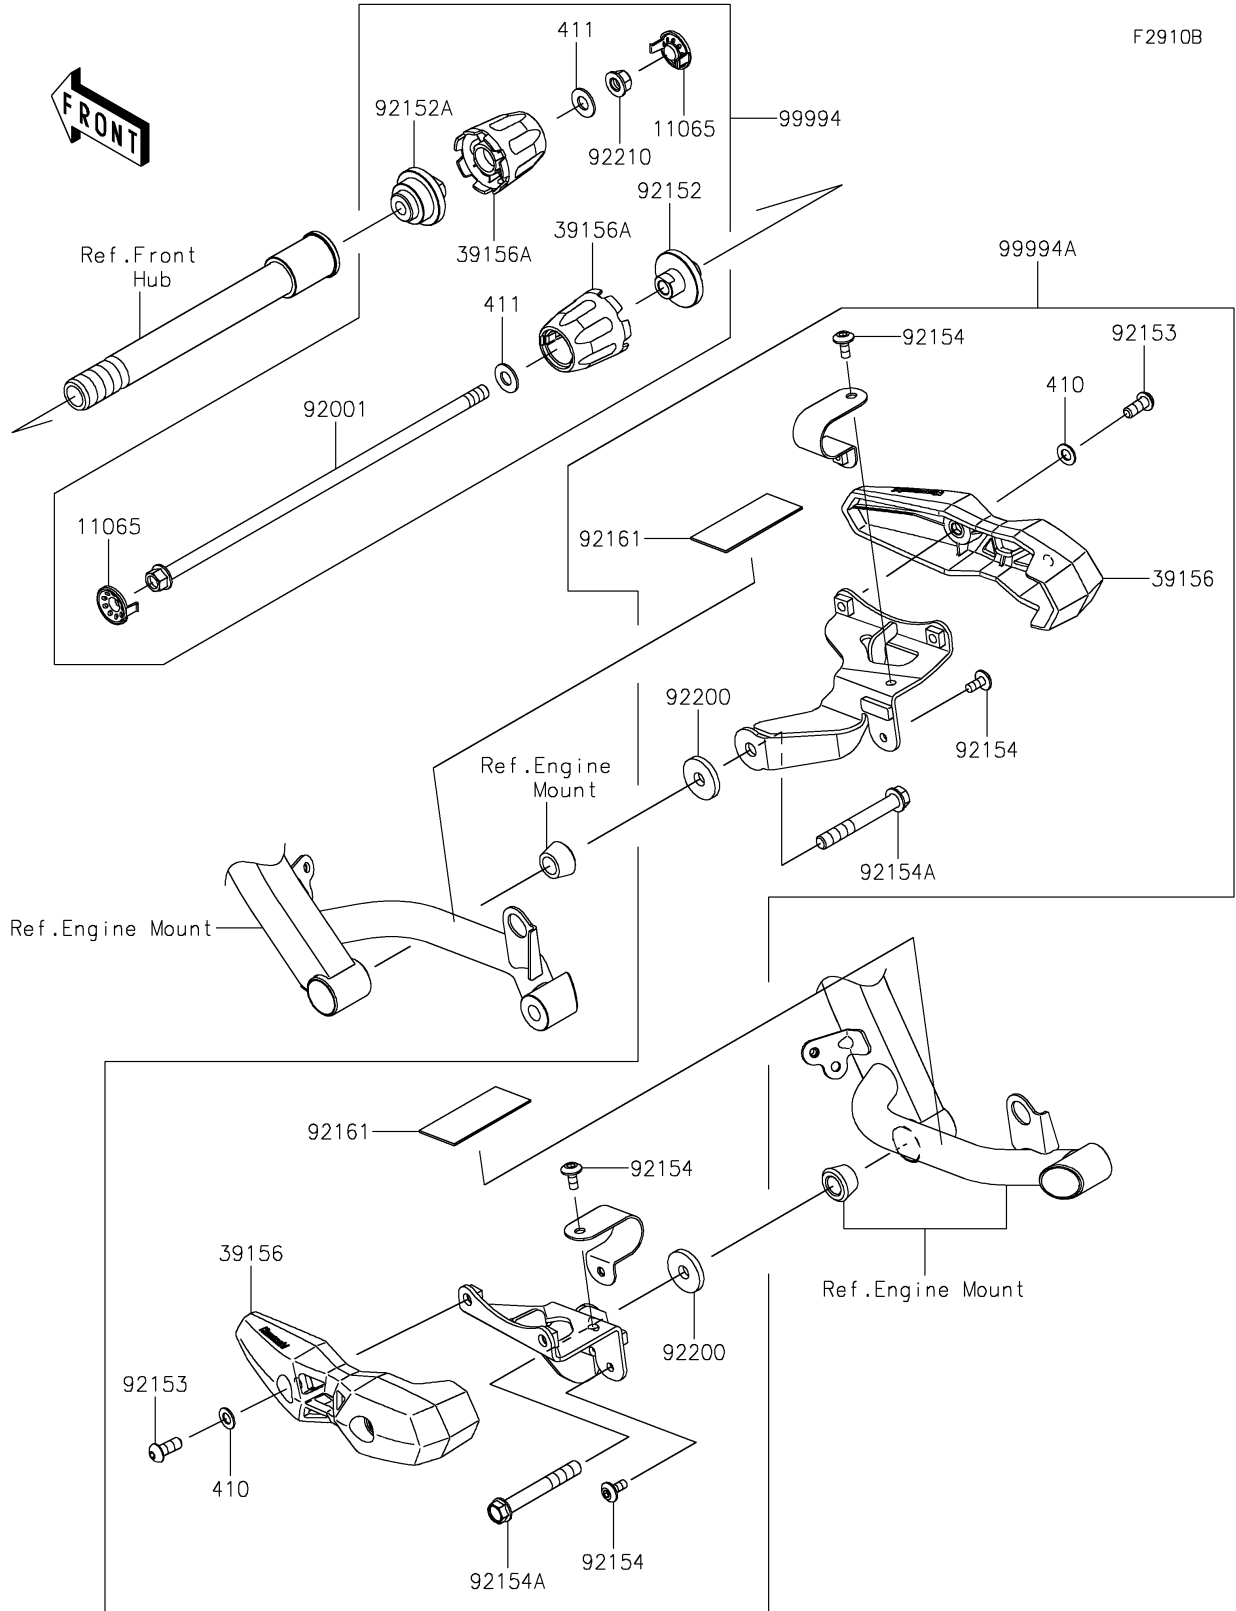

# 2025 Versys 1100 SE LT ABS PARTS DIAGRAM

Accessory(Slider)

## 2025 Versys 1100 SE LT ABS PARTS LIST

Accessory(Slider)

ITEM NAME	PART NUMBER	QUANTITY
CAP,B.SILVER (Ref # 11065)	11065-1313-54N	2
PAD,SLIDER (Ref # 39156)	39156-1818	2
PAD,AXLE SLIDER (Ref # 39156A)	39156-2212	2
BOLT,FLANGED,10X325 (Ref # 92001)	92001-1654	1
COLLAR,LH (Ref # 92152)	92152-2502	1
COLLAR,RH (Ref # 92152A)	92152-2511	1
BOLT,SOCKET,8X20 (Ref # 92153)	92153-0912	4
BOLT,SOCKET,6X14 (Ref # 92154)	92154-0907	4
BOLT,FLANGED,10X75 (Ref # 92154A)	92154-1923	2
DAMPER,36X77X1.5 (Ref # 92161)	92161-1721	2
WASHER,10.2X32X4.5 (Ref # 92200)	92200-1785	2
NUT,LOCK,FLANGED,10MM (Ref # 92210)	92210-1139	1
FRONT AXLE SLIDER (Ref # 99994)	99994-1134	1
FRAME SLIDER (Ref # 99994A)	99994-1139	1
WASHER-PLAIN-SMALL,8MM,BLACK (Ref # 410)	410AB0800	4
WASHER-PLAIN,10MM (Ref # 411)	411AA1000	2