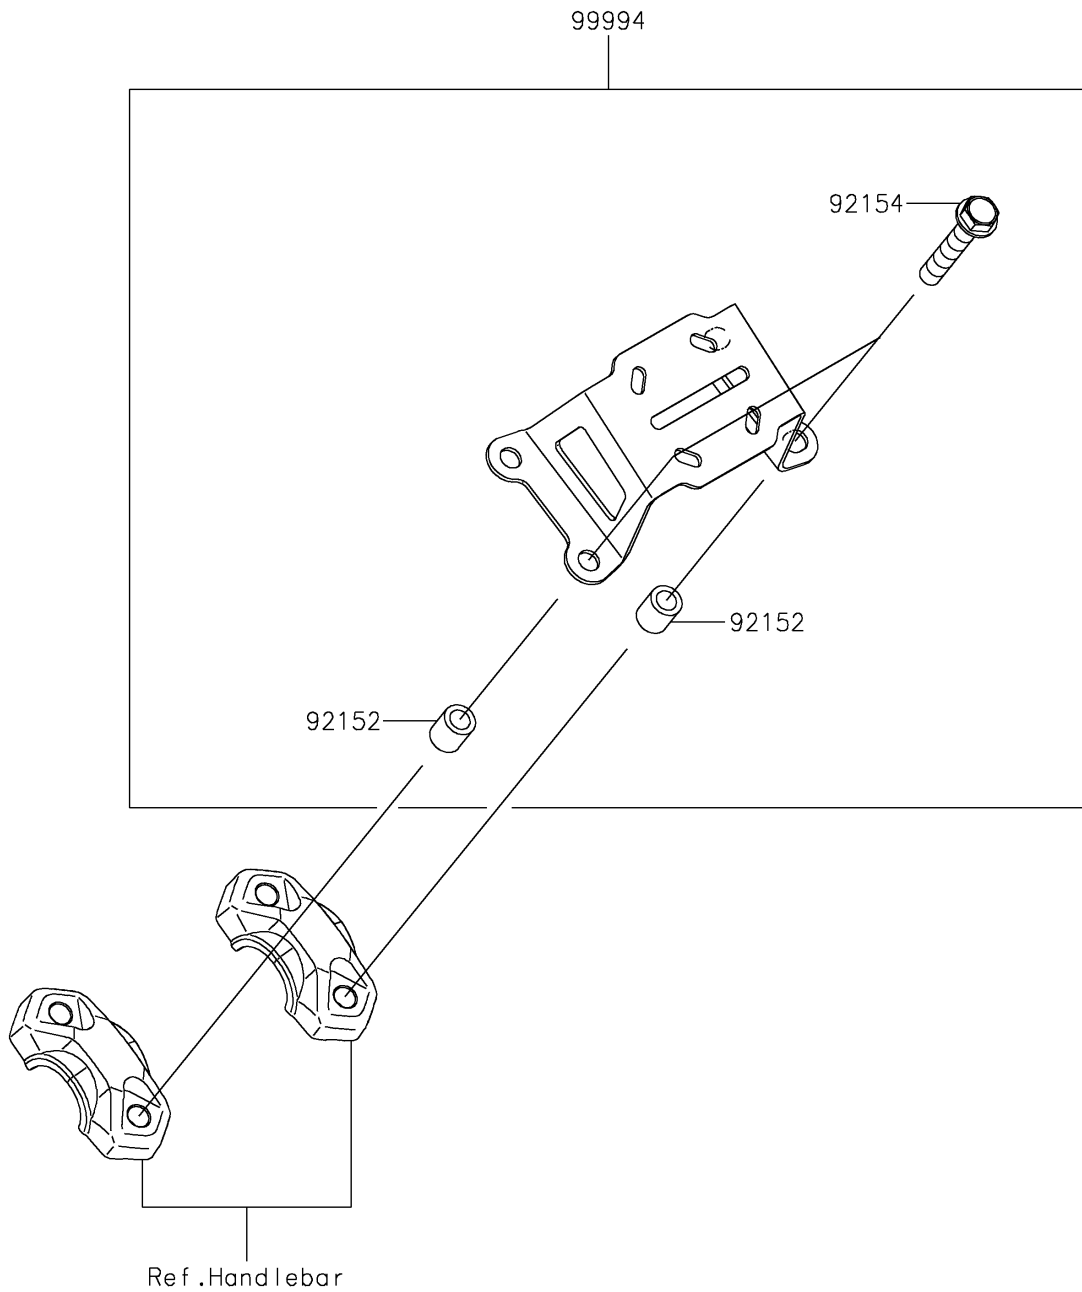

# 2025 Versys 1100 SE LT ABS PARTS DIAGRAM

Accessory(GPS Navi Bracket)

F2910C

## 2025 Versys 1100 SE LT ABS PARTS LIST

Accessory(GPS Navi Bracket)

ITEM NAME	PART NUMBER	QUANTITY
COLLAR,8.1X12.5X14 (Ref # 92152)	92152-2215	4
BOLT,FLANGED,8X45 (Ref # 92154)	92154-1706	4
KIT-ACCESSORY,GPS NAVI BRACKET (Ref # 99994)	99994-0973	1