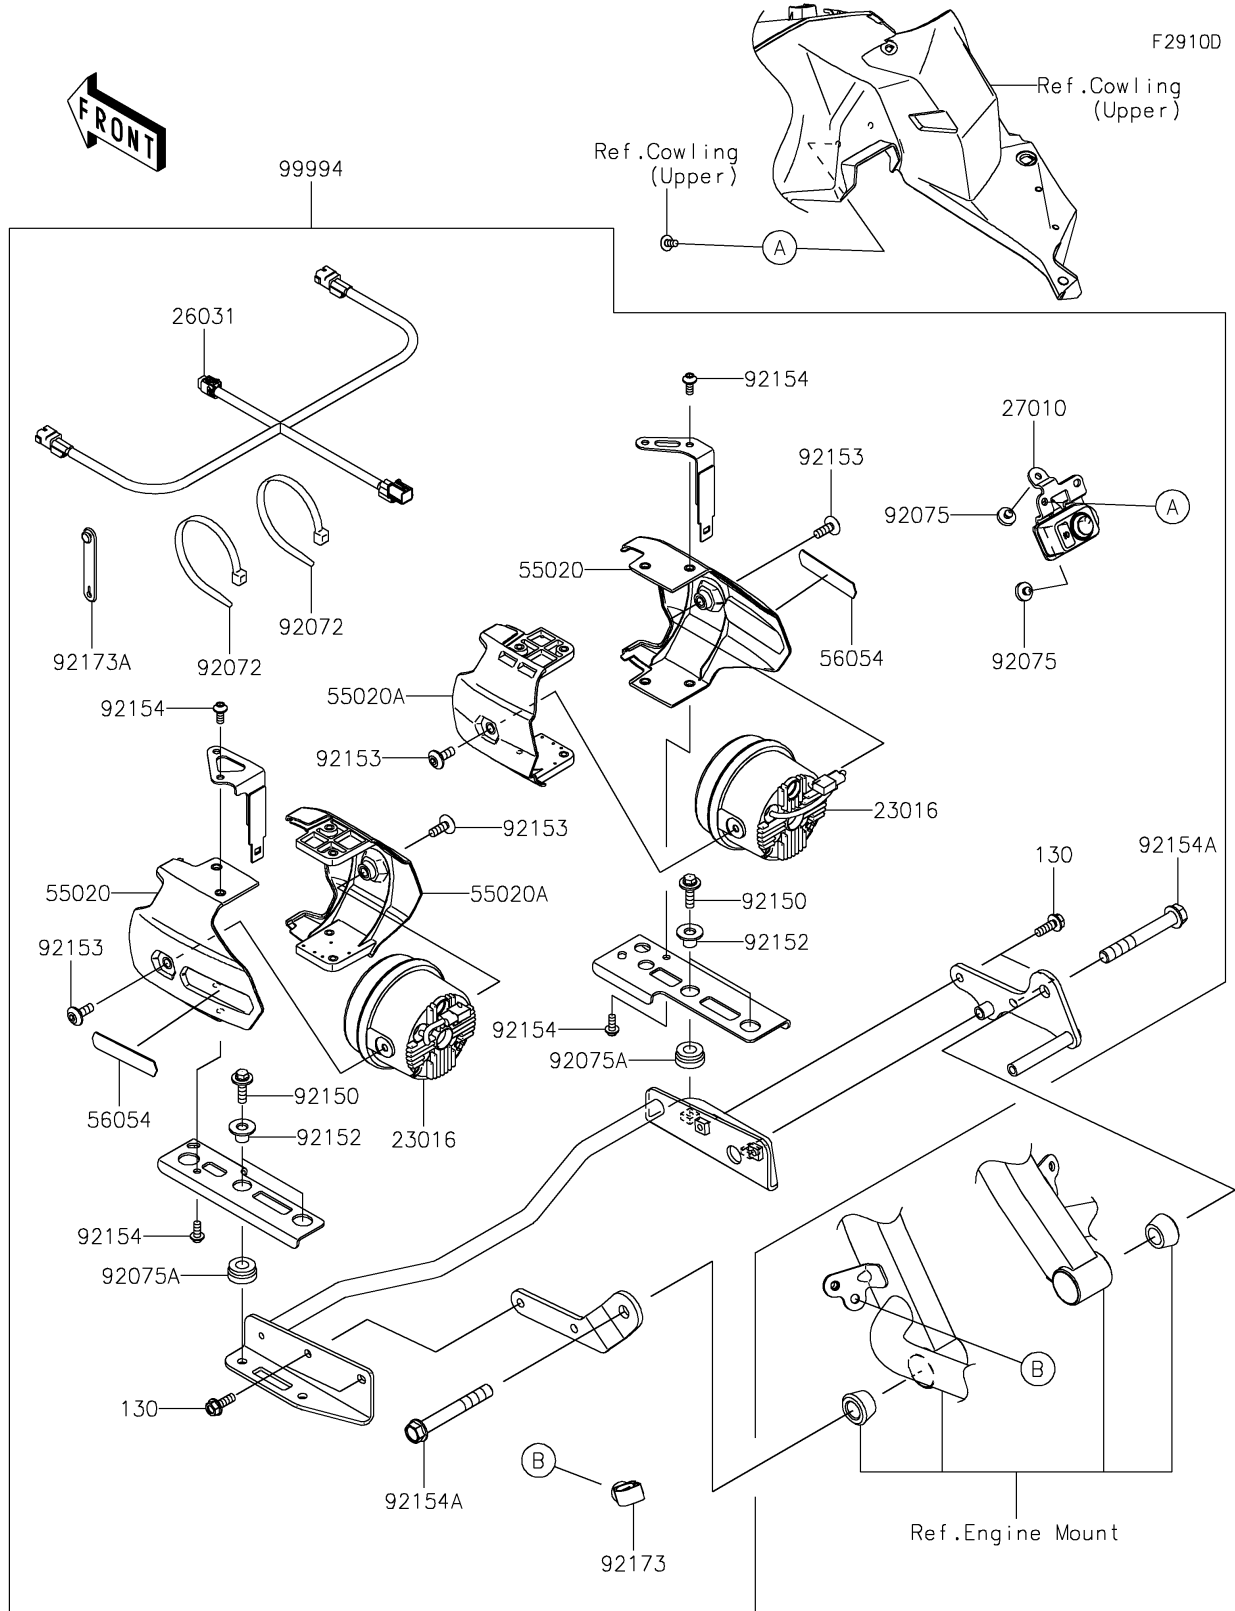

# 2025 Versys 1100 SE LT ABS PARTS DIAGRAM

Accessory(Fog Lamp)

## 2025 Versys 1100 SE LT ABS PARTS LIST

Accessory(Fog Lamp)

ITEM NAME	PART NUMBER	QUANTITY
LAMP-ASSY,LED,FOG,PIAA (Ref # 23016)	23016-0599	2
HARNESS,FOG LAMP (Ref # 26031)	26031-2644	1
SWITCH,FOG LAMP (Ref # 27010)	27010-0891	1
GUARD,OUTER (Ref # 55020)	55020-1825	2
GUARD,INNER (Ref # 55020A)	55020-1826	2
MARK,FOG LAMP,KAWASAKI (Ref # 56054)	56054-1695	2
BAND (Ref # 92072)	92072-3851	2
DAMPER,BOOST SENSOR (Ref # 92075)	92075-2113	2
DAMPER (Ref # 92075A)	92075-277	4
BOLT,FLANGED,6X22 (Ref # 92150)	92150-1481	4
COLLAR,6.8X10X11.6 (Ref # 92152)	92152-1699	4
BOLT,SOCKET,6X16 (Ref # 92153)	92153-1526	4
BOLT,SOCKET,5X12 (Ref # 92154)	92154-0917	8
BOLT,FLANGED,10X75 (Ref # 92154A)	92154-1923	2
CLAMP,12MM DIA. (Ref # 92173)	92173-0736	1
CLAMP (Ref # 92173A)	92173-1526	1
FOG LAMP (Ref # 99994)	99994-2192	1
BOLT-FLANGED,6X18 (Ref # 130)	130BB0618	4