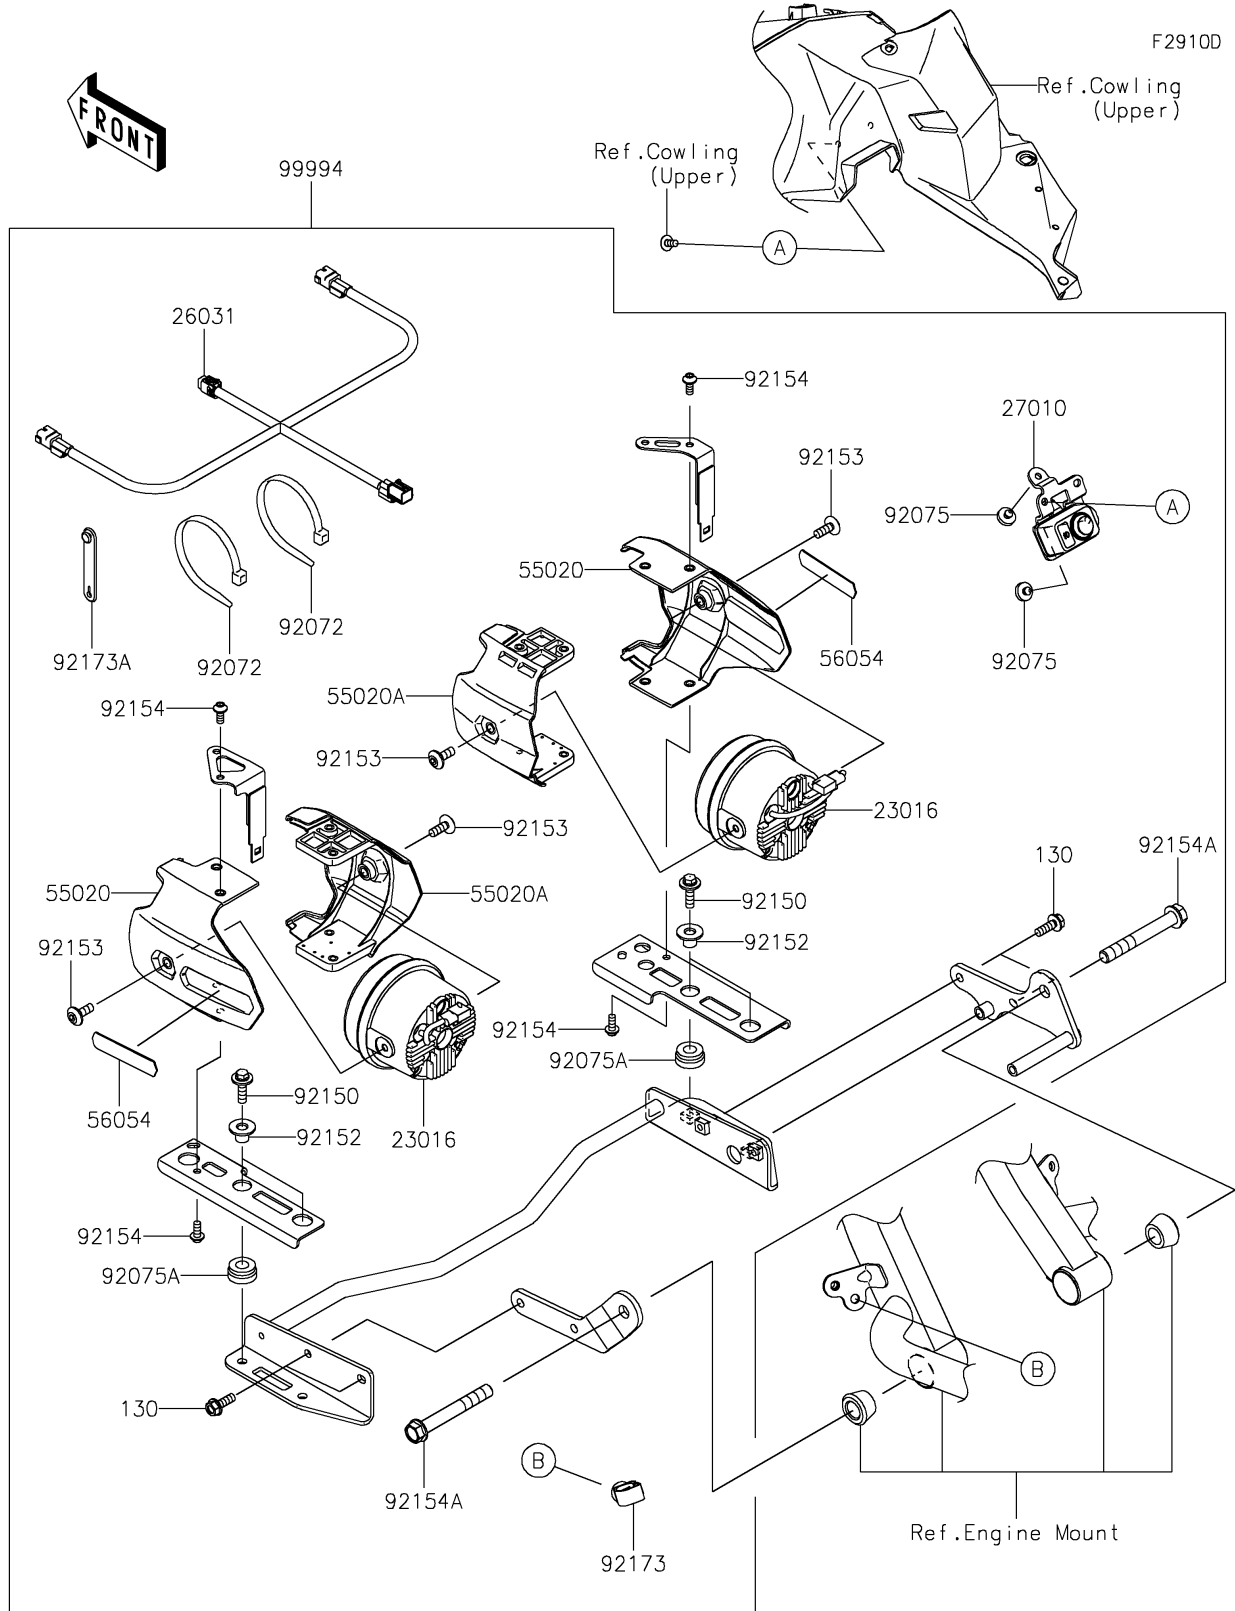

2025 Versys 1100 SE LT ABS PARTS DIAGRAM

Accessory(Fog Lamp)

2025 Versys 1100 SE LT ABS PARTS LIST

Accessory(Fog Lamp)

ITEM NAME	PART NUMBER	QUANTITY
LAMP-ASSY,LED,FOG,PIAA (Ref # 23016)	23016-0599	2
HARNESS,FOG LAMP (Ref # 26031)	26031-2644	1
SWITCH,FOG LAMP (Ref # 27010)	27010-0891	1
GUARD,OUTER (Ref # 55020)	55020-1825	2
GUARD,INNER (Ref # 55020A)	55020-1826	2
MARK,FOG LAMP,KAWASAKI (Ref # 56054)	56054-1695	2
BAND (Ref # 92072)	92072-3851	2
DAMPER,BOOST SENSOR (Ref # 92075)	92075-2113	2
DAMPER (Ref # 92075A)	92075-277	4
BOLT,FLANGED,6X22 (Ref # 92150)	92150-1481	4
COLLAR,6.8X10X11.6 (Ref # 92152)	92152-1699	4
BOLT,SOCKET,6X16 (Ref # 92153)	92153-1526	4
BOLT,SOCKET,5X12 (Ref # 92154)	92154-0917	8
BOLT,FLANGED,10X75 (Ref # 92154A)	92154-1923	2
CLAMP,12MM DIA. (Ref # 92173)	92173-0736	1
CLAMP (Ref # 92173A)	92173-1526	1
FOG LAMP (Ref # 99994)	99994-2192	1
BOLT-FLANGED,6X18 (Ref # 130)	130BB0618	4