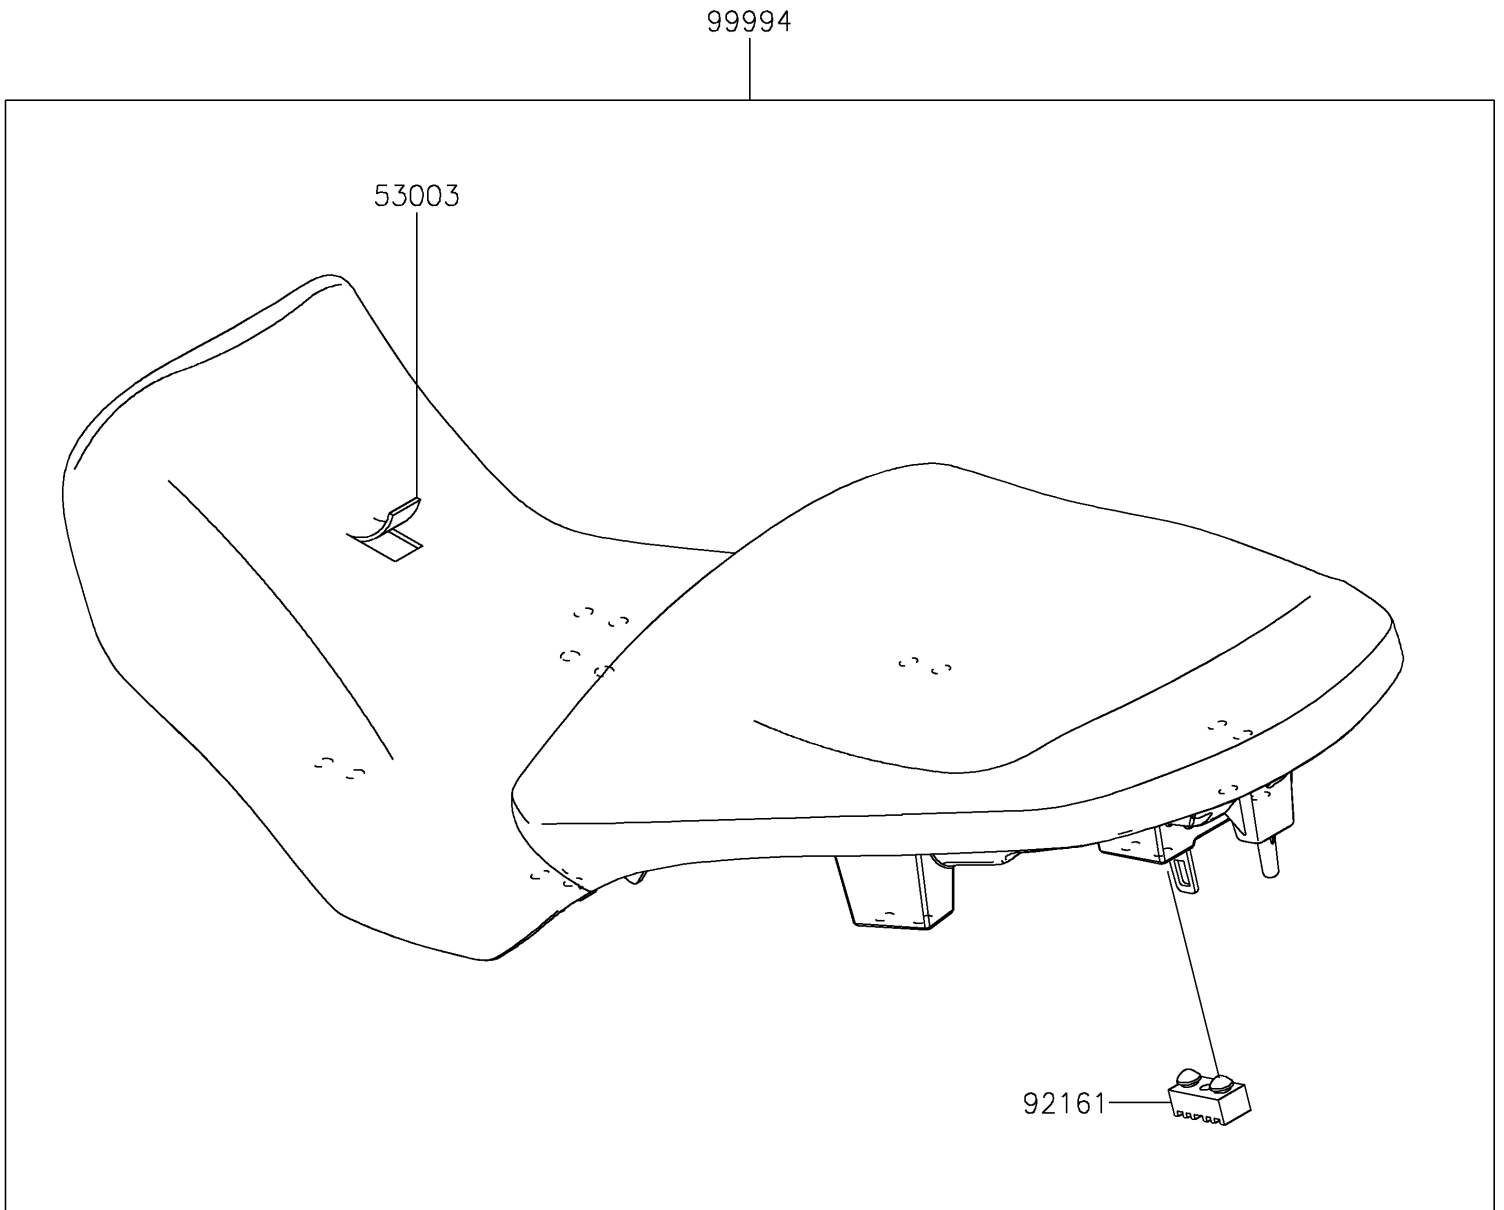

2025 Versys 1100 SE LT ABS PARTS DIAGRAM

Accessory(Seat)

F2910E

2025 Versys 1100 SE LT ABS PARTS LIST

Accessory(Seat)

ITEM NAME	PART NUMBER	QUANTITY
LEATHER,BLACK (Ref # 53003)	53003-0589-MA	1
DAMPER,SEAT (Ref # 92161)	92161-0050	9
LOW SEAT (Ref # 99994)	99994-1578	1