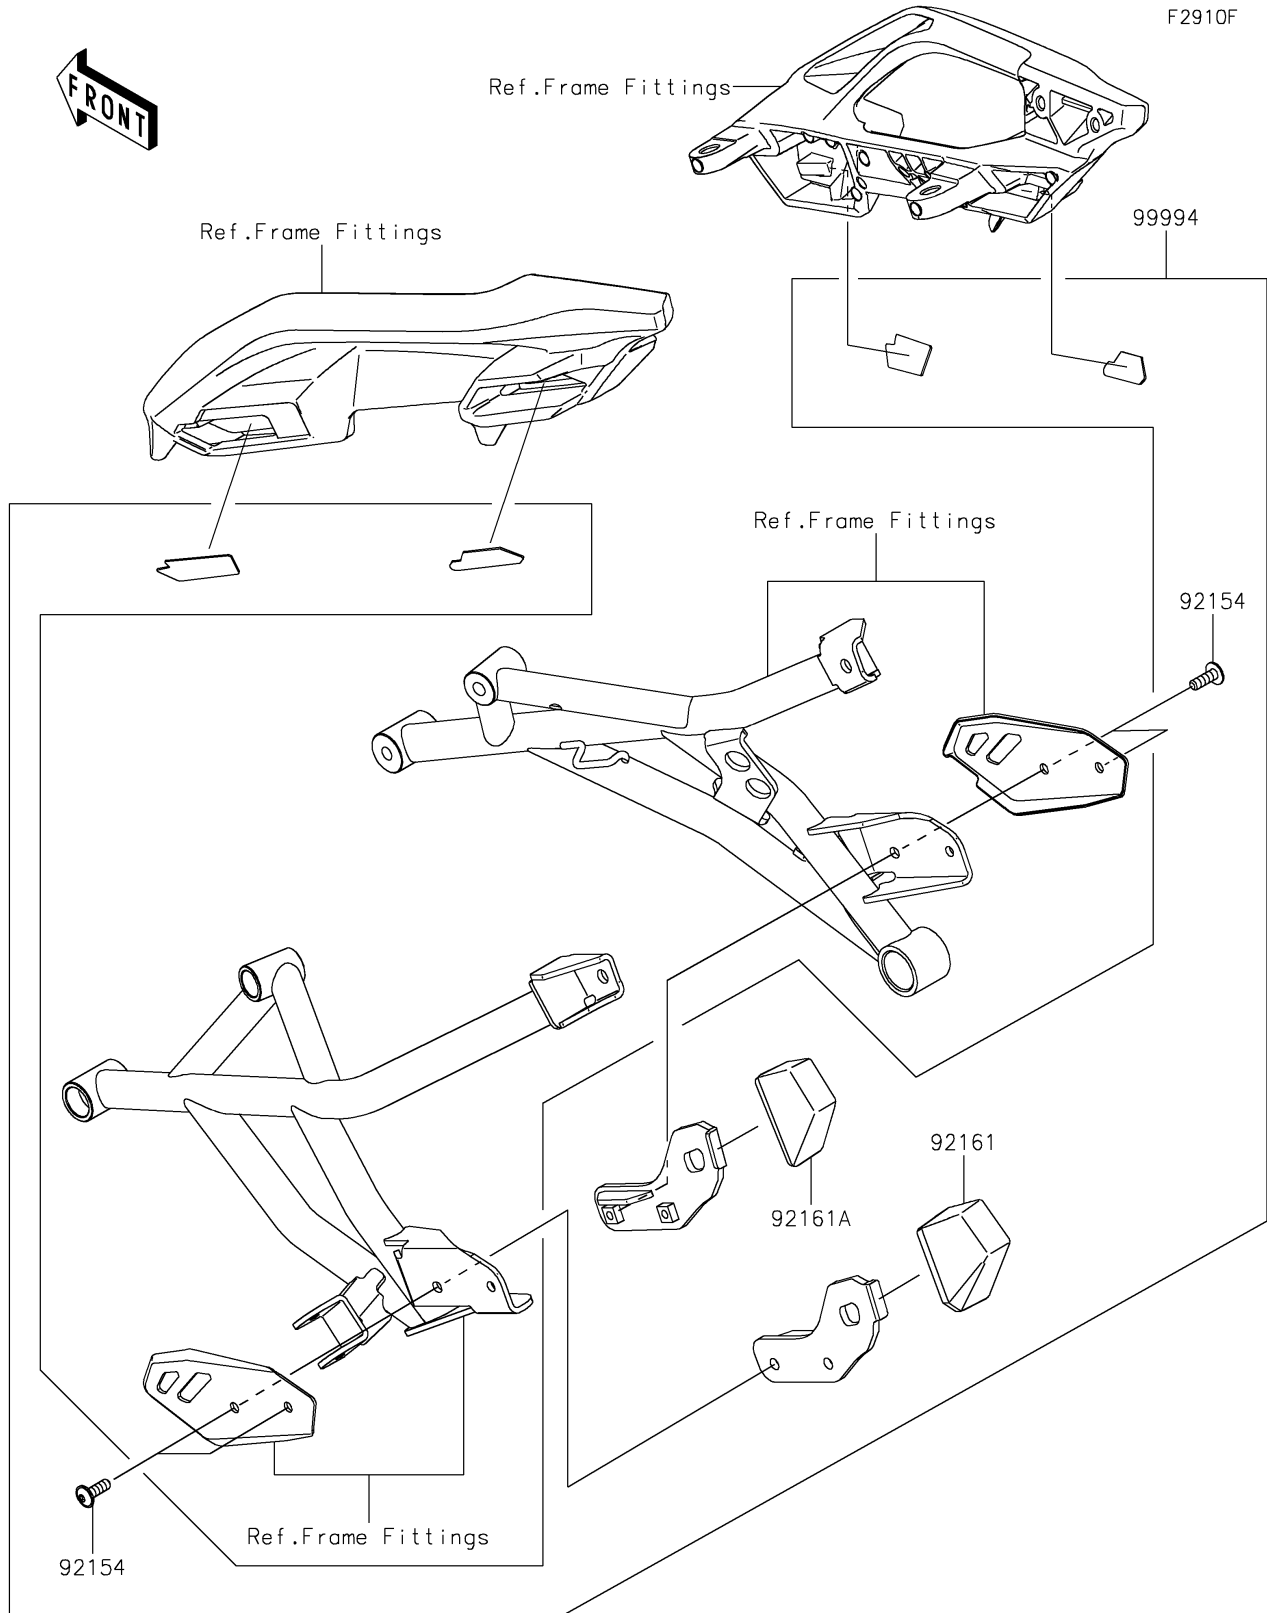

# 2025 Versys 1100 SE LT ABS PARTS DIAGRAM

Accessory(Bag Fitting Kit)

## 2025 Versys 1100 SE LT ABS PARTS LIST

Accessory(Bag Fitting Kit)

ITEM NAME	PART NUMBER	QUANTITY
BOLT,SOCKET,6X18 (Ref # 92154)	92154-2340	4
DAMPER,PANNIER,LH (Ref # 92161)	92161-1550	1
DAMPER,PANNIER,RH (Ref # 92161A)	92161-1551	1
BAG FITTING KIT (Ref # 99994)	99994-1212	1