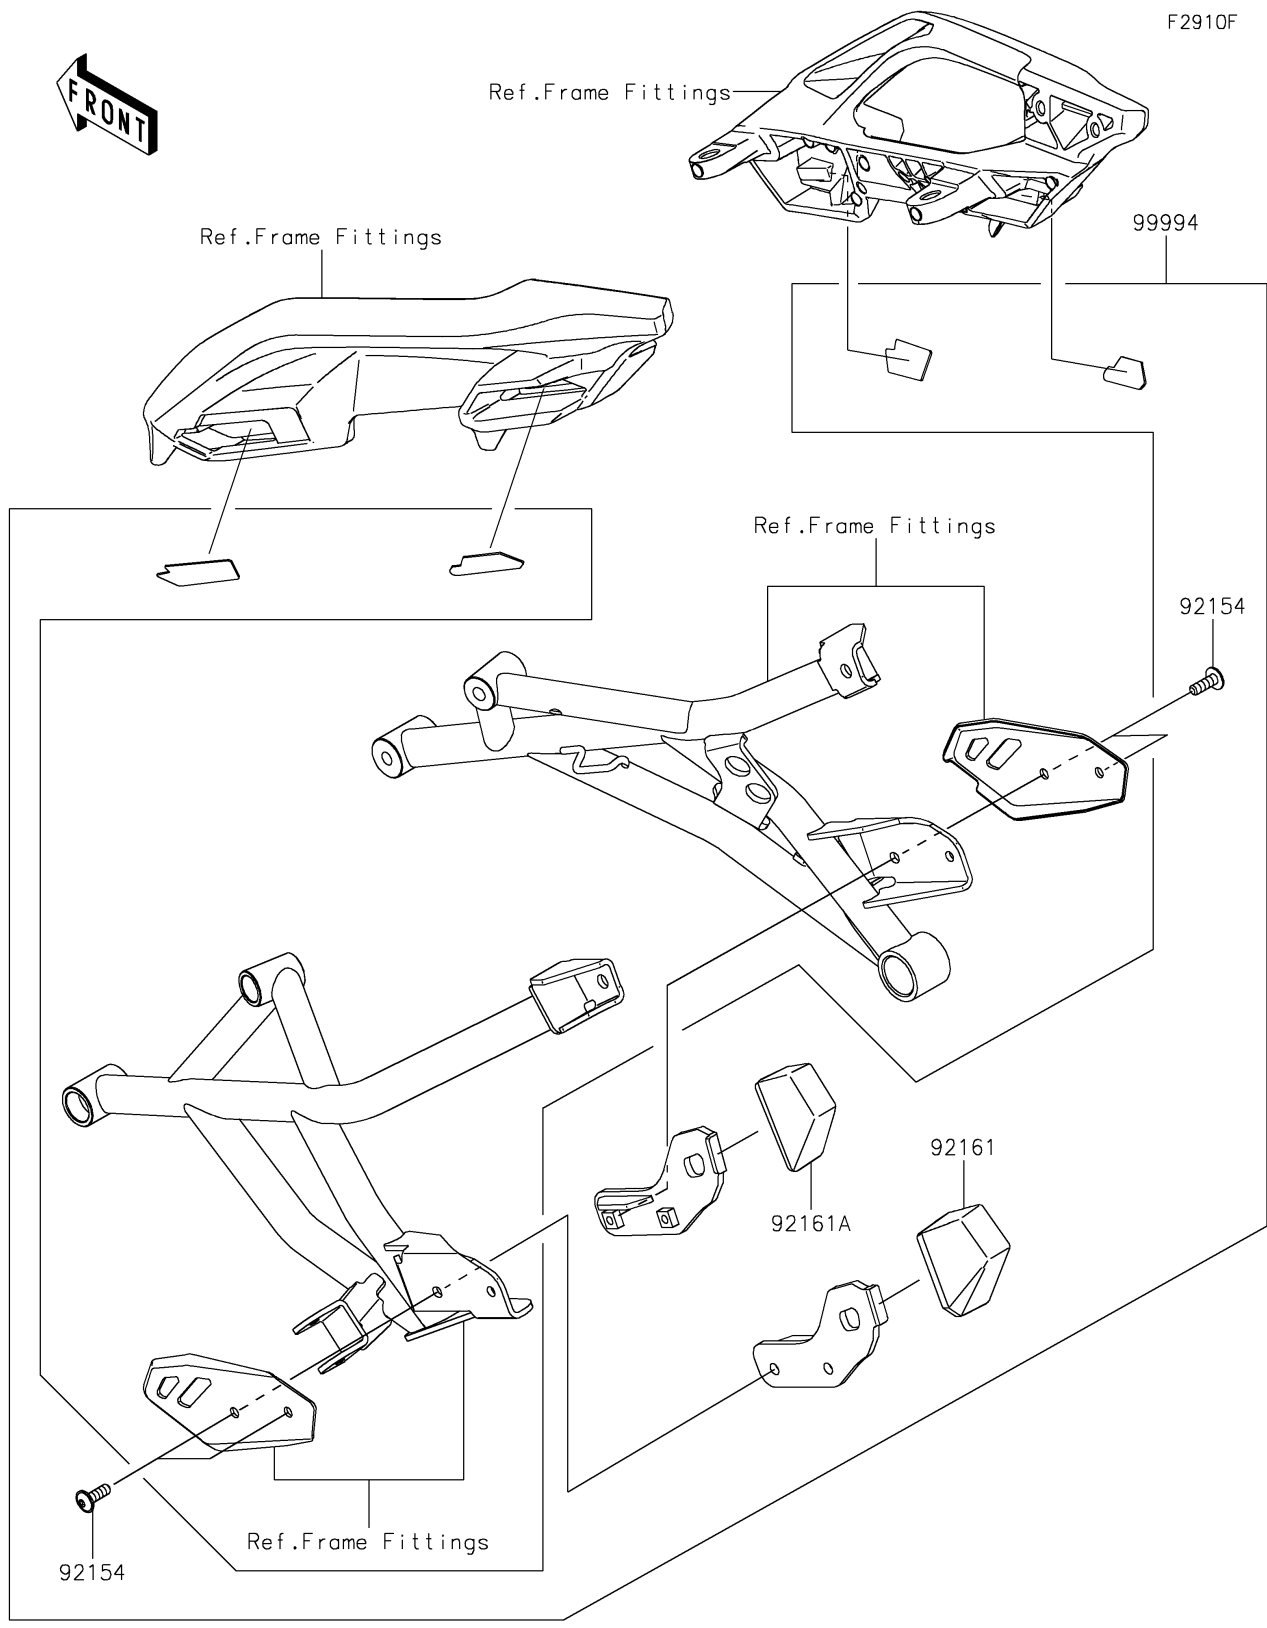

2025 Versys 1100 SE LT ABS PARTS DIAGRAM

Accessory(Bag Fitting Kit)

2025 Versys 1100 SE LT ABS PARTS LIST

Accessory(Bag Fitting Kit)

ITEM NAME	PART NUMBER	QUANTITY
BOLT,SOCKET,6X18 (Ref # 92154)	92154-2340	4
DAMPER,PANNIER,LH (Ref # 92161)	92161-1550	1
DAMPER,PANNIER,RH (Ref # 92161A)	92161-1551	1
BAG FITTING KIT (Ref # 99994)	99994-1212	1