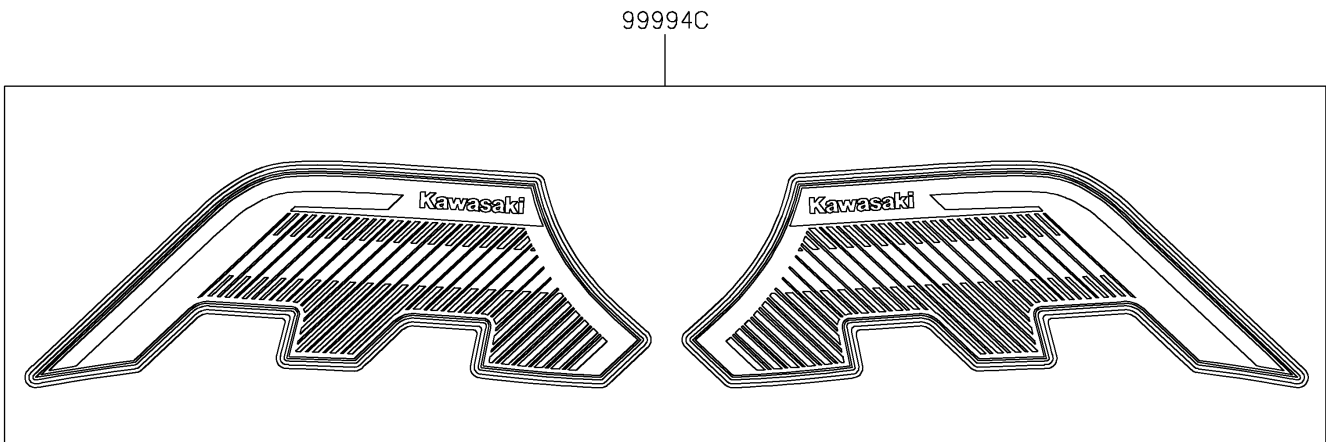

2025 Versys 1100 SE LT ABS PARTS DIAGRAM

Accessory(Decals)

F2910H

2025 Versys 1100 SE LT ABS PARTS LIST

Accessory(Decals)

ITEM NAME	PART NUMBER	QUANTITY
RIM STRIPE APPLICATOR (Ref # 57001)	57001-1752	AR
TANK PAD (Ref # 99994)	99994-2052	1
WHEEL RIM TAPE,GOLD/BLK (Ref # 99994A)	99994-2055	1
WHEEL RIM TAPE,RED (Ref # 99994B)	99994-2056	1
KNEE PAD (Ref # 99994C)	99994-2241	1