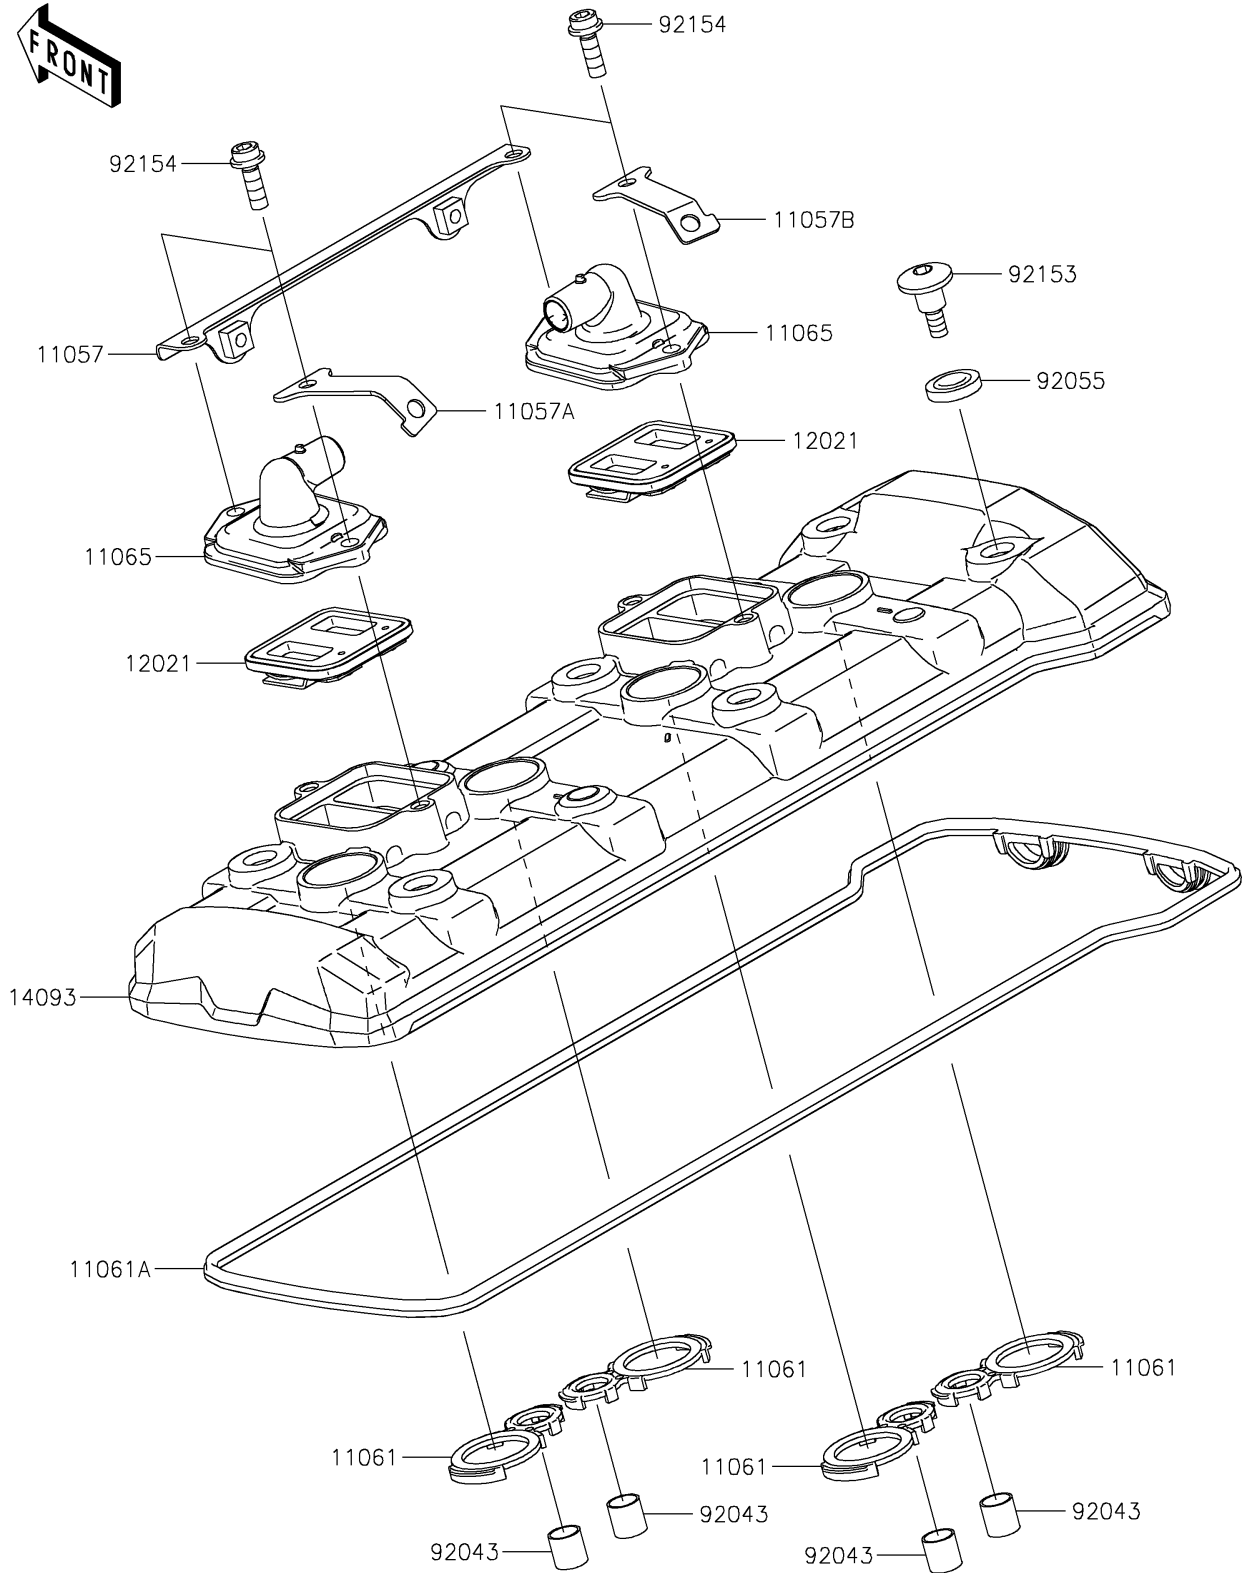

2025 Z900 ABS PARTS DIAGRAM

Cylinder Head Cover

E1112

2025 Z900 ABS PARTS LIST

Cylinder Head Cover

ITEM NAME	PART NUMBER	QUANTITY
BRACKET,HEAT COVER (Ref # 11057)	11057-0299	1
BRACKET,LH (Ref # 11057A)	11057-1712	1
BRACKET,RH (Ref # 11057B)	11057-1713	1
GASKET,SPARK PLUG (Ref # 11061)	11061-1213	4
GASKET,HEAD (Ref # 11061A)	11061-1214	1
CAP,HEAD COVER (Ref # 11065)	11065-0328	2
VALVE-ASSY-REED (Ref # 12021)	12021-0016	2
COVER,HEAD (Ref # 14093)	14093-0521	1
PIN,10.1X12X14 (Ref # 92043)	92043-4009	4
RING-O (Ref # 92055)	92055-0785	6
BOLT,SOCKET,6X22.5 (Ref # 92153)	92153-1779	6
BOLT,SOCKET,6X18 (Ref # 92154)	92154-0351	4