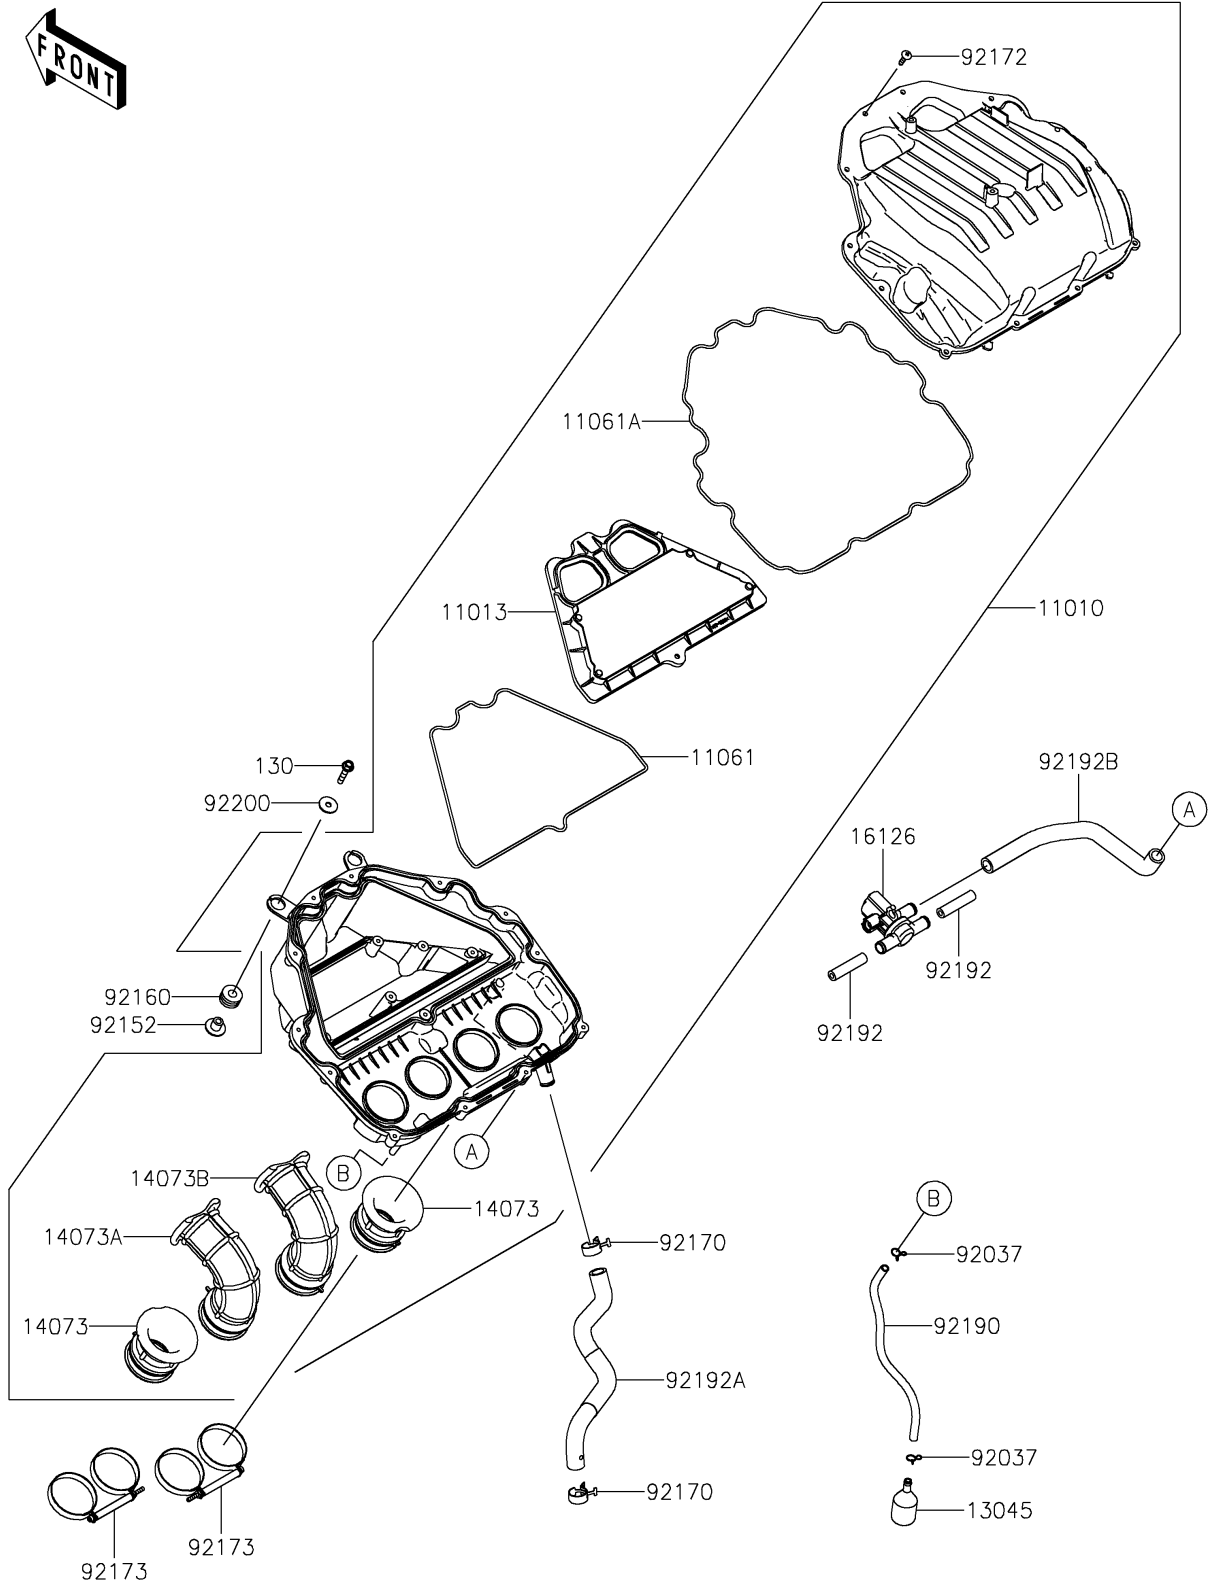

# 2025 Z900 ABS PARTS DIAGRAM

Air Cleaner

E1130

## 2025 Z900 ABS PARTS LIST

### Air Cleaner

ITEM NAME	PART NUMBER	QUANTITY
FILTER-ASSY-AIR (Ref # 11010)	11010-1863	1
ELEMENT-AIR FILTER (Ref # 11013)	11013-0760	1
GASKET,ELEMENT (Ref # 11061)	11061-1216	1
GASKET,UPP-LWR (Ref # 11061A)	11061-1583	1
RECEIVER-OIL (Ref # 13045)	13045-1057	1
DUCT,#1,#4 (Ref # 14073)	14073-2114	2
DUCT,#2 (Ref # 14073A)	14073-2115	1
DUCT,#3 (Ref # 14073B)	14073-2116	1
VALVE,AIR SWITCHING (Ref # 16126)	16126-0745	1
CLAMP (Ref # 92037)	92037-1712	2
COLLAR,6.5X10.5X13.1 (Ref # 92152)	92152-0547	2
DAMPER (Ref # 92160)	92160-1162	2
CLAMP (Ref # 92170)	92170-1060	2
SCREW,TAPPING,5X20 (Ref # 92172)	92172-0483	13
CLAMP (Ref # 92173)	92173-2298	2
TUBE,6X9X300 (Ref # 92190)	92190-1253	1
TUBE,HEAD-ASWV (Ref # 92192)	92192-0843	2
TUBE,BLOWBY (Ref # 92192A)	92192-1692	1
TUBE,ASWV-A/C (Ref # 92192B)	92192-2794	1
WASHER,6.5X22X1.6 (Ref # 92200)	92200-1087	2
BOLT-FLANGED,6X30 (Ref # 130)	130BB0630	2