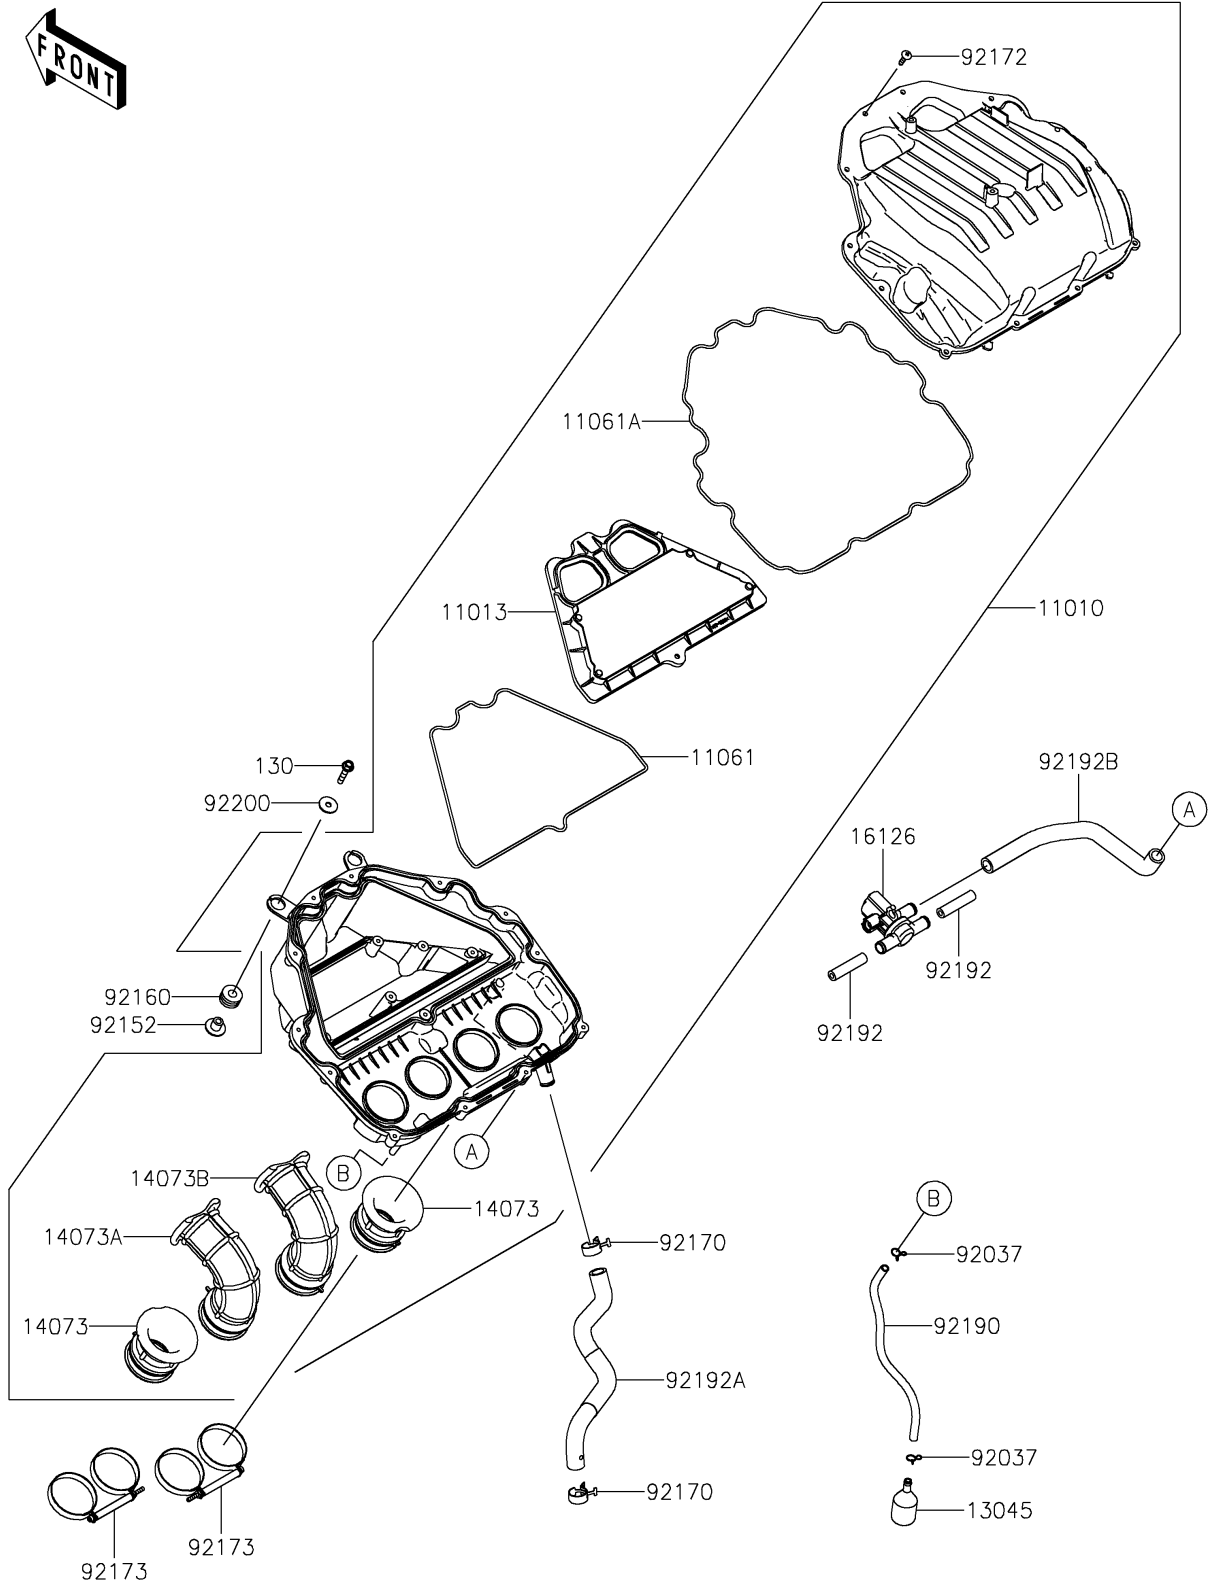

2025 Z900 ABS PARTS DIAGRAM

Air Cleaner

E1130

2025 Z900 ABS PARTS LIST

Air Cleaner

ITEM NAME	PART NUMBER	QUANTITY
FILTER-ASSY-AIR (Ref # 11010)	11010-1863	1
ELEMENT-AIR FILTER (Ref # 11013)	11013-0760	1
GASKET,ELEMENT (Ref # 11061)	11061-1216	1
GASKET,UPP-LWR (Ref # 11061A)	11061-1583	1
RECEIVER-OIL (Ref # 13045)	13045-1057	1
DUCT,#1,#4 (Ref # 14073)	14073-2114	2
DUCT,#2 (Ref # 14073A)	14073-2115	1
DUCT,#3 (Ref # 14073B)	14073-2116	1
VALVE,AIR SWITCHING (Ref # 16126)	16126-0745	1
CLAMP (Ref # 92037)	92037-1712	2
COLLAR,6.5X10.5X13.1 (Ref # 92152)	92152-0547	2
DAMPER (Ref # 92160)	92160-1162	2
CLAMP (Ref # 92170)	92170-1060	2
SCREW,TAPPING,5X20 (Ref # 92172)	92172-0483	13
CLAMP (Ref # 92173)	92173-2298	2
TUBE,6X9X300 (Ref # 92190)	92190-1253	1
TUBE,HEAD-ASWV (Ref # 92192)	92192-0843	2
TUBE,BLOWBY (Ref # 92192A)	92192-1692	1
TUBE,ASWV-A/C (Ref # 92192B)	92192-2794	1
WASHER,6.5X22X1.6 (Ref # 92200)	92200-1087	2
BOLT-FLANGED,6X30 (Ref # 130)	130BB0630	2