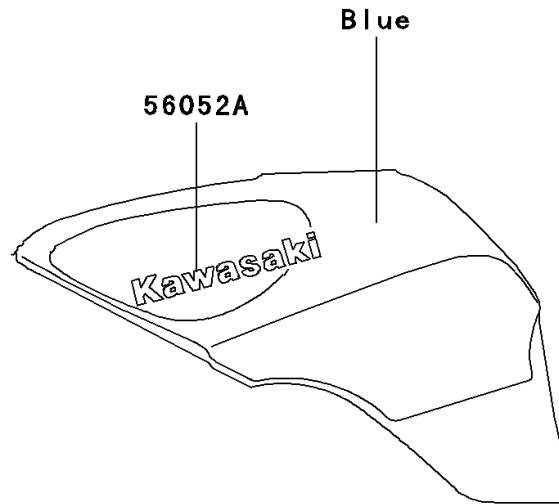

# 2004 ZZR600 PARTS DIAGRAM

Decals(Blue)(E12)(CN)

F2861F

## 2004 ZZR600 PARTS LIST

Decals(Blue)(E12)(CN)

ITEM NAME	PART NUMBER	QUANTITY
MARK,UPP COWLING,KAWASAKI (Ref # 56052)	56052-1597	1
MARK,FUEL TANK,KAWASAKI (Ref # 56052A)	56052-1891	2
MARK,SEAT COVER,LH,ZZR (Ref # 56052B)	56052-1892	1
MARK,SEAT COVER,RH,ZZR (Ref # 56052C)	56052-1893	1
MARK,LWR COWLING,600 (Ref # 56052D)	56052-1894	2