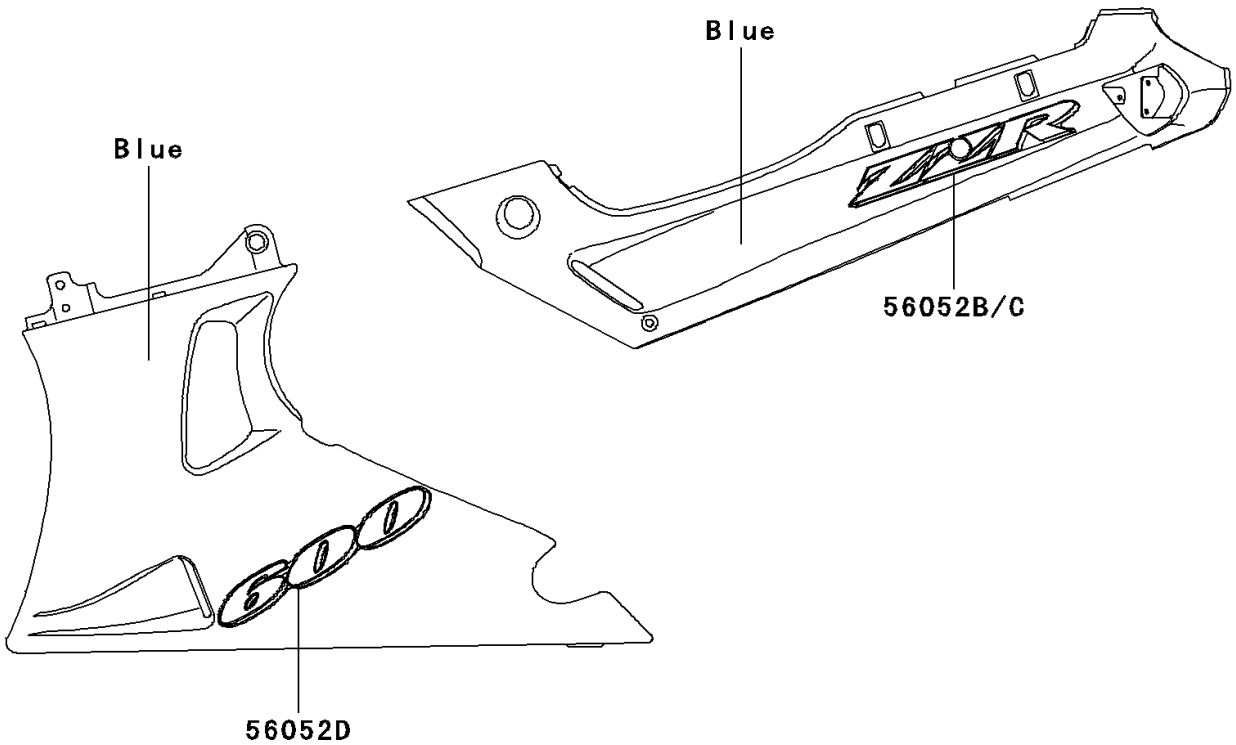

# 2004 ZZR600 PARTS DIAGRAM

Decals(Blue)(E12)(CN)

F2861F

## 2004 ZZR600 PARTS LIST

Decals(Blue)(E12)(CN)

ITEM NAME	PART NUMBER	QUANTITY
MARK,UPP COWLING,KAWASAKI (Ref # 56052)	56052-1597	1
MARK,FUEL TANK,KAWASAKI (Ref # 56052A)	56052-1891	2
MARK,SEAT COVER,LH,ZZR (Ref # 56052B)	56052-1892	1
MARK,SEAT COVER,RH,ZZR (Ref # 56052C)	56052-1893	1
MARK,LWR COWLING,600 (Ref # 56052D)	56052-1894	2