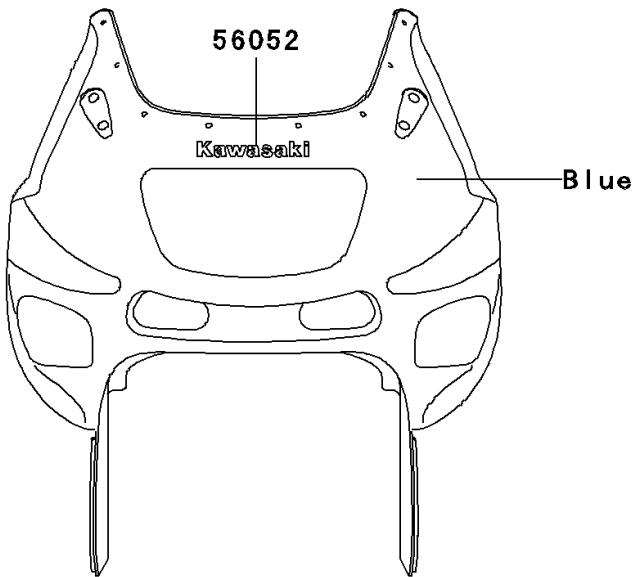

# 2004 ZZR600 PARTS DIAGRAM

Decals(Blue)(E12)(CN)

F2861F

## 2004 ZZR600 PARTS LIST

Decals(Blue)(E12)(CN)

ITEM NAME	PART NUMBER	QUANTITY
MARK,UPP COWLING,KAWASAKI (Ref # 56052)	56052-1597	1
MARK,FUEL TANK,KAWASAKI (Ref # 56052A)	56052-1891	2
MARK,SEAT COVER,LH,ZZR (Ref # 56052B)	56052-1892	1
MARK,SEAT COVER,RH,ZZR (Ref # 56052C)	56052-1893	1
MARK,LWR COWLING,600 (Ref # 56052D)	56052-1894	2