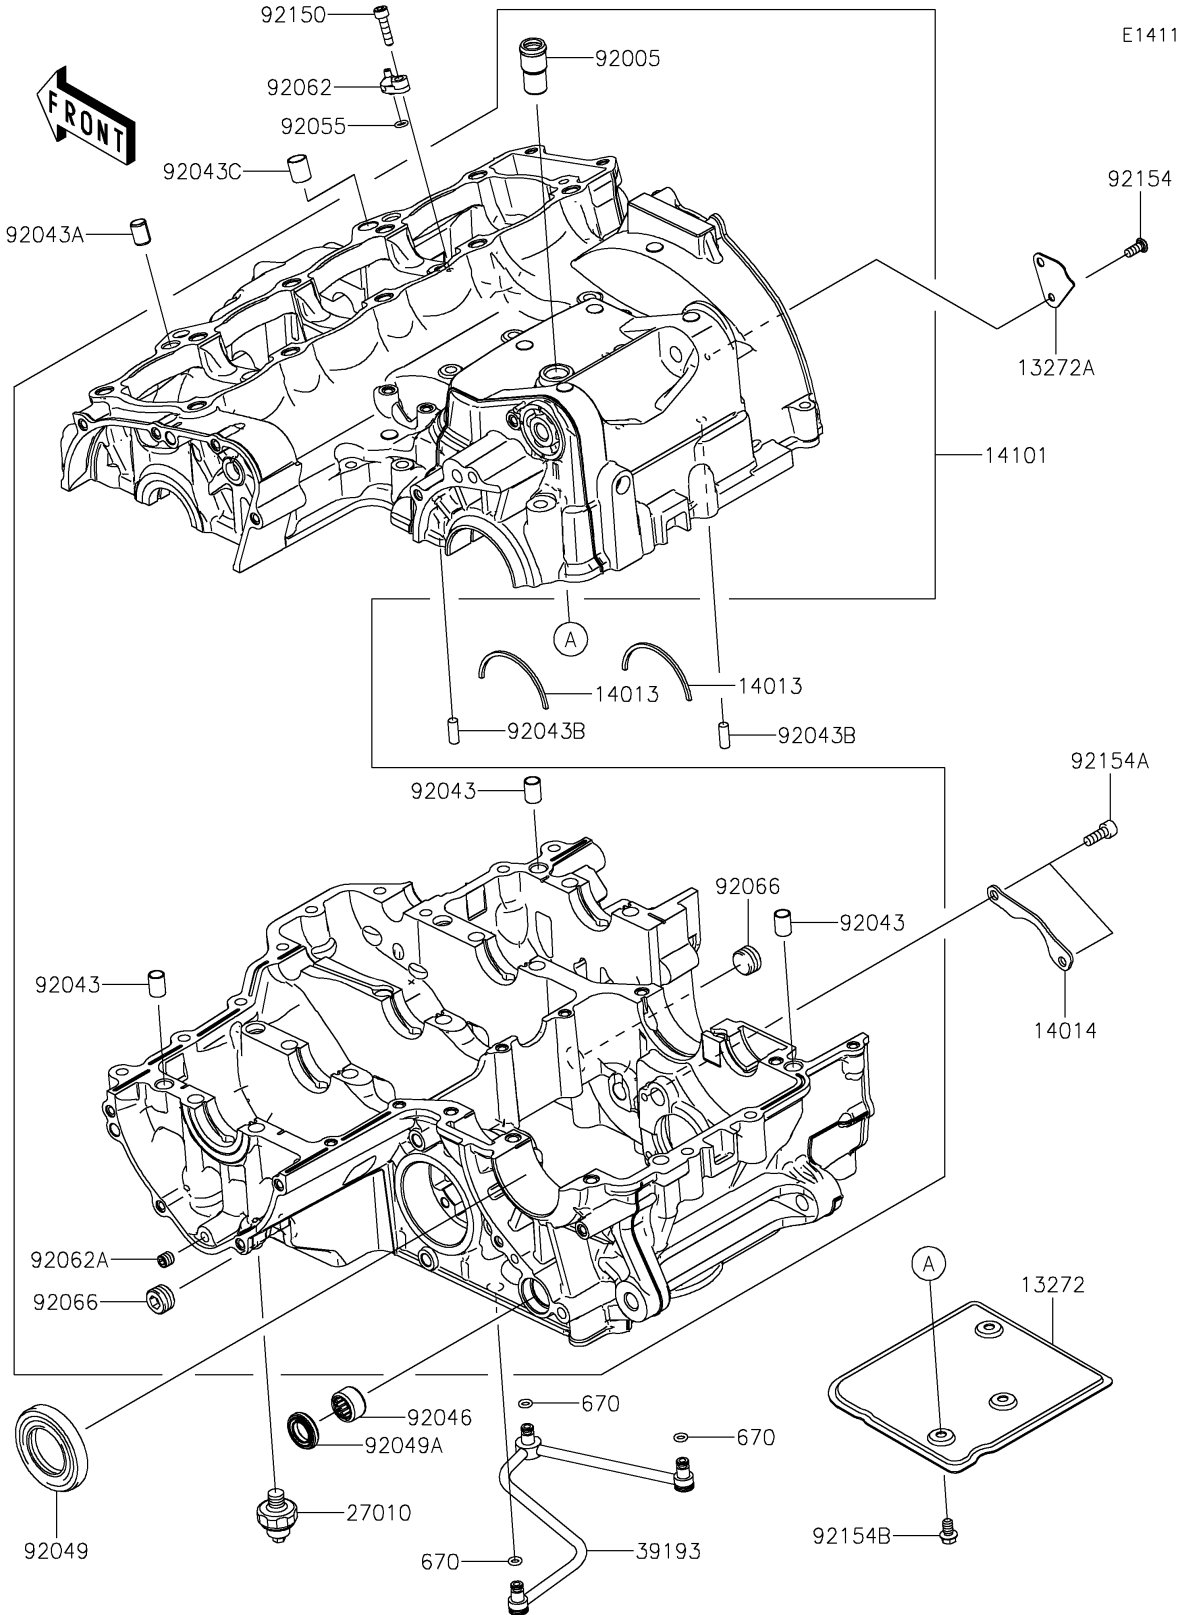

2025 Z900 ABS PARTS DIAGRAM

Crankcase

2025 Z900 ABS PARTS LIST

Crankcase

ITEM NAME	PART NUMBER	QUANTITY
PLATE,BREATHER,UPP (Ref # 13272)	13272-0698	1
PLATE,BREATHER,SIDE (Ref # 13272A)	13272-0699	1
RING-POSITION (Ref # 14013)	14013-1051	2
PLATE-POSITION (Ref # 14014)	14014-0036	1
SET-CRANKCASE (Ref # 14101)	14101-0061	1
SWITCH,OIL PRESSURE (Ref # 27010)	27010-1313	1
PIPE-OIL (Ref # 39193)	39193-0054	1
FITTING,BREATHER (Ref # 92005)	92005-1238	1
PIN,DOWEL,10X14 (Ref # 92043)	92043-1037	3
PIN,8.2X10X14 (Ref # 92043A)	92043-1264	1
PIN,6X16 (Ref # 92043B)	92043-1690	2
PIN,10.1X12X14 (Ref # 92043C)	92043-4009	1
BEARING-NEEDLE,HK1412FM (Ref # 92046)	92046-0043	1
SEAL-OIL,TC32578 (Ref # 92049)	92049-1474	1
SEAL-OIL,TC14245 (Ref # 92049A)	92049-1520	1
RING-O,5.5X1.5 (Ref # 92055)	92055-1339	1
NOZZLE,OIL JET (Ref # 92062)	92062-0040	1
NOZZLE (Ref # 92062A)	92062-0046	1
PLUG (Ref # 92066)	92066-0836	2
BOLT,SOCKET,5X20 (Ref # 92150)	92150-1019	1
BOLT,TORX,5X12 (Ref # 92154)	92154-0299	1
BOLT,SOCKET,6X16 (Ref # 92154A)	92154-0484	2
BOLT,FLANGED,6X10 (Ref # 92154B)	92154-1887	3
O RING (Ref # 670)	670D1505	3