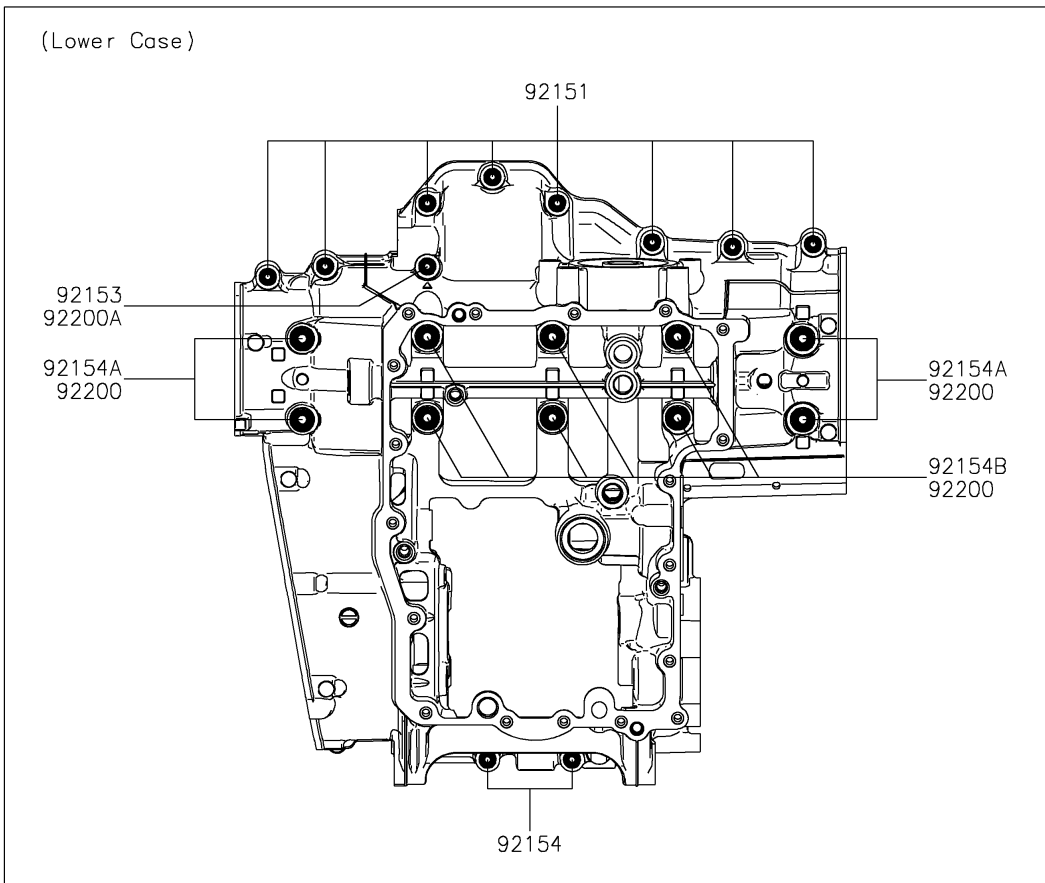

2025 Z900 ABS PARTS DIAGRAM

Crankcase Bolt Pattern

E1412

2025 Z900 ABS PARTS LIST

Crankcase Bolt Pattern

ITEM NAME	PART NUMBER	QUANTITY
BOLT,FLANGED,7X85 (Ref # 92150)	92150-1251	3
BOLT,8X70 (Ref # 92150A)	92150-1483	2
BOLT,6X40 (Ref # 92150B)	92150-1794	3
BOLT,FLANGED,7X45 (Ref # 92151)	92151-1539	8
BOLT,FLANGED,7X60 (Ref # 92153)	92153-1045	1
BOLT,FLANGED,6X68 (Ref # 92153A)	92153-1637	2
BOLT,FLANGED,7X50 (Ref # 92154)	92154-0372	3
BOLT,FLANGED,9X100 (Ref # 92154A)	92154-2639	4
BOLT,FLANGED,9X90 (Ref # 92154B)	92154-2640	6
WASHER,9.2X19X2.3 (Ref # 92200)	92200-0115	10
WASHER (Ref # 92200A)	92200-0556	2