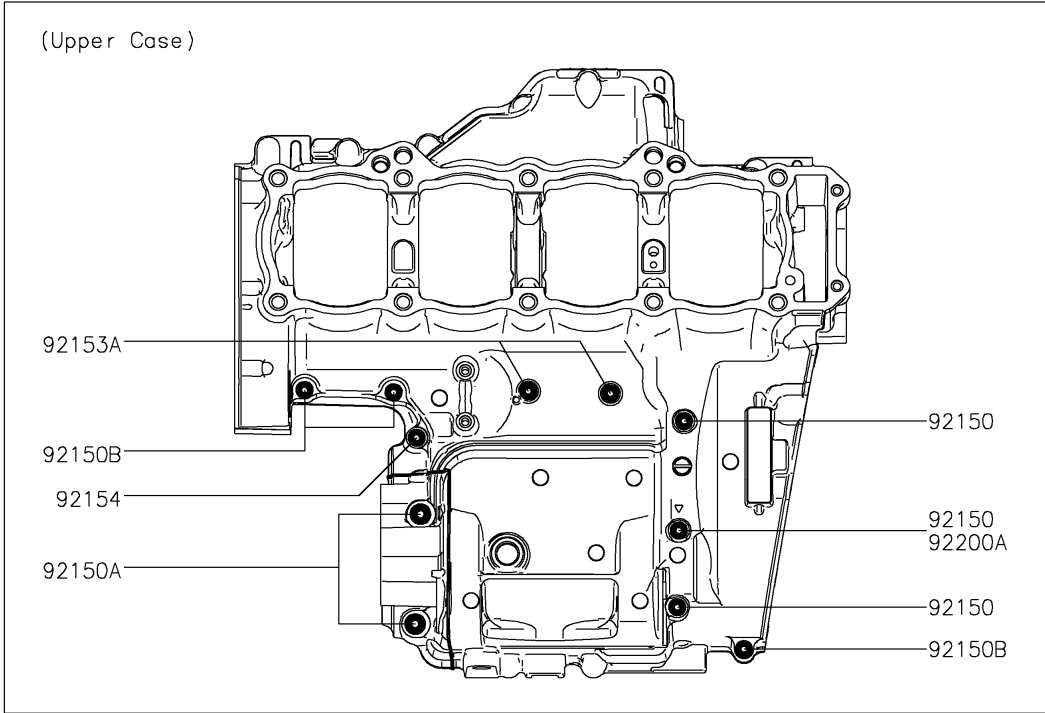

2025 Z900 ABS PARTS DIAGRAM

Crankcase Bolt Pattern

E1412

2025 Z900 ABS PARTS LIST

Crankcase Bolt Pattern

ITEM NAME	PART NUMBER	QUANTITY
BOLT,FLANGED,7X85 (Ref # 92150)	92150-1251	3
BOLT,8X70 (Ref # 92150A)	92150-1483	2
BOLT,6X40 (Ref # 92150B)	92150-1794	3
BOLT,FLANGED,7X45 (Ref # 92151)	92151-1539	8
BOLT,FLANGED,7X60 (Ref # 92153)	92153-1045	1
BOLT,FLANGED,6X68 (Ref # 92153A)	92153-1637	2
BOLT,FLANGED,7X50 (Ref # 92154)	92154-0372	3
BOLT,FLANGED,9X100 (Ref # 92154A)	92154-2639	4
BOLT,FLANGED,9X90 (Ref # 92154B)	92154-2640	6
WASHER,9.2X19X2.3 (Ref # 92200)	92200-0115	10
WASHER (Ref # 92200A)	92200-0556	2