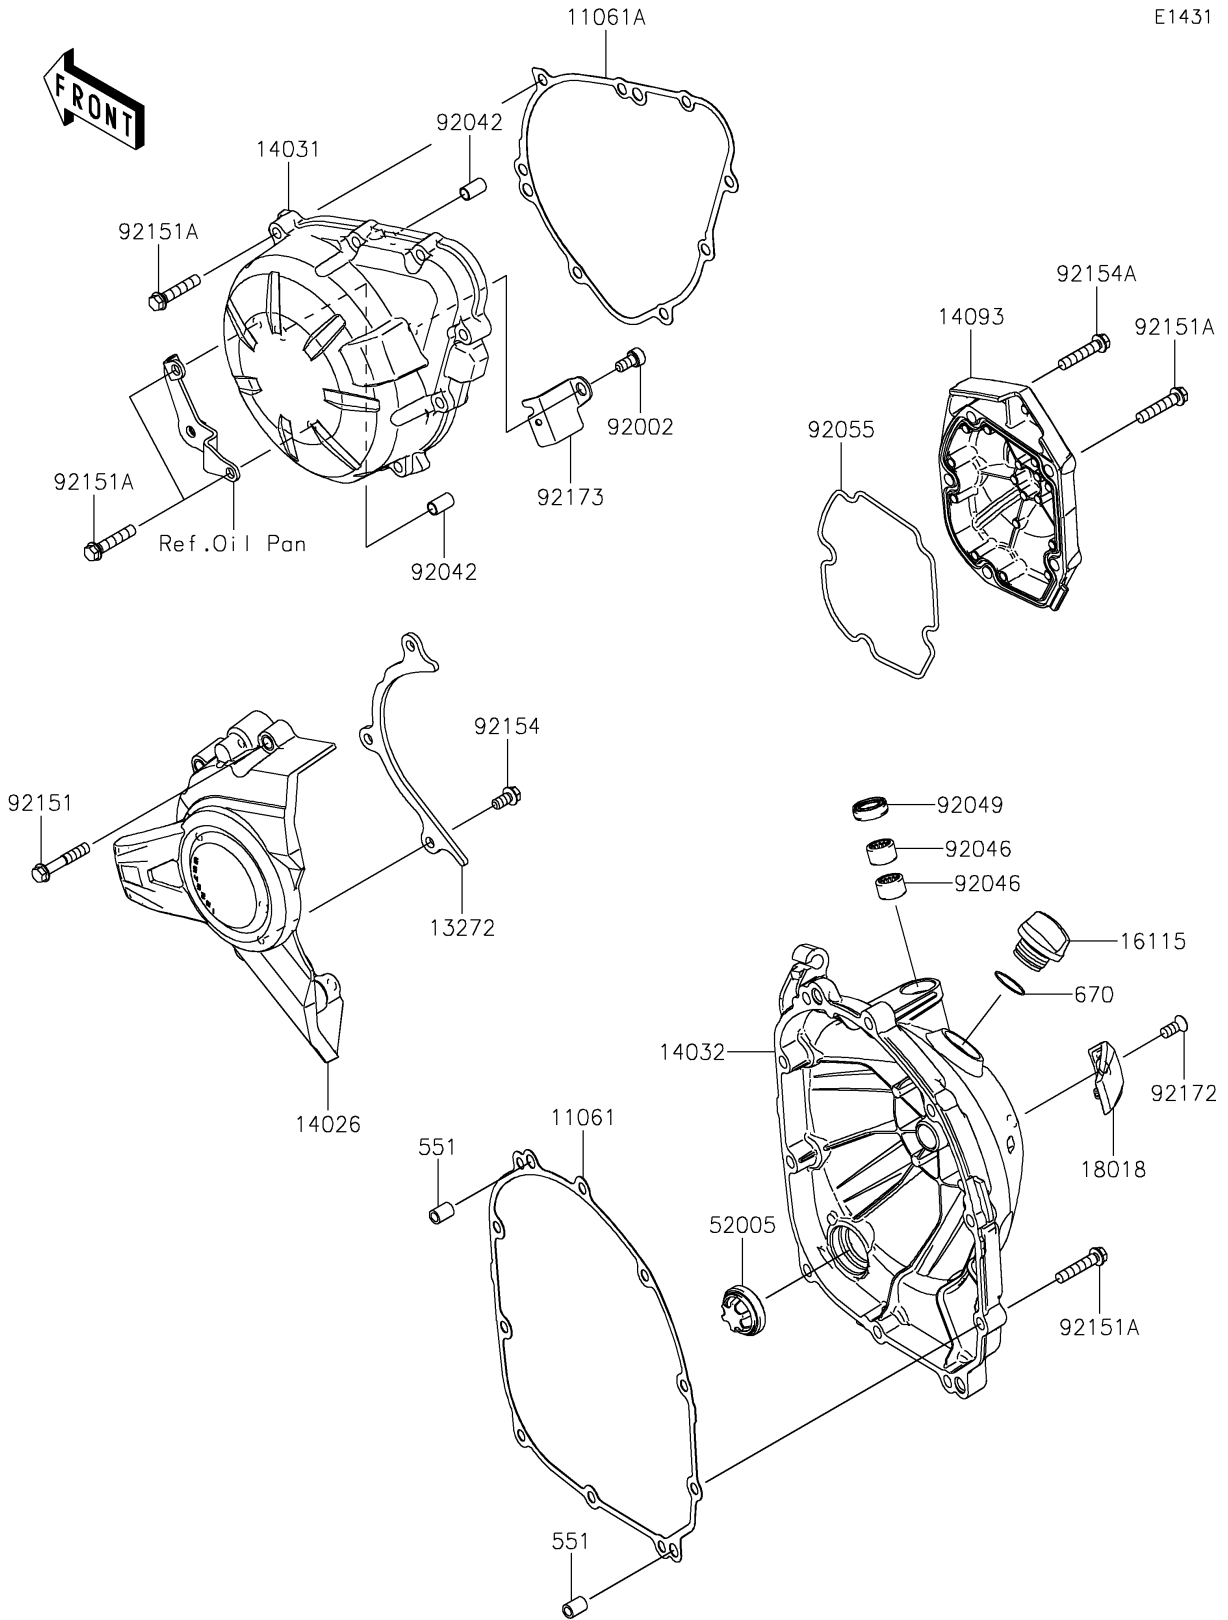

# 2025 Z900 ABS PARTS DIAGRAM

Engine Cover(s)

E1431

## 2025 Z900 ABS PARTS LIST

### Engine Cover(s)

ITEM NAME	PART NUMBER	QUANTITY
GASKET,CLUTCH (Ref # 11061)	11061-1637	1
GASKET,GENERATOR (Ref # 11061A)	11061-1638	1
PLATE (Ref # 13272)	13272-2238	1
COVER-CHAIN (Ref # 14026)	14026-0132	1
COVER-GENERATOR (Ref # 14031)	14031-0640	1
COVER-CLUTCH (Ref # 14032)	14032-0675	1
COVER,PULSER (Ref # 14093)	14093-0988	1
CAP-OIL FILLER (Ref # 16115)	16115-1053	1
PLATE-HEAT GUARD (Ref # 18018)	18018-0603	1
GAUGE (Ref # 52005)	52005-1120	1
BOLT,SOCKET,6X12 (Ref # 92002)	92002-1796	1
PIN,DOWEL,6.3X8X14 (Ref # 92042)	92042-007	2
BEARING-NEEDLE,HK1210FM (Ref # 92046)	92046-0034	2
SEAL-OIL,CLUTCH RELEASE (Ref # 92049)	92049-1475	1
RING-O,PULSER COVER (Ref # 92055)	92055-0199	1
BOLT,6X35 (Ref # 92151)	92151-1135	4
BOLT,6X30 (Ref # 92151A)	92151-1873	22
BOLT,FLANGED-SMALL,6X12 (Ref # 92154)	92154-1888	3
BOLT,6X30 (Ref # 92154A)	92154-2652	1
SCREW,TORX,6X14 (Ref # 92172)	92172-0901	1
CLAMP (Ref # 92173)	92173-1321	1
PIN-DOWEL,8X14 (Ref # 551)	551A0814	2
O RING,20MM (Ref # 670)	670B2020	1