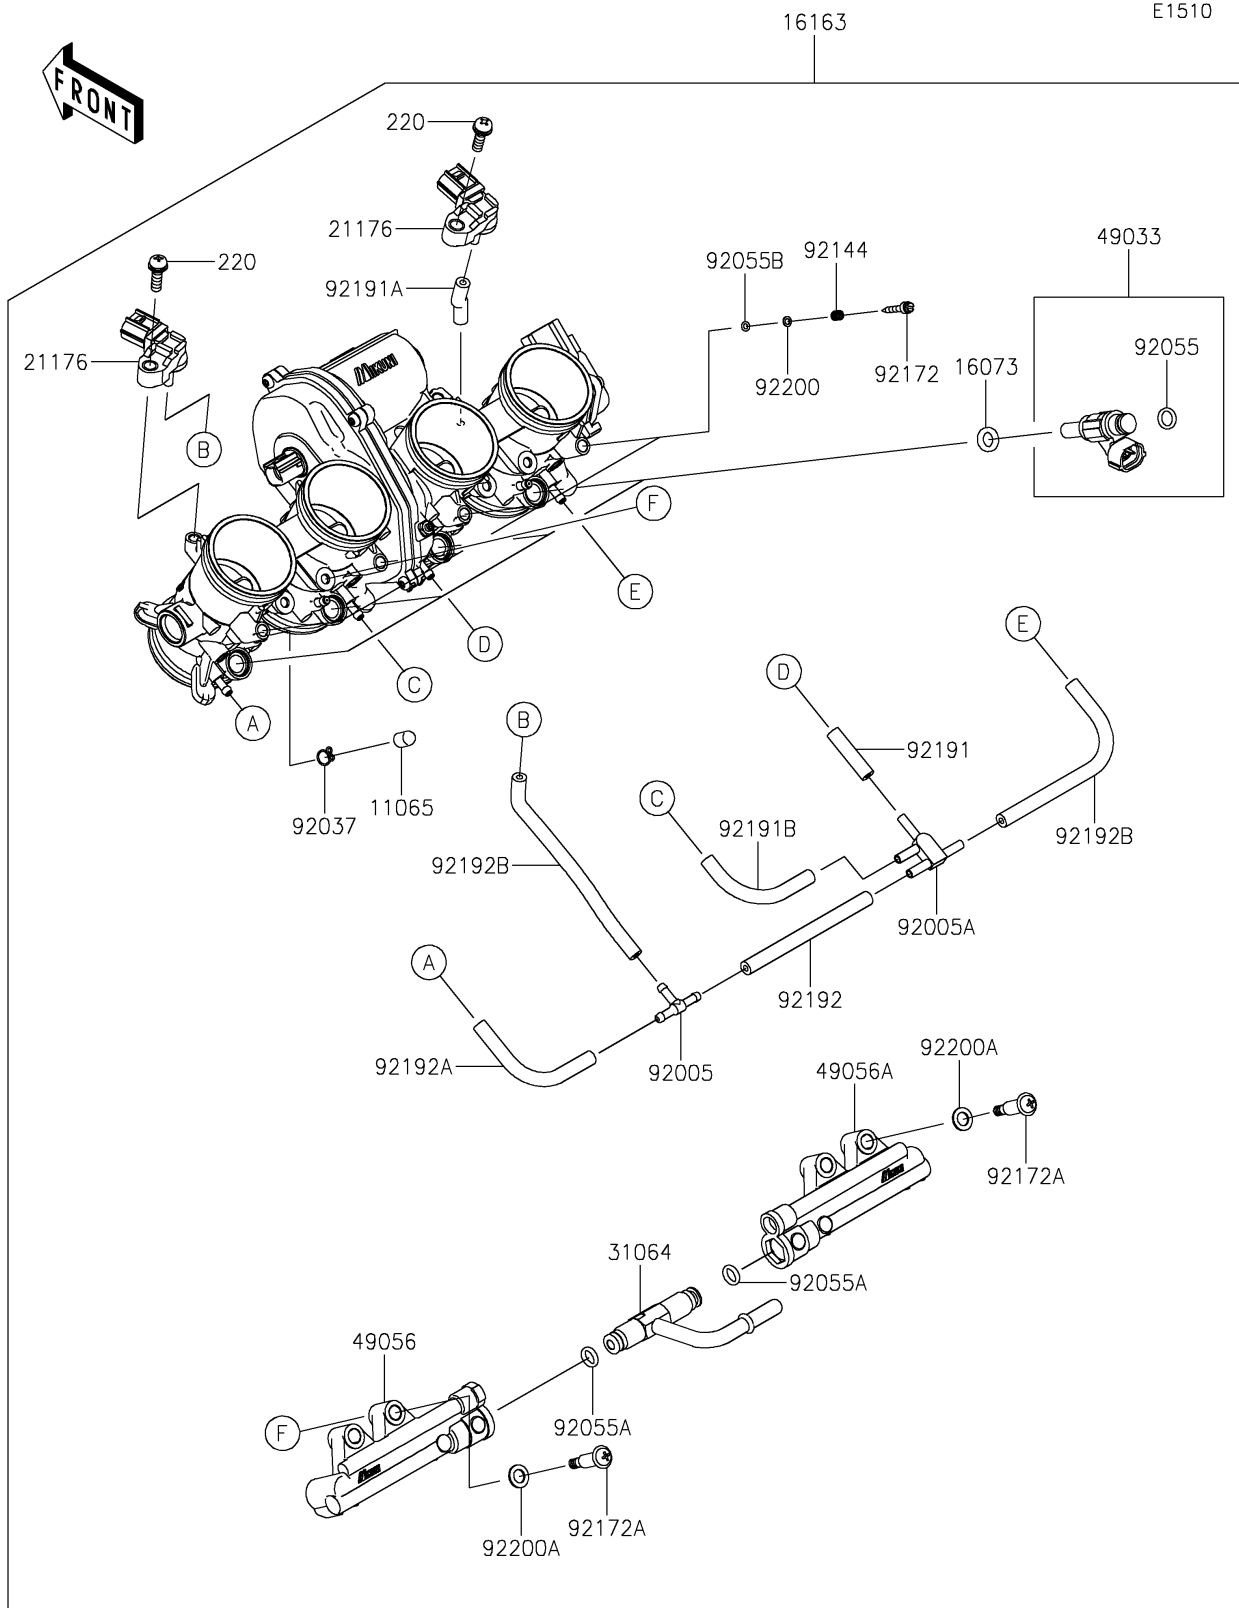

# 2025 Z900 ABS PARTS DIAGRAM

Throttle(US)

## 2025 Z900 ABS PARTS LIST

Throttle(US)

ITEM NAME	PART NUMBER	QUANTITY
CAP (Ref # 11065)	11065-0072	4
INSULATOR (Ref # 16073)	16073-0848	4
THROTTLE-ASSY (Ref # 16163)	16163-1326	1
SENSOR,PRESSURE (Ref # 21176)	21176-0906	2
PIPE-COMP (Ref # 31064)	31064-0714	1
NOZZLE-INJECTION (Ref # 49033)	49033-0563	4
PIPE-INJECTION,LH (Ref # 49056)	49056-0569	1
PIPE-INJECTION,RH (Ref # 49056A)	49056-0570	1
FITTING (Ref # 92005)	92005-1380	1
FITTING (Ref # 92005A)	92005-1476	1
CLAMP,TUBE (Ref # 92037)	92037-1124	4
RING-O,INJECTION NOZZLE (Ref # 92055)	92055-0124	4
RING-O (Ref # 92055A)	92055-0761	2
RING-O,AIR SCREW (Ref # 92055B)	92055-1658	4
SPRING,THROTTLE STOP SCREW (Ref # 92144)	92144-1674	4
SCREW (Ref # 92172)	92172-0156	4
SCREW,PIPE INJECTION (Ref # 92172A)	92172-0828	4
TUBE,3.2X7.4X30 (Ref # 92191)	92191-1550	1
TUBE,3.2X7.4X40 (Ref # 92191A)	92191-1551	1
TUBE,3.2X7.4X70 (Ref # 92191B)	92191-1552	1
TUBE,3.2X7.4X90 (Ref # 92192)	92192-1265	1
TUBE,3.2X7.4X80 (Ref # 92192A)	92192-2727	1
TUBE,3.2X7.4X125 (Ref # 92192B)	92192-2729	2
WASHER,PILOT AIR SCREW (Ref # 92200)	92200-1564	4
WASHER (Ref # 92200A)	92200-3807	4
SCREW-PAN-CROS,5X16 (Ref # 220)	220AA0516	2