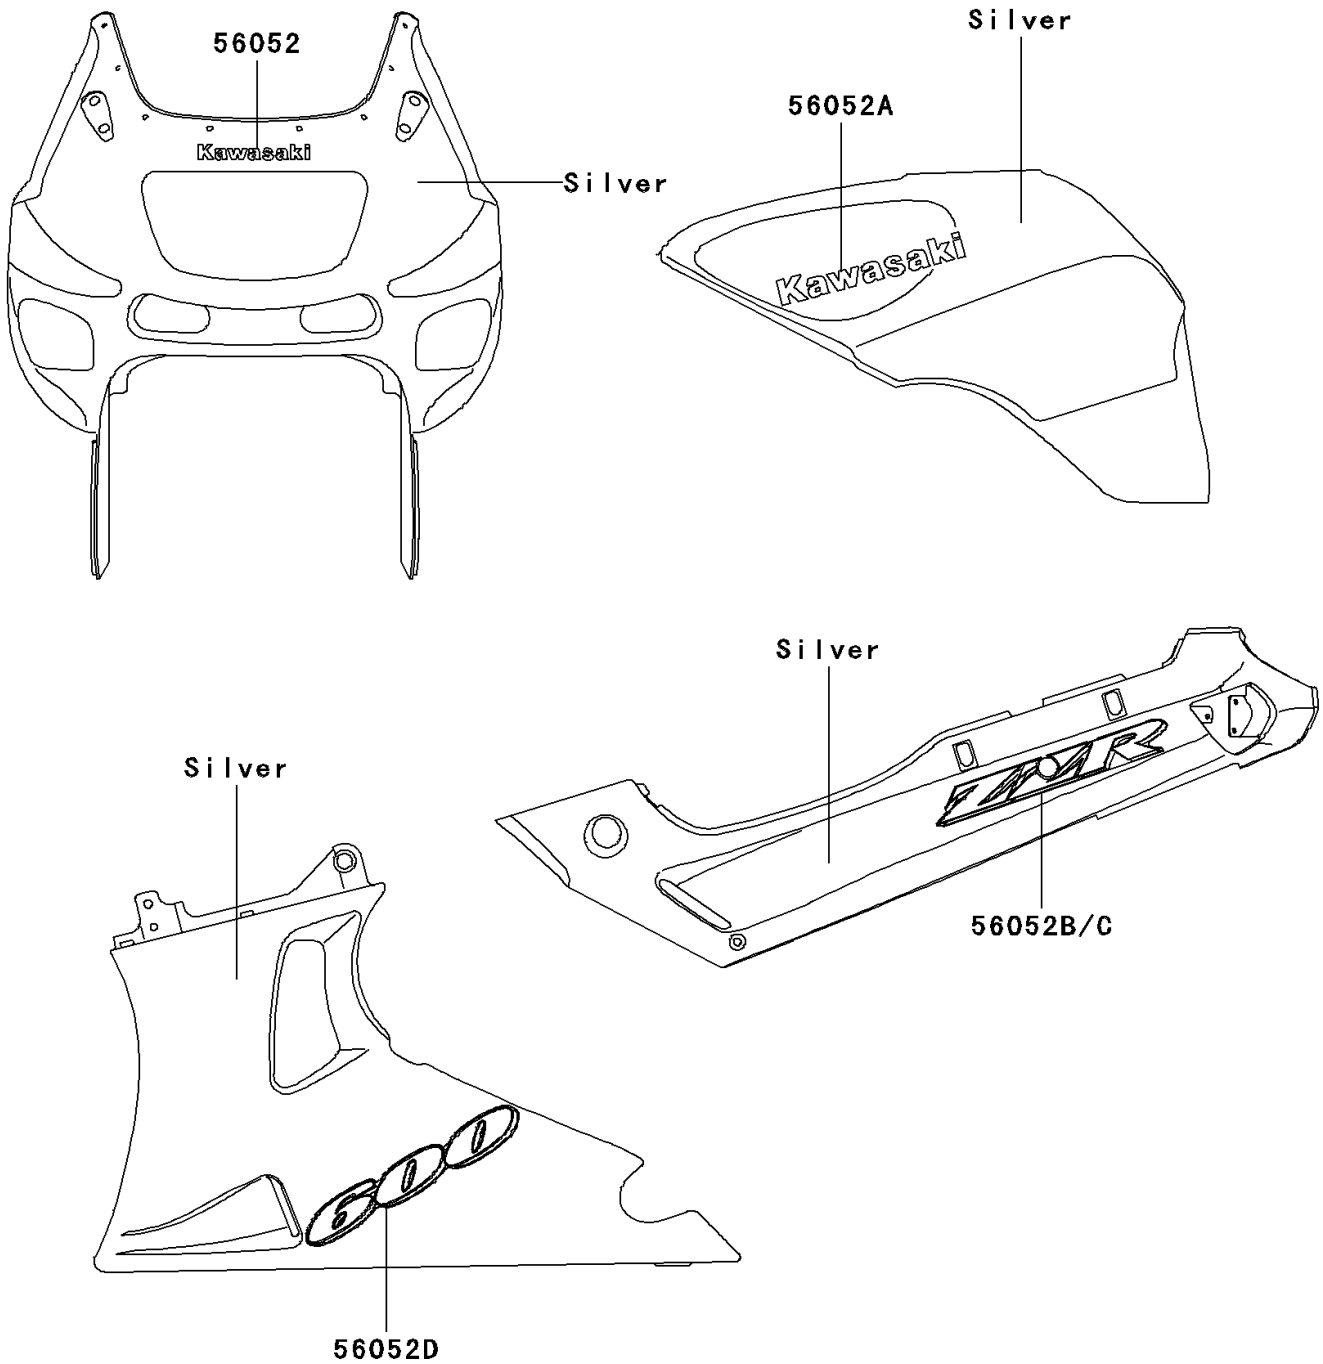

2004 ZZR600 PARTS DIAGRAM

Decals(Silver)(E12)(CN)

F2861G

2004 ZZR600 PARTS LIST

Decals(Silver)(E12)(CN)

ITEM NAME	PART NUMBER	QUANTITY
MARK,UPP COWLING,KAWASAKI (Ref # 56052)	56052-1606	1
MARK,FUEL TANK,KAWASAKI (Ref # 56052A)	56052-1887	2
MARK,SEAT COVER,LH,ZZR (Ref # 56052B)	56052-1888	1
MARK,SEAT COVER,RH,ZZR (Ref # 56052C)	56052-1889	1
MARK,LWR COWLING,600 (Ref # 56052D)	56052-1890	2