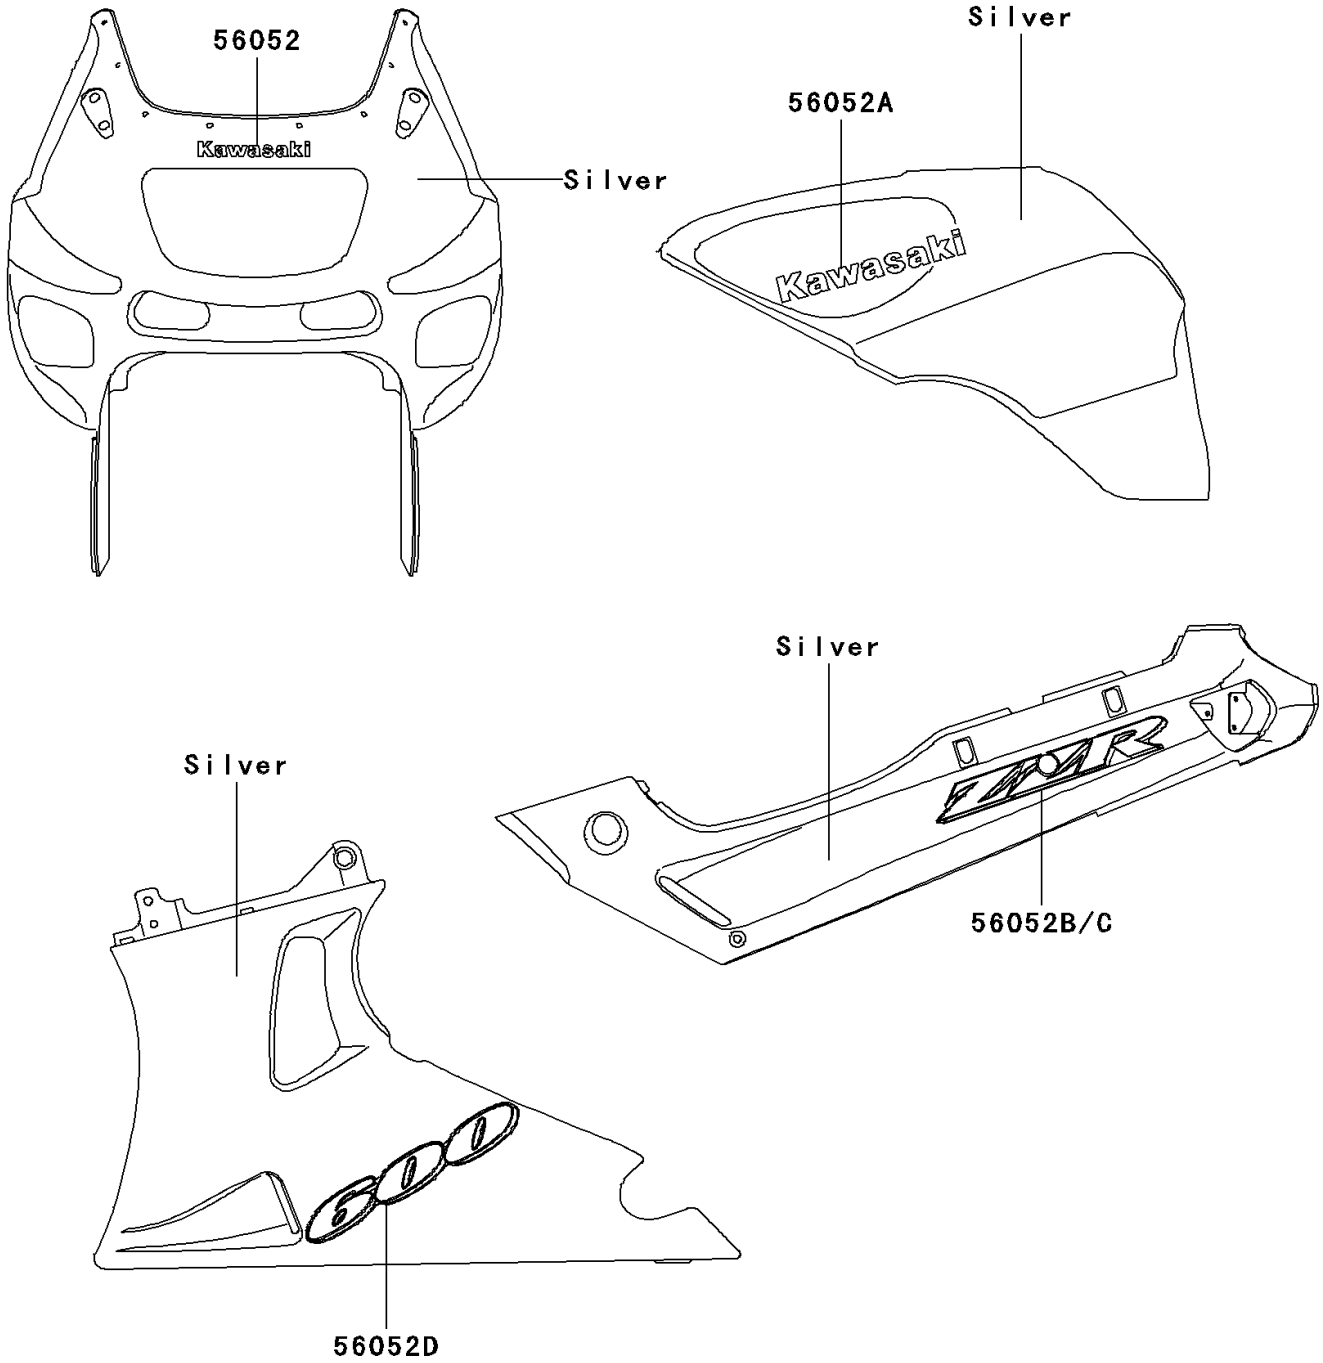

2004 ZZR600 PARTS DIAGRAM

Decals(Silver)(E12)(CN)

F2861G

2004 ZZR600 PARTS LIST

Decals(Silver)(E12)(CN)

| ITEM NAME | PART NUMBER | QUANTITY |
|---|-------------|----------|
| MARK,UPP COWLING,KAWASAKI (Ref # 56052) | 56052-1606 | 1 |
| MARK,FUEL TANK,KAWASAKI (Ref # 56052A) | 56052-1887 | 2 |
| MARK,SEAT COVER,LH,ZZR (Ref # 56052B) | 56052-1888 | 1 |
| MARK,SEAT COVER,RH,ZZR (Ref # 56052C) | 56052-1889 | 1 |
| MARK,LWR COWLING,600 (Ref # 56052D) | 56052-1890 | 2 |