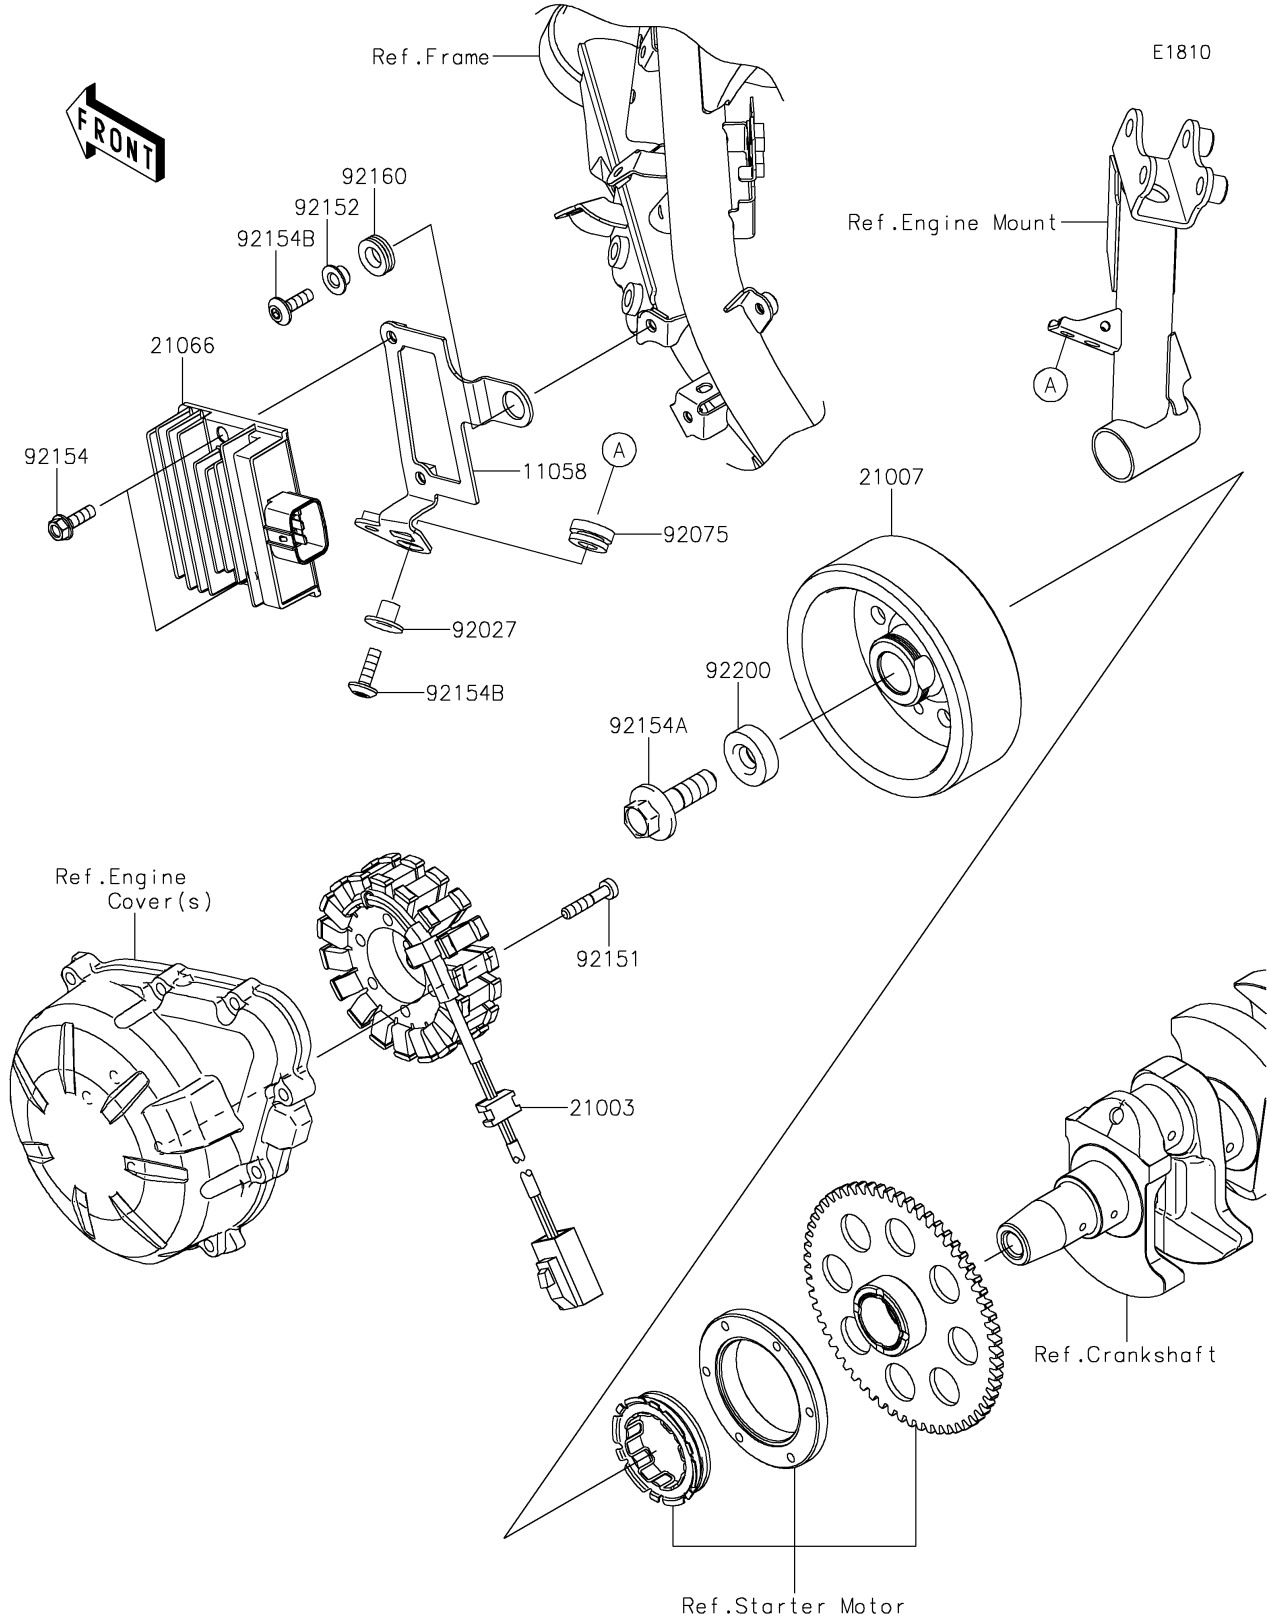

# 2025 Z900 ABS PARTS DIAGRAM

Generator

## 2025 Z900 ABS PARTS LIST

### Generator

ITEM NAME	PART NUMBER	QUANTITY
BRACKET (Ref # 11058)	11058-1709	1
STATOR (Ref # 21003)	21003-0203	1
ROTOR (Ref # 21007)	21007-0691	1
REGULATOR-VOLTAGE (Ref # 21066)	21066-0753	1
COLLAR,FLANGED,L=12.1,BLACK (Ref # 92027)	92027-1651	1
DAMPER (Ref # 92075)	92075-277	1
BOLT,6X30 (Ref # 92151)	92151-1626	4
COLLAR,6.5X16X7.3 (Ref # 92152)	92152-2336	1
BOLT,FLANGED,6X20 (Ref # 92154)	92154-0776	2
BOLT,FLANGED,12X40 (Ref # 92154A)	92154-2650	1
BOLT,SOCKET,6X20 (Ref # 92154B)	92154-4295	2
DAMPER (Ref # 92160)	92160-1278	1
WASHER,12X34X9 (Ref # 92200)	92200-0369	1