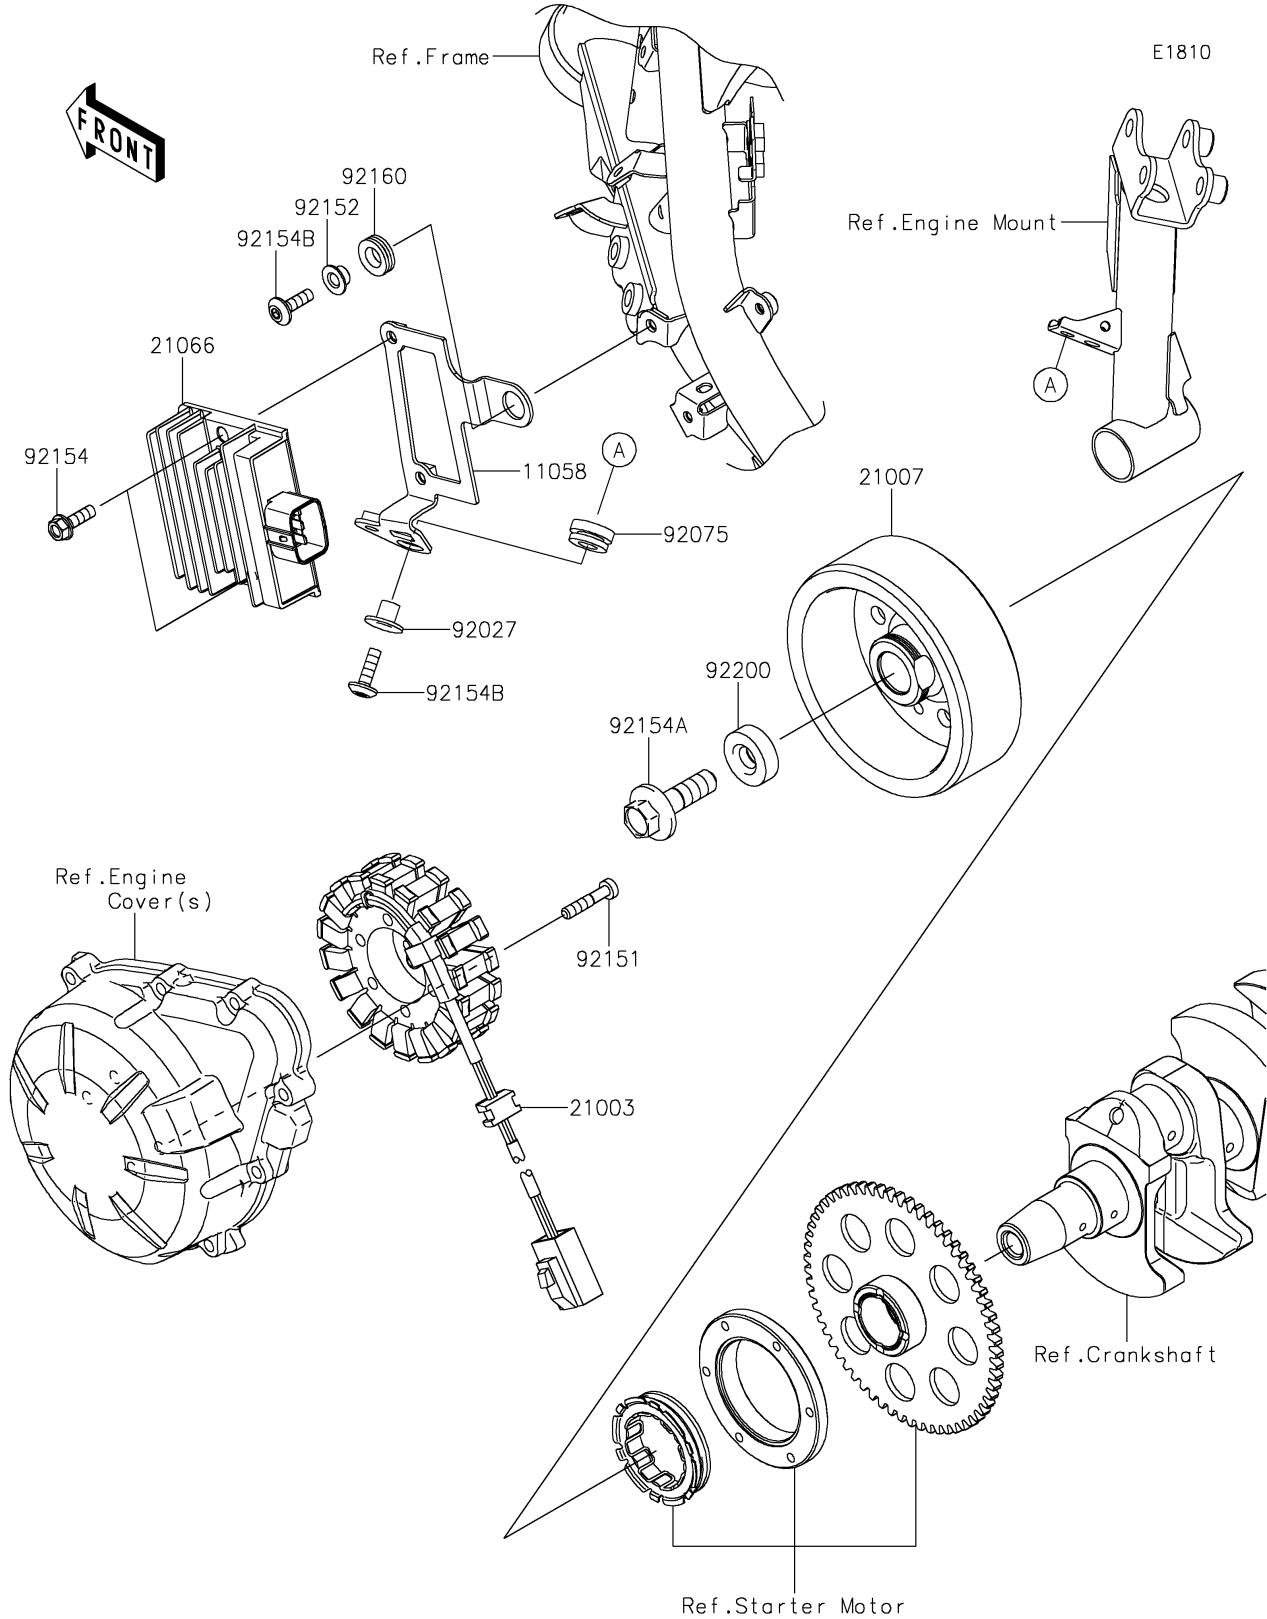

2025 Z900 ABS PARTS DIAGRAM

Generator

2025 Z900 ABS PARTS LIST

Generator

ITEM NAME	PART NUMBER	QUANTITY
BRACKET (Ref # 11058)	11058-1709	1
STATOR (Ref # 21003)	21003-0203	1
ROTOR (Ref # 21007)	21007-0691	1
REGULATOR-VOLTAGE (Ref # 21066)	21066-0753	1
COLLAR,FLANGED,L=12.1,BLACK (Ref # 92027)	92027-1651	1
DAMPER (Ref # 92075)	92075-277	1
BOLT,6X30 (Ref # 92151)	92151-1626	4
COLLAR,6.5X16X7.3 (Ref # 92152)	92152-2336	1
BOLT,FLANGED,6X20 (Ref # 92154)	92154-0776	2
BOLT,FLANGED,12X40 (Ref # 92154A)	92154-2650	1
BOLT,SOCKET,6X20 (Ref # 92154B)	92154-4295	2
DAMPER (Ref # 92160)	92160-1278	1
WASHER,12X34X9 (Ref # 92200)	92200-0369	1