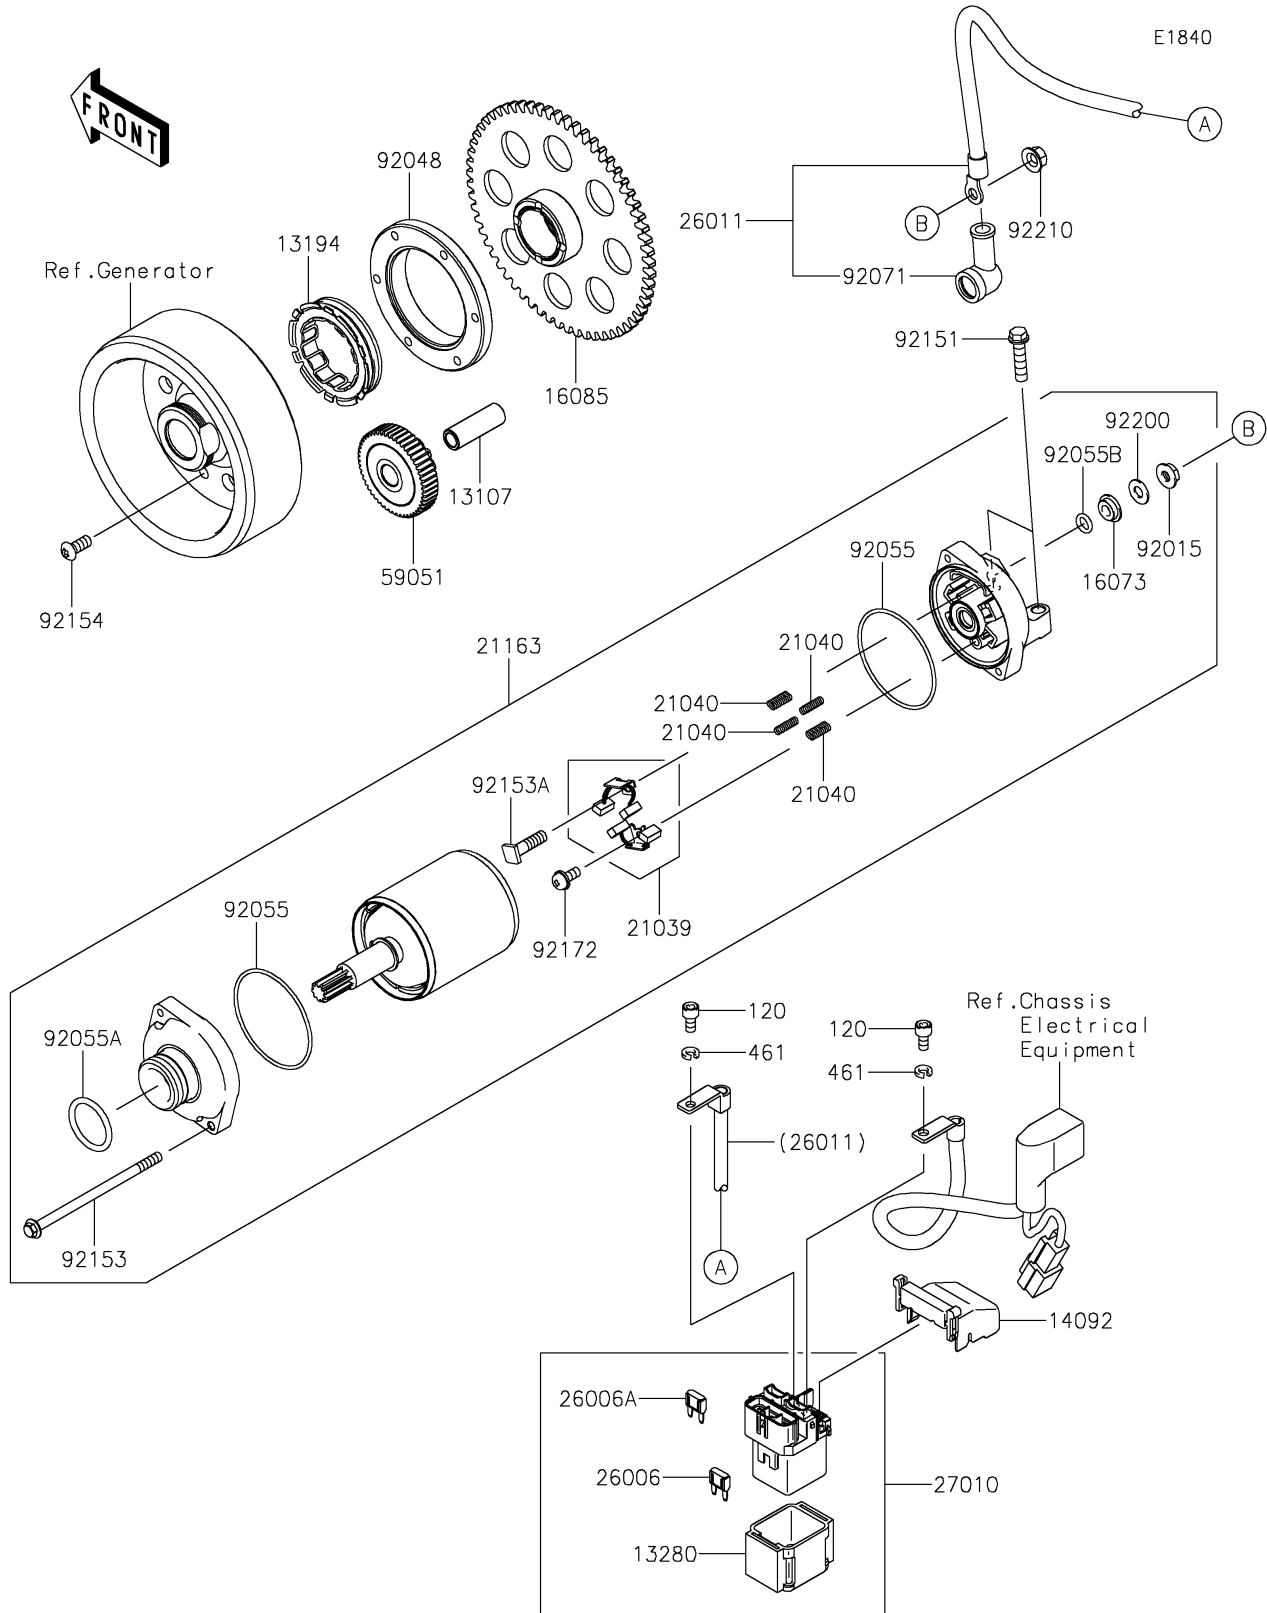

2025 Z900 ABS PARTS DIAGRAM

Starter Motor

2025 Z900 ABS PARTS LIST

Starter Motor

ITEM NAME	PART NUMBER	QUANTITY
SHAFT,IDLER GEAR (Ref # 13107)	13107-1377	1
CLUTCH-ONEWAY (Ref # 13194)	13194-1096	1
HOLDER,MAGNETIC SWITCH (Ref # 13280)	13280-0814	1
COVER (Ref # 14092)	14092-0109	1
INSULATOR (Ref # 16073)	16073-0053	1
GEAR,CLUTCH ONEWAY (Ref # 16085)	16085-0609	1
BRUSH,CARBON (Ref # 21039)	21039-0004	1
SPRING-BRUSH (Ref # 21040)	21040-0003	4
STARTER-ELECTRIC (Ref # 21163)	21163-0770	1
FUSE,MINI BLADE,15A,BLUE (Ref # 26006)	26006-0001	1
FUSE,MINI BLADE,30A,GREEN (Ref # 26006A)	26006-1080	1
WIRE-LEAD (Ref # 26011)	26011-2480	1
SWITCH (Ref # 27010)	27010-0770	1
GEAR-SPUR,IDLER (Ref # 59051)	59051-0762	1
NUT,STARTER MOTOR (Ref # 92015)	92015-1476	1
RACE (Ref # 92048)	92048-0018	1
RING-O (Ref # 92055)	92055-0136	2
RING-O (Ref # 92055A)	92055-1276	1
RING-O,4.5X2.0 (Ref # 92055B)	92055-1370	1
GROMMET (Ref # 92071)	92071-0024	1
BOLT,FLANGED-SMALL,6X25 (Ref # 92151)	92151-1930	2
BOLT (Ref # 92153)	92153-1850	2
BOLT (Ref # 92153A)	92153-1866	1
BOLT,TORX,6X14 (Ref # 92154)	92154-2448	6
SCREW (Ref # 92172)	92172-0334	1
WASHER (Ref # 92200)	92200-0386	1
NUT,6MM (Ref # 92210)	92210-0188	1
BOLT-SOCKET,5X10 (Ref # 120)	120CB0510	2
WASHER-SPRING,5MM (Ref # 461)	461DB0500	2