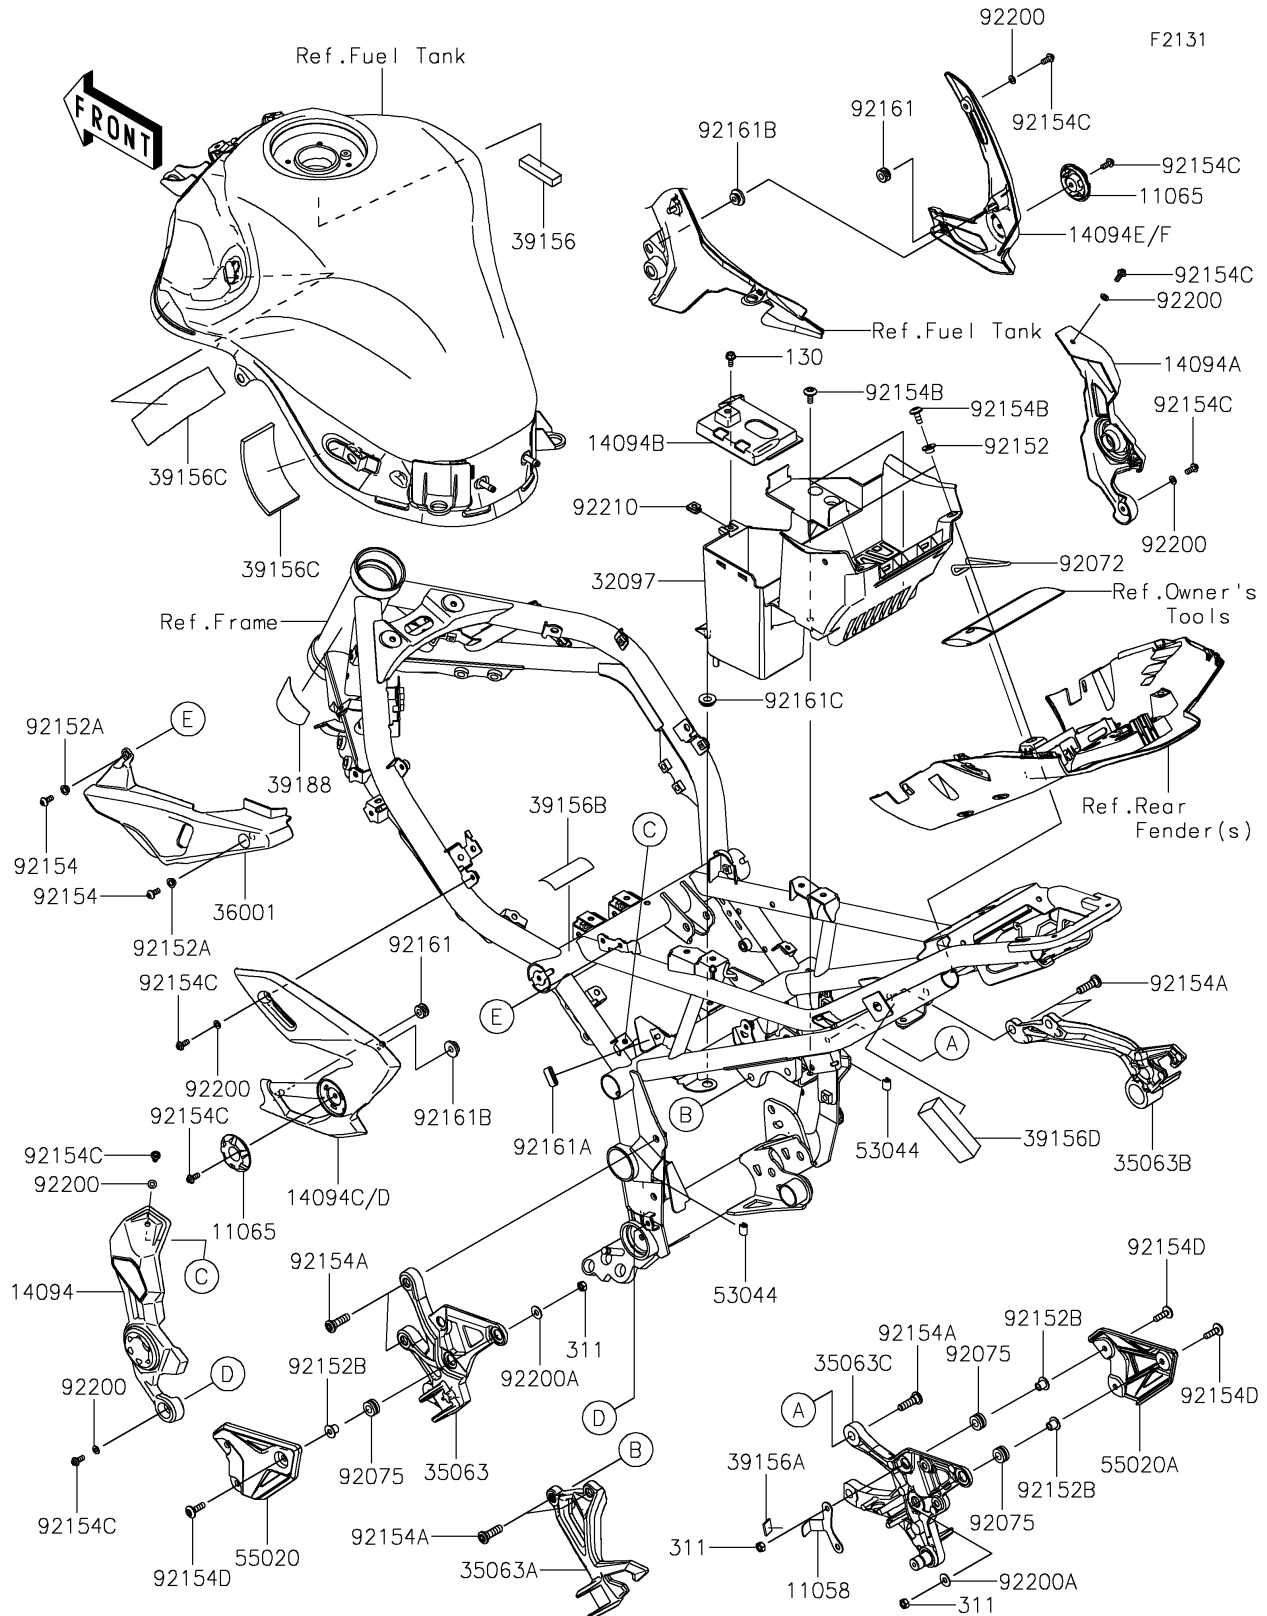

2025 Z900 ABS PARTS DIAGRAM

Frame Fittings

2025 Z900 ABS PARTS LIST

Frame Fittings

ITEM NAME	PART NUMBER	QUANTITY
BRACKET,STEP STAY (Ref # 11058)	11058-2831	1
CAP,FRAME COVER (Ref # 11065)	11065-1461	2
COVER,PIVOT,LH,EBONY (Ref # 14094)	14094-0130-H8	1
COVER,PIVOT,RH,EBONY (Ref # 14094A)	14094-0131-H8	1
COVER,CANISTER (Ref # 14094B)	14094-0136	1
COVER,FRAME,LH,EBONY (Ref # 14094D)	14094-0425-H8	1
COVER,FRAME,RH,EBONY (Ref # 14094F)	14094-0426-H8	1
CASE-BATTERY (Ref # 32097)	32097-0574	1
STAY,STEP,FR,LH,F.S.BLACK (Ref # 35063)	35063-1399-18R	1
STAY,STEP,RR,LH,F.S.BLACK (Ref # 35063A)	35063-1452-18R	1
STAY,STEP,RR,RH,F.S.BLACK (Ref # 35063B)	35063-1453-18R	1
STAY,STEP,FR,RH,F.S.BLACK (Ref # 35063C)	35063-1610-18R	1
COVER-SIDE (Ref # 36001)	36001-0778	1
PAD,15X55X15 (Ref # 39156)	39156-2129	1
PAD,15X15X2 (Ref # 39156A)	39156-2511	1
PAD,70X30X1 (Ref # 39156B)	39156-2535	1
PAD,100X50X5 (Ref # 39156C)	39156-2543	2
PAD,55X25X25 (Ref # 39156D)	39156-2916	1
TAPE (Ref # 39188)	39188-0616	1
TRIM (Ref # 53044)	53044-0577	2
GUARD,HEEL,LH (Ref # 55020)	55020-2487	1
GUARD,HEEL,RH (Ref # 55020A)	55020-2488	1
BAND,TOOL CASE (Ref # 92072)	92072-0865	1
DAMPER (Ref # 92075)	92075-1409	6
COLLAR,6.5X10X6.4 (Ref # 92152)	92152-2287	2
COLLAR,5.7X8.5X4.5 (Ref # 92152A)	92152-2354	2
COLLAR (Ref # 92152B)	92152-2682	6
BOLT,SOCKET,5X12 (Ref # 92154)	92154-0917	2
BOLT,SOCKET,8X28 (Ref # 92154A)	92154-2334	8

2025 Z900 ABS PARTS LIST

Frame Fittings

ITEM NAME	PART NUMBER	QUANTITY
BOLT,SOCKET,6X14 (Ref # 92154B)	92154-4286	4
BOLT,SOCKET,5X12 (Ref # 92154C)	92154-4289	8
BOLT,SOCKET,6X20 (Ref # 92154D)	92154-7441	6
DAMPER (Ref # 92161)	92161-0864	2
DAMPER,12X23 (Ref # 92161A)	92161-1367	1
DAMPER (Ref # 92161B)	92161-1810	2
DAMPER (Ref # 92161C)	92161-2717	1
WASHER,5.2X10X1 (Ref # 92200)	92200-2286	6
WASHER,6.5X16X1.0 (Ref # 92200A)	92200-2390	4
NUT (Ref # 92210)	92210-0571	1
BOLT-FLANGED,5X12 (Ref # 130)	130BC0512	1
NUT-HEX,6MM (Ref # 311)	311AA0600	6