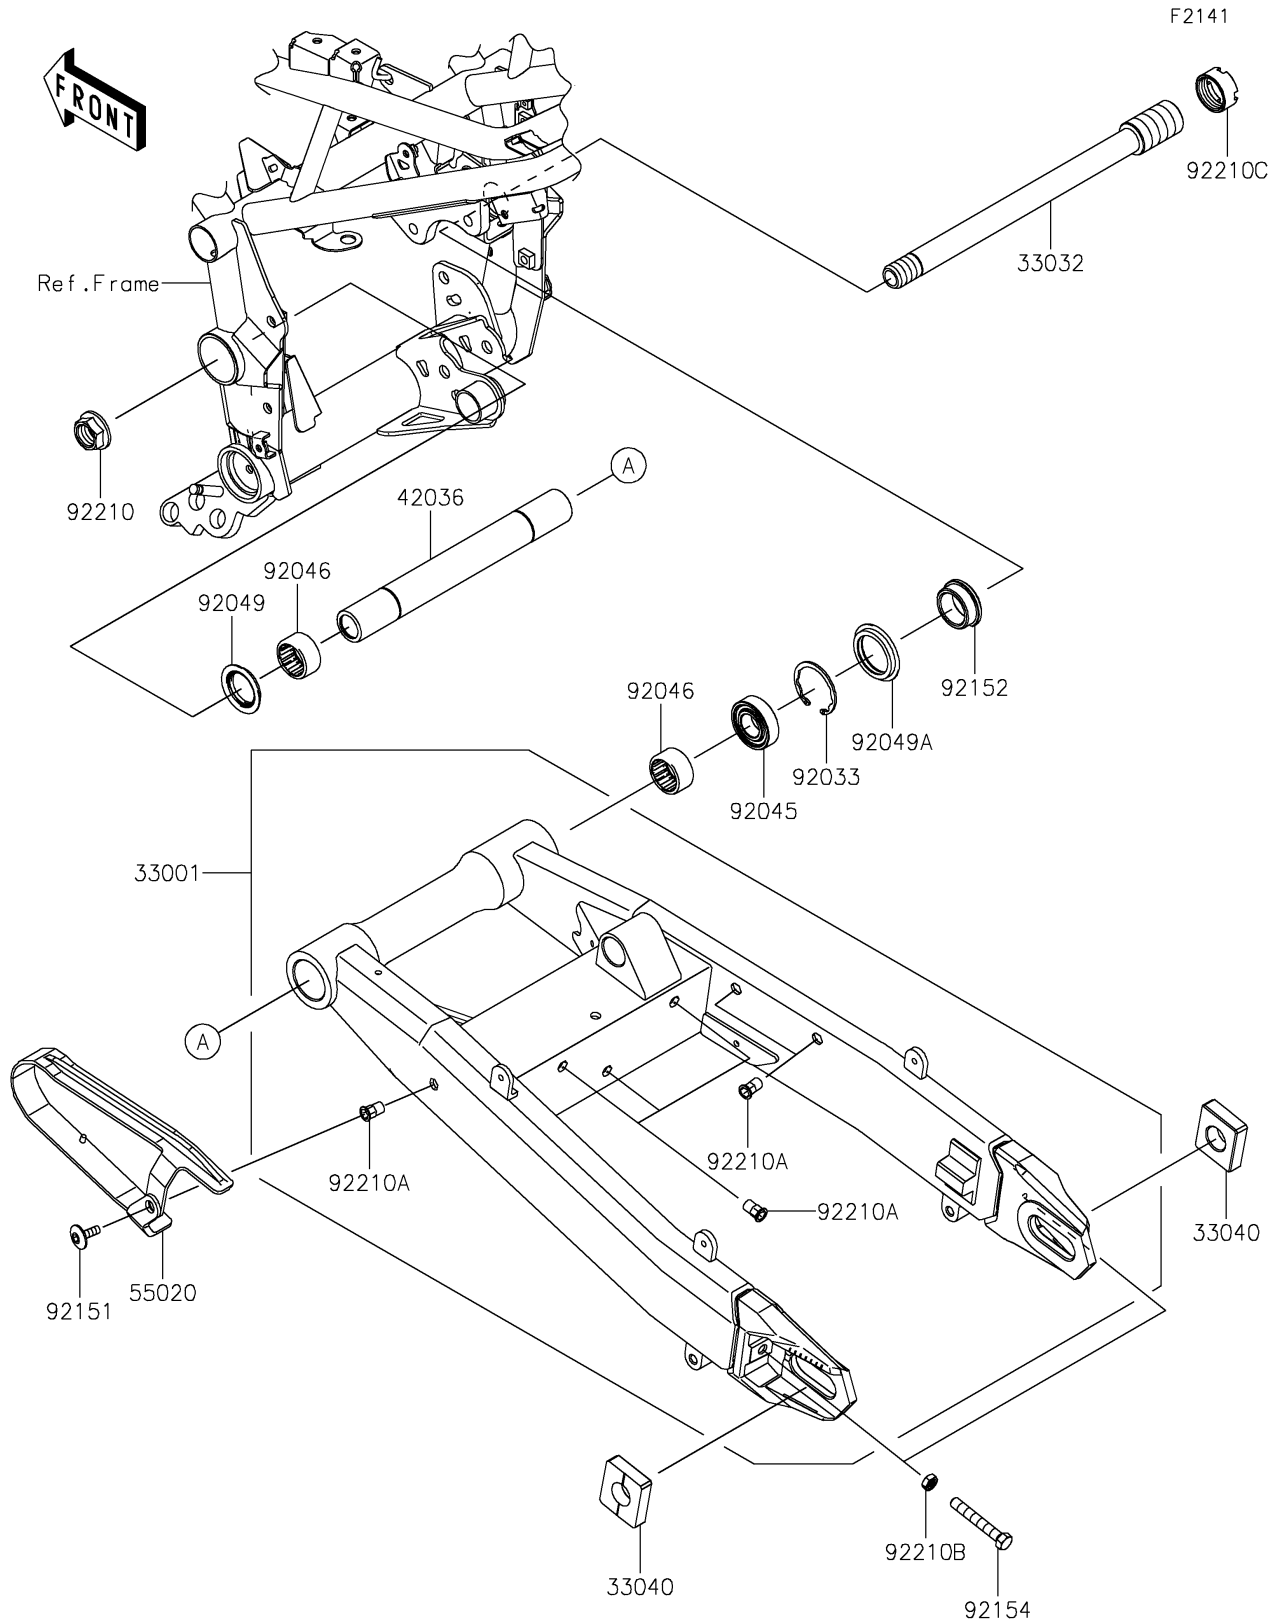

2025 Z900 ABS PARTS DIAGRAM

Swingarm

2025 Z900 ABS PARTS LIST

Swingarm

ITEM NAME	PART NUMBER	QUANTITY
ARM-COMP-SWING,F.S.BLACK (Ref # 33001)	33001-0732-18R	1
SHAFT-SWING ARM,20X269 (Ref # 33032)	33032-0055	1
ADJUSTER-CHAIN (Ref # 33040)	33040-1109	2
SLEEVE (Ref # 42036)	42036-0842	1
GUARD,CHAIN (Ref # 55020)	55020-1961	1
RING-SNAP,42MM (Ref # 92033)	92033-1041	1
BEARING-BALL,6004UL11 (Ref # 92045)	92045-0017	1
BEARING-NEEDLE,7E-HVS 28X34X17 (Ref # 92046)	92046-0008	2
SEAL-OIL (Ref # 92049)	92049-0132	1
SEAL-OIL,MHA 35 42 5.7F (Ref # 92049A)	92049-1380	1
BOLT,SOCKET,6X18 (Ref # 92151)	92151-1149	1
COLLAR,28X35X15 (Ref # 92152)	92152-2781	1
BOLT,8X55 (Ref # 92154)	92154-4304	2
NUT,FLANGED,20MM (Ref # 92210)	92210-0320	1
NUT,POP,6MM,L=16.5 (Ref # 92210A)	92210-0324	6
NUT,8MM (Ref # 92210B)	92210-1869	2
NUT,28MM (Ref # 92210C)	92210-2307	1