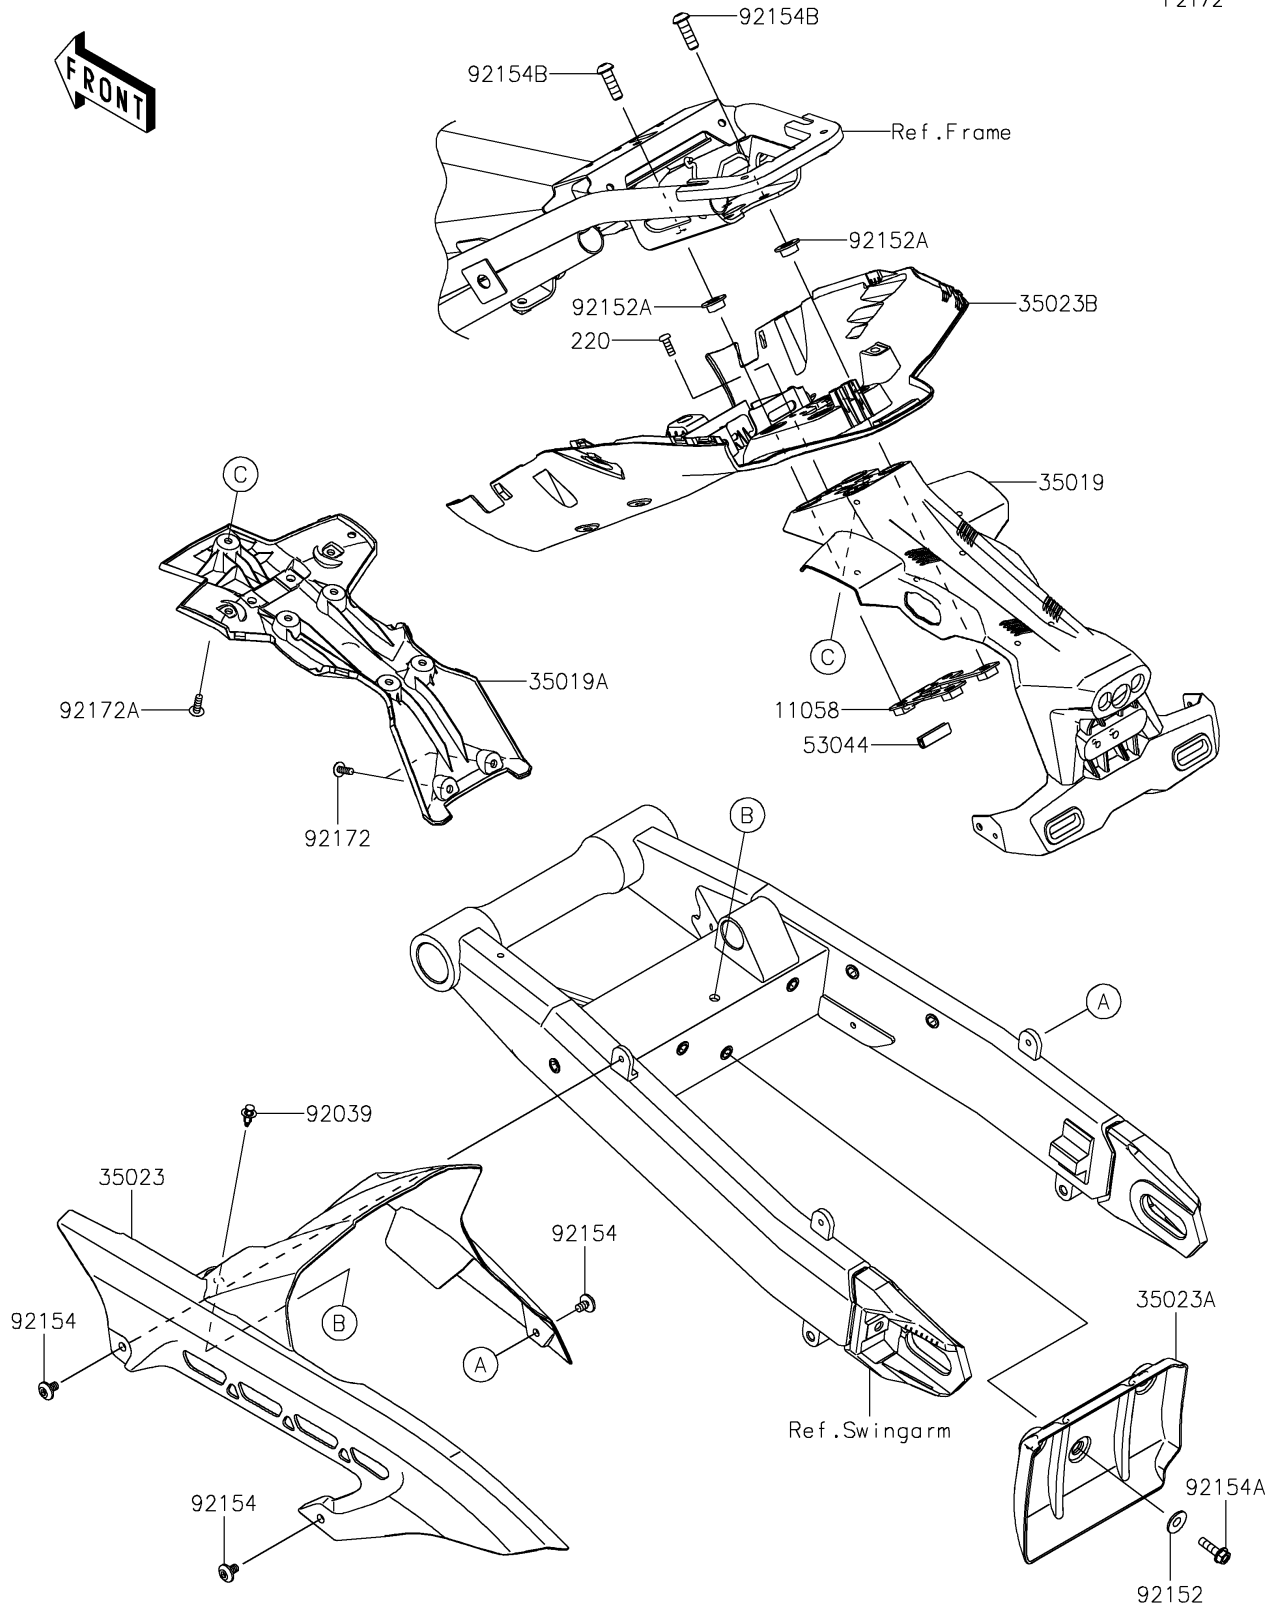

2025 Z900 ABS PARTS DIAGRAM

Rear Fender(s)

F2172

2025 Z900 ABS PARTS LIST

Rear Fender(s)

ITEM NAME	PART NUMBER	QUANTITY
BRACKET,FLAP (Ref # 11058)	11058-1601	1
FLAP,UPP (Ref # 35019)	35019-0702	1
FLAP,LWR (Ref # 35019A)	35019-0703	1
FENDER-REAR,INNER (Ref # 35023)	35023-0421	1
FENDER-REAR,INNER,LWR (Ref # 35023A)	35023-0432	1
FENDER-REAR (Ref # 35023B)	35023-0511	1
TRIM,9X6.5X30 (Ref # 53044)	53044-0632	1
RIVET (Ref # 92039)	92039-0086	1
COLLAR,6.8X20X4.6 (Ref # 92152)	92152-2432	3
COLLAR (Ref # 92152A)	92152-2959	4
BOLT,SOCKET,6X10 (Ref # 92154)	92154-2667	3
BOLT,FLANGED,6X22 (Ref # 92154A)	92154-4287	3
BOLT,SOCKET,8X25 (Ref # 92154B)	92154-4432	4
SCREW,TAPPING,5X14 (Ref # 92172)	92172-0265	2
SCREW,TAPPING,5X16 (Ref # 92172A)	92172-1685	7
SCREW-PAN-CROS,5X14 (Ref # 220)	220AB0514	1