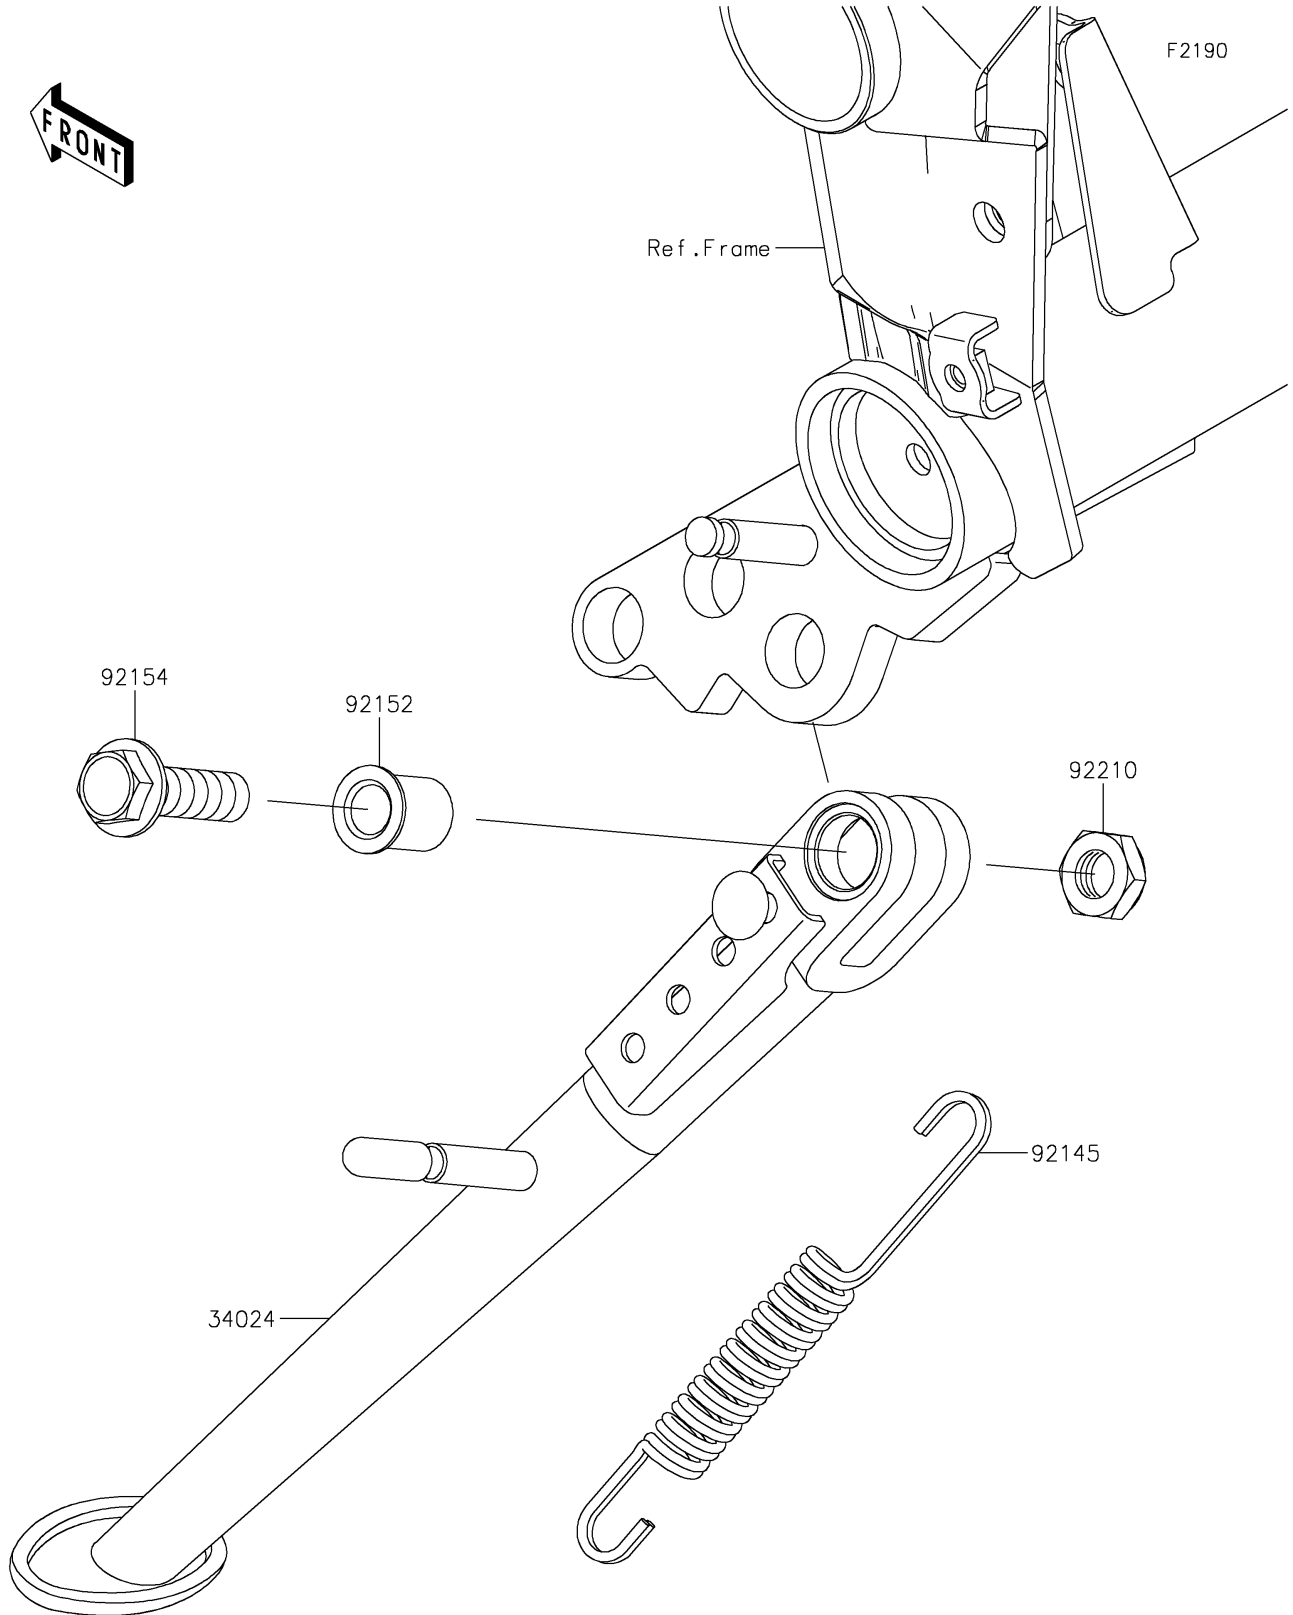

2025 Z900 ABS PARTS DIAGRAM

Stand(s)

2025 Z900 ABS PARTS LIST

Stand(s)

ITEM NAME	PART NUMBER	QUANTITY
STAND-SIDE,F.S.BLACK (Ref # 34024)	34024-0141-18R	1
SPRING,SIDE STAND (Ref # 92145)	92145-0562	1
COLLAR,10.2X15X18.6 (Ref # 92152)	92152-2248	1
BOLT,FLANGED,10X35 (Ref # 92154)	92154-4302	1
NUT,LOCK,10MM (Ref # 92210)	92210-0784	1