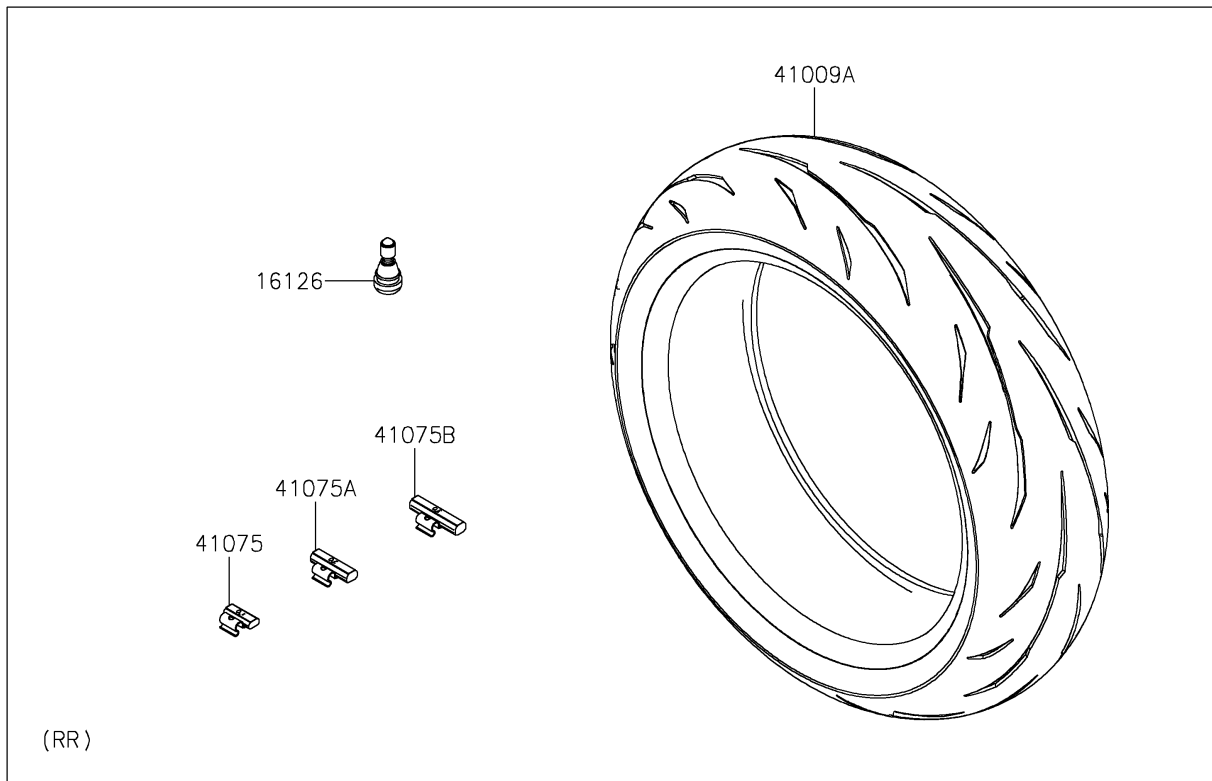

2025 Z900 ABS PARTS DIAGRAM

Tires

F2210

2025 Z900 ABS PARTS LIST

Tires

ITEM NAME	PART NUMBER	QUANTITY
VALVE,TIRE (Ref # 16126)	16126-1140	2
TIRE,FR,120/70ZR17(58W),S/M Q5 (Ref # 41009)	41009-0949	1
TIRE,RR,180/55ZR17(73W),S/M Q5 (Ref # 41009A)	41009-0950	1
BALANCER-WHEEL,10G,SILVER (Ref # 41075)	41075-0007	AR
BALANCER-WHEEL,20G,SILVER (Ref # 41075A)	41075-0008	AR
BALANCER-WHEEL,30G,SILVER (Ref # 41075B)	41075-0009	AR