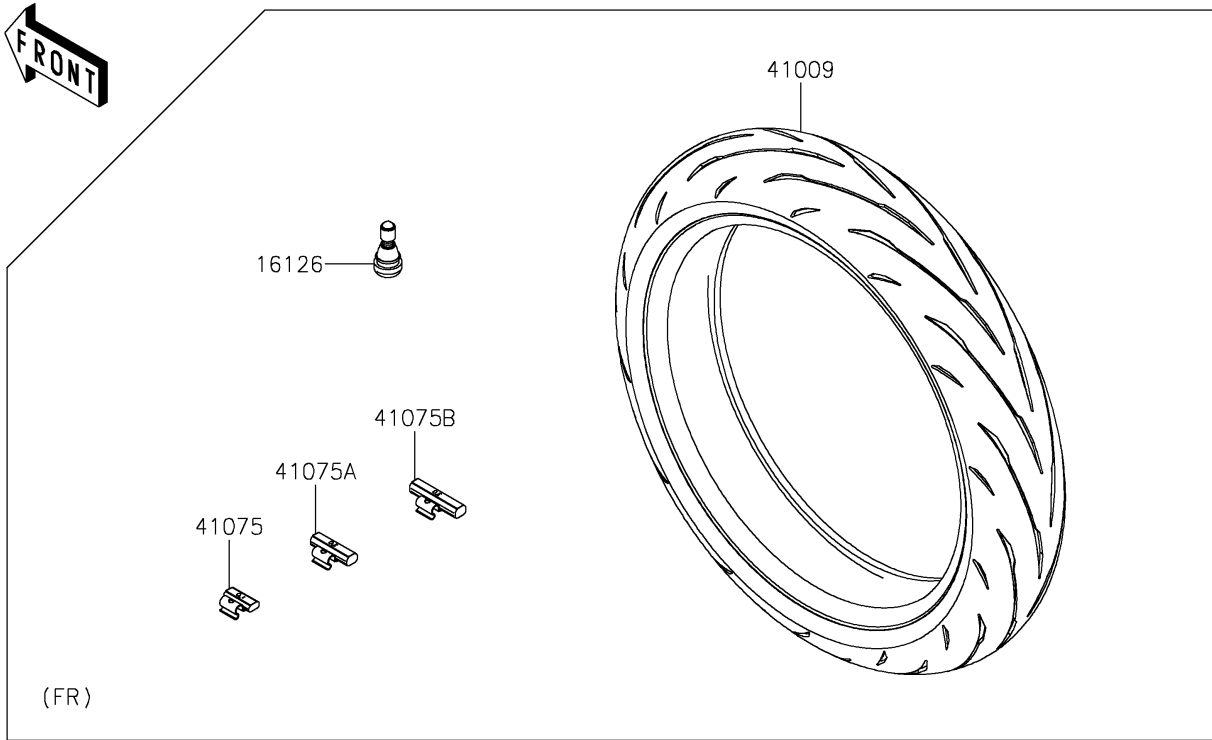

2025 Z900 ABS PARTS DIAGRAM

Tires

F2210

2025 Z900 ABS PARTS LIST

Tires

ITEM NAME	PART NUMBER	QUANTITY
VALVE,TIRE (Ref # 16126)	16126-1140	2
TIRE,FR,120/70ZR17(58W),S/M Q5 (Ref # 41009)	41009-0949	1
TIRE,RR,180/55ZR17(73W),S/M Q5 (Ref # 41009A)	41009-0950	1
BALANCER-WHEEL,10G,SILVER (Ref # 41075)	41075-0007	AR
BALANCER-WHEEL,20G,SILVER (Ref # 41075A)	41075-0008	AR
BALANCER-WHEEL,30G,SILVER (Ref # 41075B)	41075-0009	AR