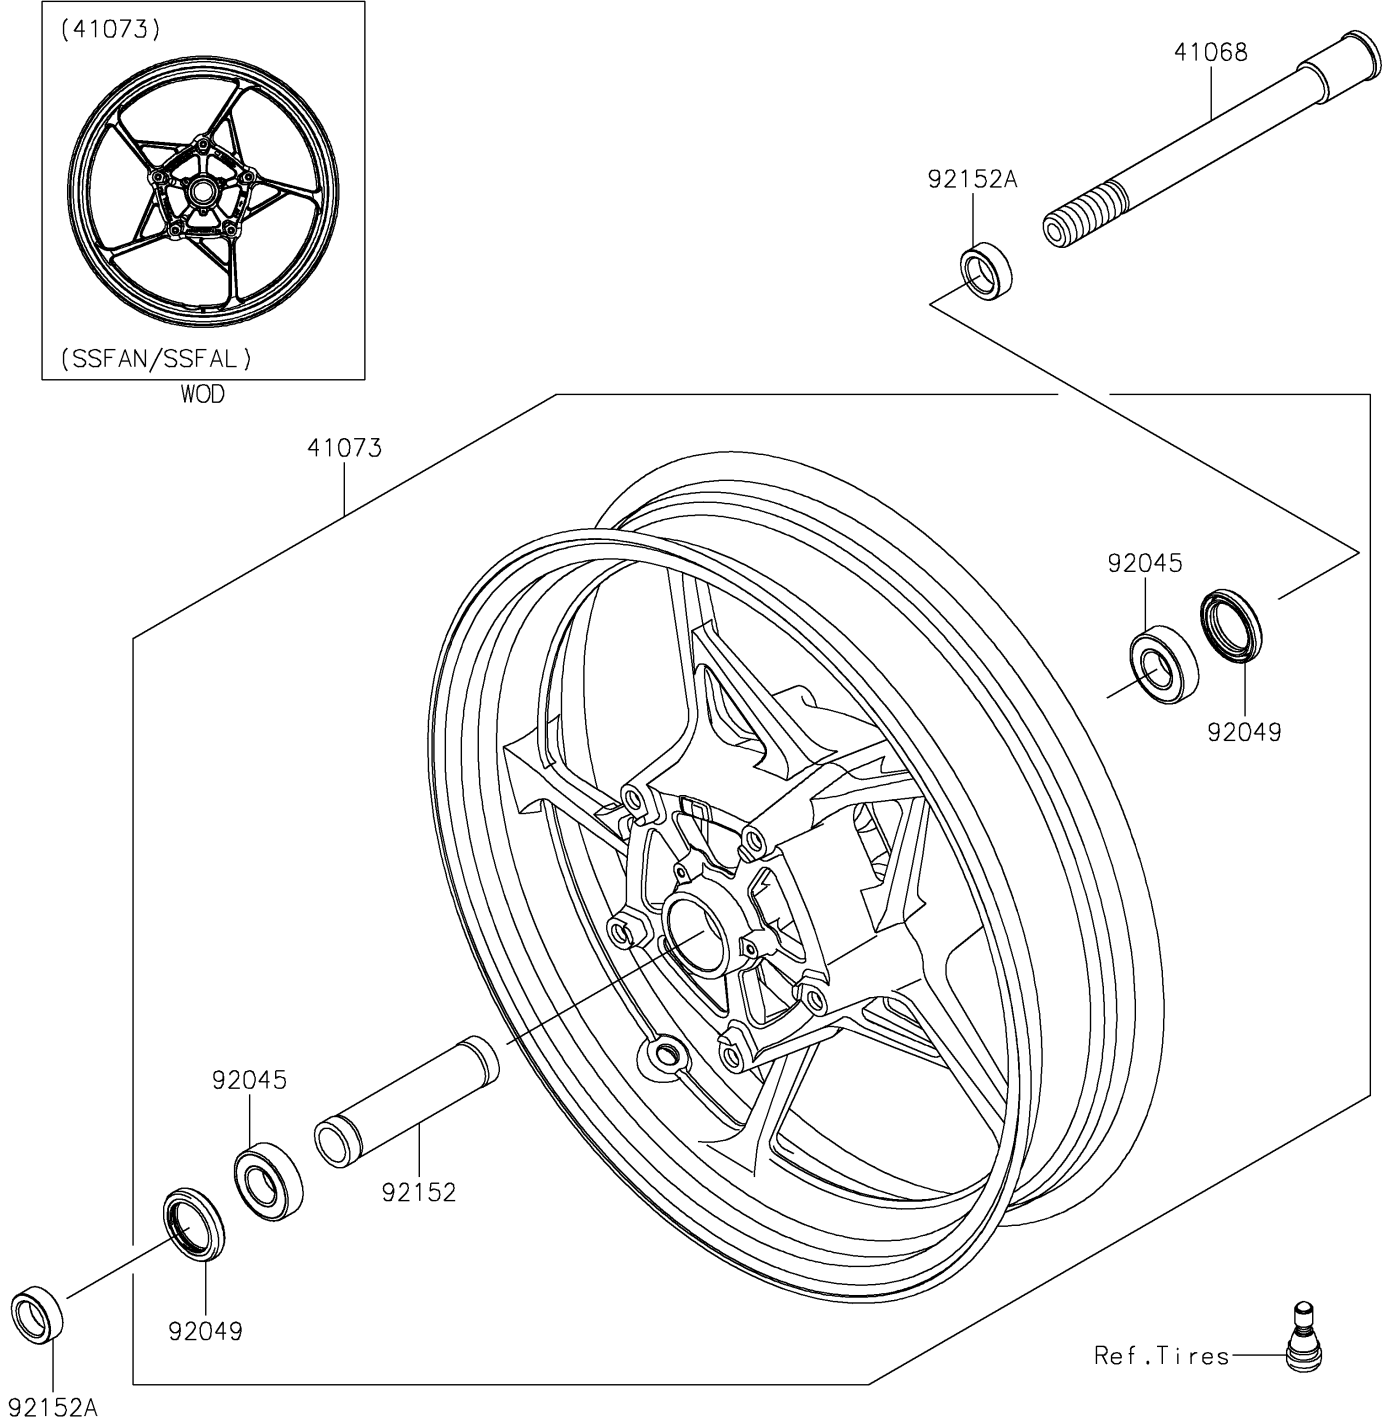

2025 Z900 ABS PARTS DIAGRAM

Front Wheel

F2230

2025 Z900 ABS PARTS LIST

Front Wheel

ITEM NAME	PART NUMBER	QUANTITY
AXLE,FR,20X199 (Ref # 41068)	41068-0618	1
WHEEL-ASSY,FR,G.BLACK (Ref # 41073)	41073-0713-QT	1
BEARING-BALL,20X42X12 (Ref # 92045)	92045-0820	2
SEAL-OIL,BJN30427 (Ref # 92049)	92049-0130	2
COLLAR,20.2X27.2X115 (Ref # 92152)	92152-2227	1
COLLAR,20X30X10.5 (Ref # 92152A)	92152-2249	2