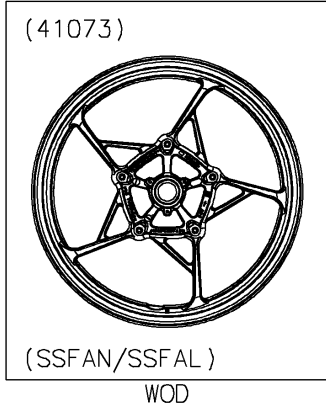

2025 Z900 ABS PARTS DIAGRAM

Front Wheel

F2230

2025 Z900 ABS PARTS LIST

Front Wheel

ITEM NAME	PART NUMBER	QUANTITY
AXLE,FR,20X199 (Ref # 41068)	41068-0618	1
WHEEL-ASSY,FR,G.BLACK (Ref # 41073)	41073-0713-QT	1
BEARING-BALL,20X42X12 (Ref # 92045)	92045-0820	2
SEAL-OIL,BJN30427 (Ref # 92049)	92049-0130	2
COLLAR,20.2X27.2X115 (Ref # 92152)	92152-2227	1
COLLAR,20X30X10.5 (Ref # 92152A)	92152-2249	2