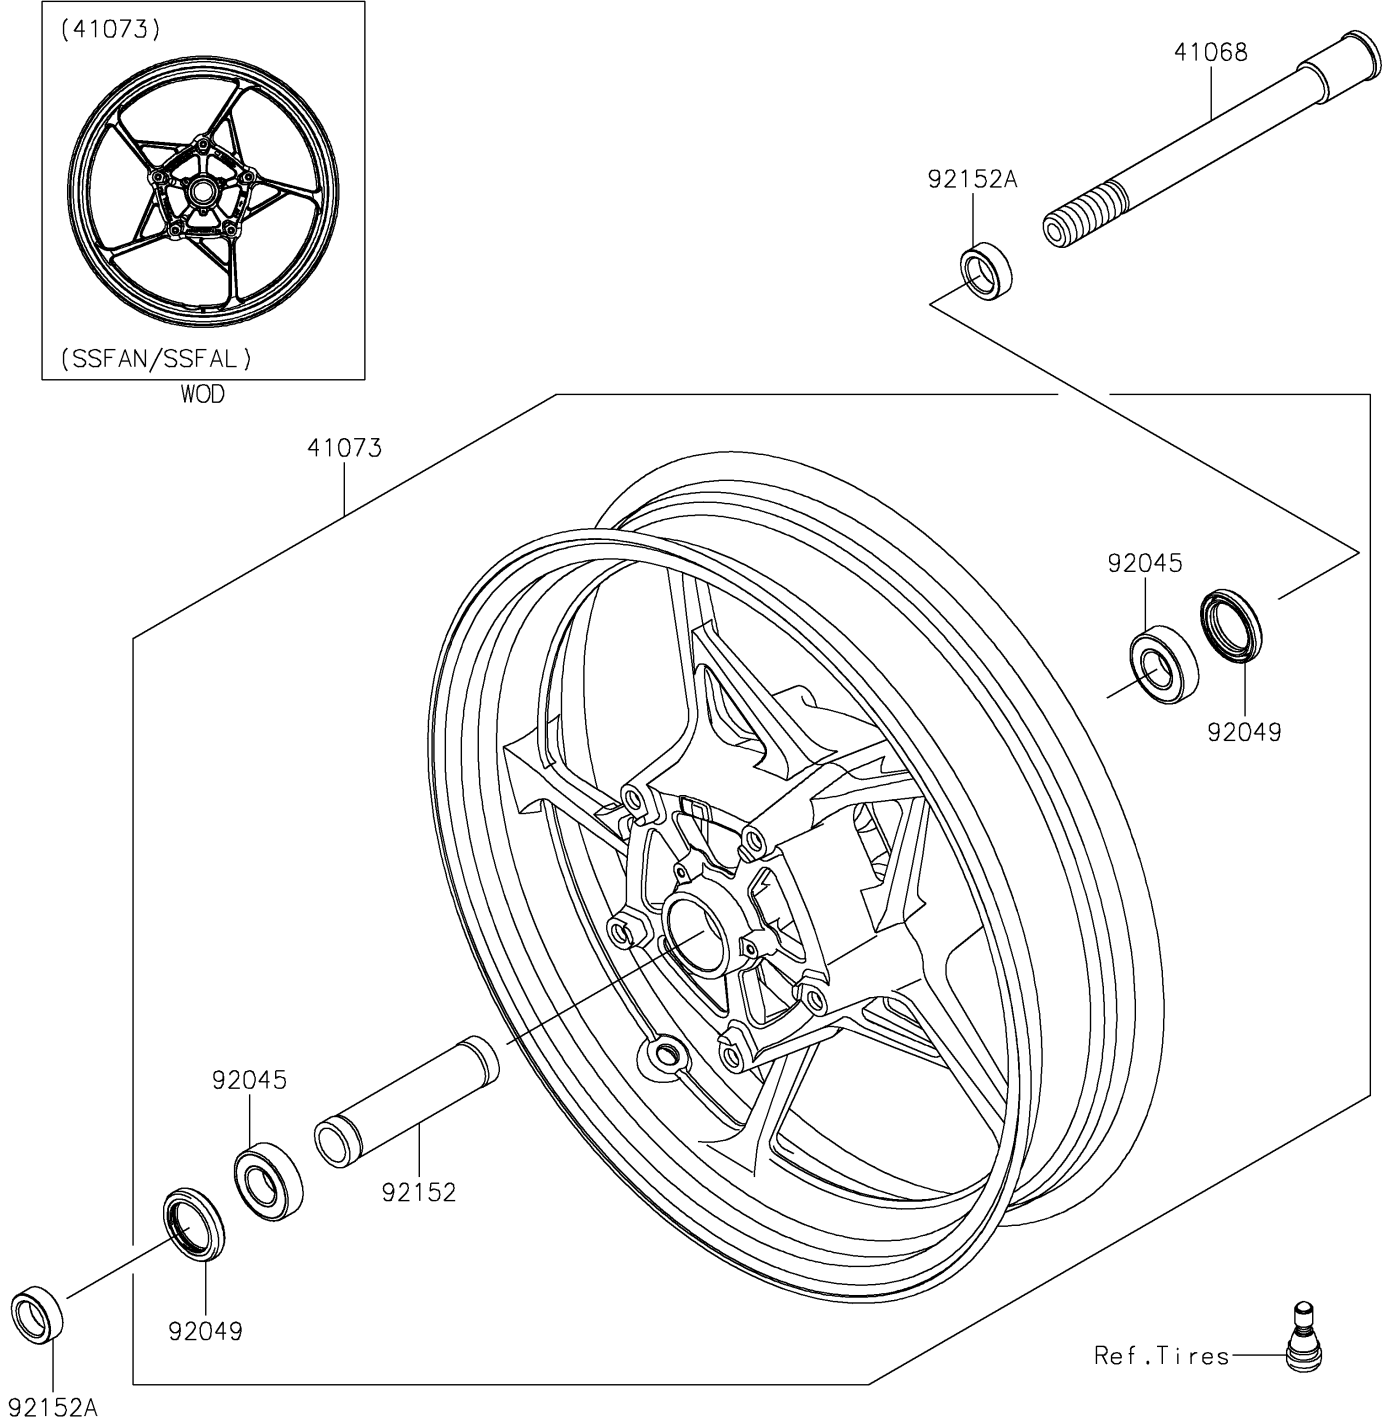

2025 Z900 ABS PARTS DIAGRAM

Front Wheel

F2230

2025 Z900 ABS PARTS LIST

Front Wheel

ITEM NAME	PART NUMBER	QUANTITY
AXLE,FR,20X199 (Ref # 41068)	41068-0618	1
WHEEL-ASSY,FR,G.BLACK (Ref # 41073)	41073-0713-QT	1
BEARING-BALL,20X42X12 (Ref # 92045)	92045-0820	2
SEAL-OIL,BJN30427 (Ref # 92049)	92049-0130	2
COLLAR,20.2X27.2X115 (Ref # 92152)	92152-2227	1
COLLAR,20X30X10.5 (Ref # 92152A)	92152-2249	2